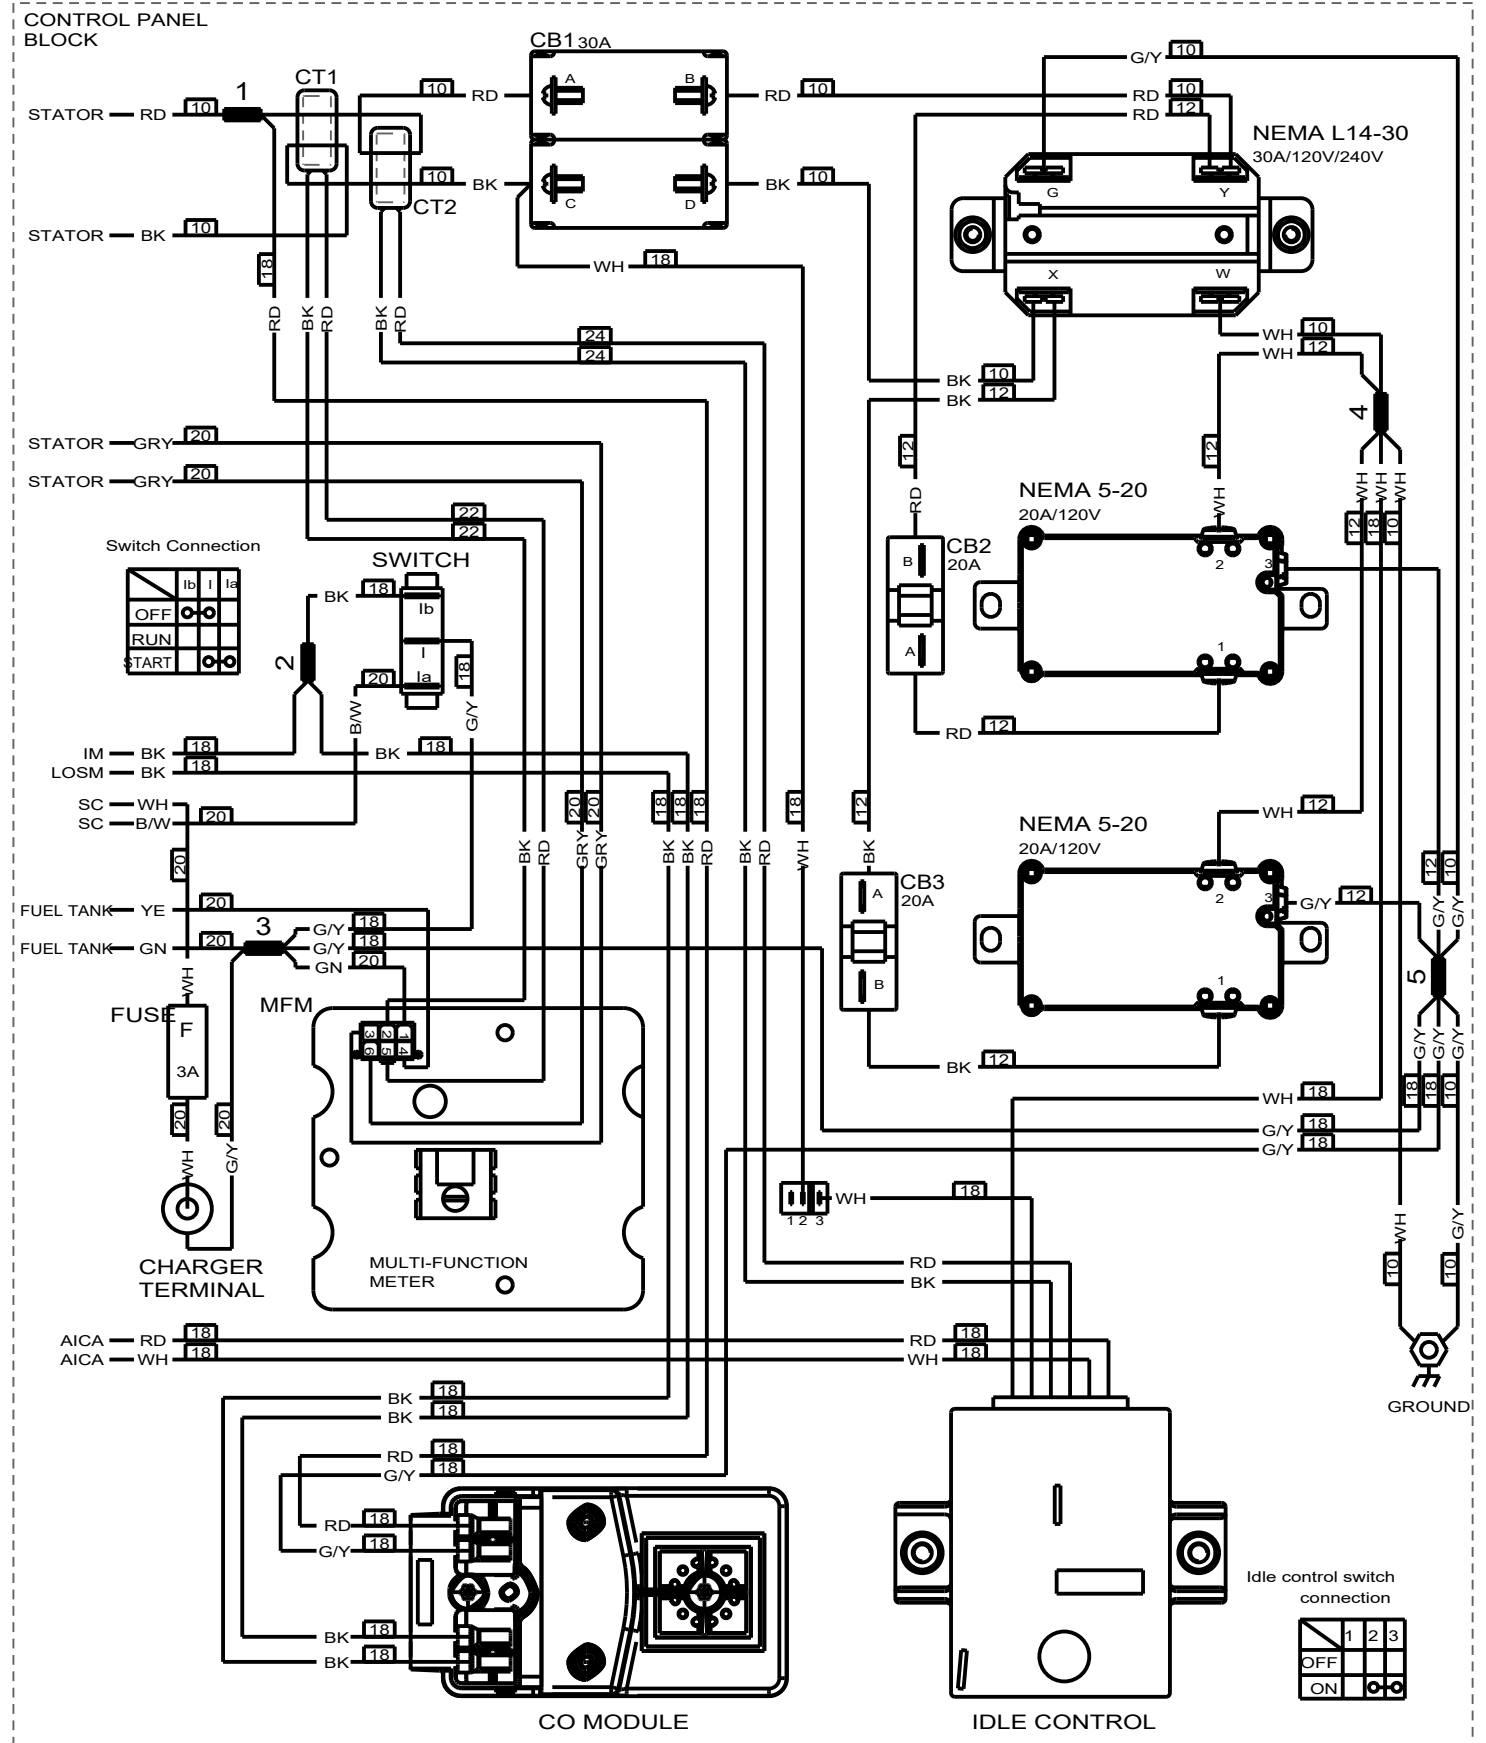

NOTE:  
 AWG SIZE

WIRE COLOR LEGEND

BK - Black	GRY - Grey
BN - Brown	WH - White
BU - Blue	B/W - Black/White
RD - Red	G/Y - Green/Yellow
YE - Yellow	GR - Green

LEGEND

AVR - AUTOMATIC VOLTAGE REGULATOR	LOSM - LOW OIL SHUTDOWN MODULE
AICA - AUTOMATIC IDLE CONTROL ASSEMBLY	LOLS - LOW OIL LEVEL SWITCH
BA - BRUSH ASSEMBLY	MFM - MULTI-FUNCTION METER
BATT - BATTERY	SC - STARTER CONTACTOR
CB - CIRCUIT BREAKER	SM - STARTER MOTOR
CT - CURRENT TRANSFORMER	SP - SPARK PLUG
IM - IGNITION MODULE	SS - SIMILAR SIZE

REVISION: A  
 DATE: 4/20/18

PAGE 1 OF 2

WIRING - DIAGRAM  
 DEWALT DXGNR8000  
 DRAWING #: 10000033429

REVISION: A  
 DATE: 4/20/18

WIRING - DIAGRAM  
 DEWALT DXGNR8000  
 DRAWING #: 10000033429