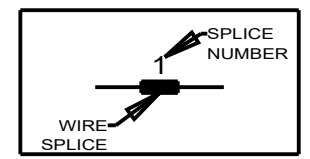

NOTE:  
 AWG SIZE

WIRE COLOR LEGEND

BK - Black	GRY - Grey
BN - Brown	WH - White
BU - Blue	B/W - Black/White
RD - Red	G/Y - Green/Yellow
YE - Yellow	GR - Green

LEGEND

AVR - AUTOMATIC VOLTAGE REGULATOR	LOSM - LOW OIL SHUTDOWN MODULE
AICA - AUTOMATIC IDLE CONTROL ASSEMBLY	LOLS - LOW OIL LEVEL SWITCH
BA - BRUSH ASSEMBLY	MFM - MULTI-FUNCTION METER
BATT - BATTERY	SC - STARTER CONTACTOR
CB - CIRCUIT BREAKER	SM - STARTER MOTOR
CT - CURRENT TRANSFORMER	SP - SPARK PLUG
IM - IGNITION MODULE	SS - SIMILAR SIZE