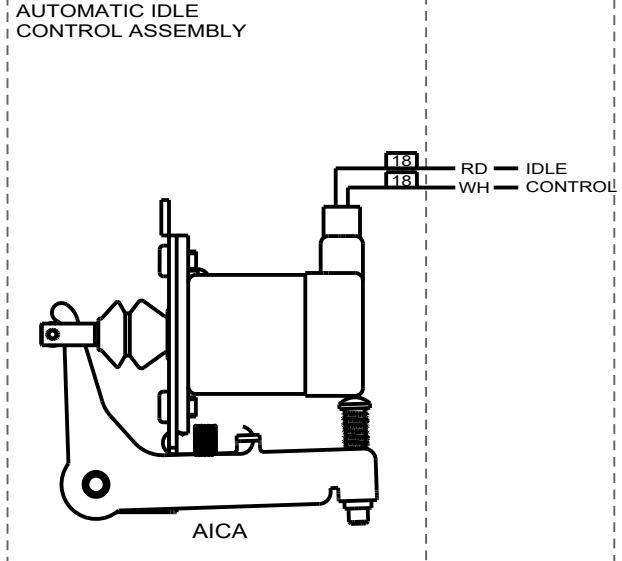

NOTE:  
 AWG SIZE

WIRE COLOR LEGEND

BK - Black	GRY - Grey
BN - Brown	WH - White
BU - Blue	B/W - Black/White
RD - Red	G/Y - Green/Yellow
YE - Yellow	GR - Green

LEGEND

AVR - AUTOMATIC VOLTAGE REGULATOR	LOSM - LOW OIL SHUTDOWN MODULE
AICA - AUTOMATIC IDLE CONTROL ASSEMBLY	LOLS - LOW OIL LEVEL SWITCH
BA - BRUSH ASSEMBLY	MFM - MULTI-FUNCTION METER
BATT - BATTERY	SC - STARTER CONTACTOR
CB - CIRCUIT BREAKER	SM - STARTER MOTOR
CT - CURRENT TRANSFORMER	SP - SPARK PLUG
IM - IGNITION MODULE	SS - SIMILAR SIZE

REVISION: A  
 DATE: 4/20/18

PAGE 1 OF 2

WIRING - DIAGRAM  
 DEWALT DXGNR8000  
 DRAWING #: 10000033429

REVISION: A  
 DATE: 4/20/18

WIRING - DIAGRAM  
 DEWALT DXGNR8000  
 DRAWING #: 10000033429