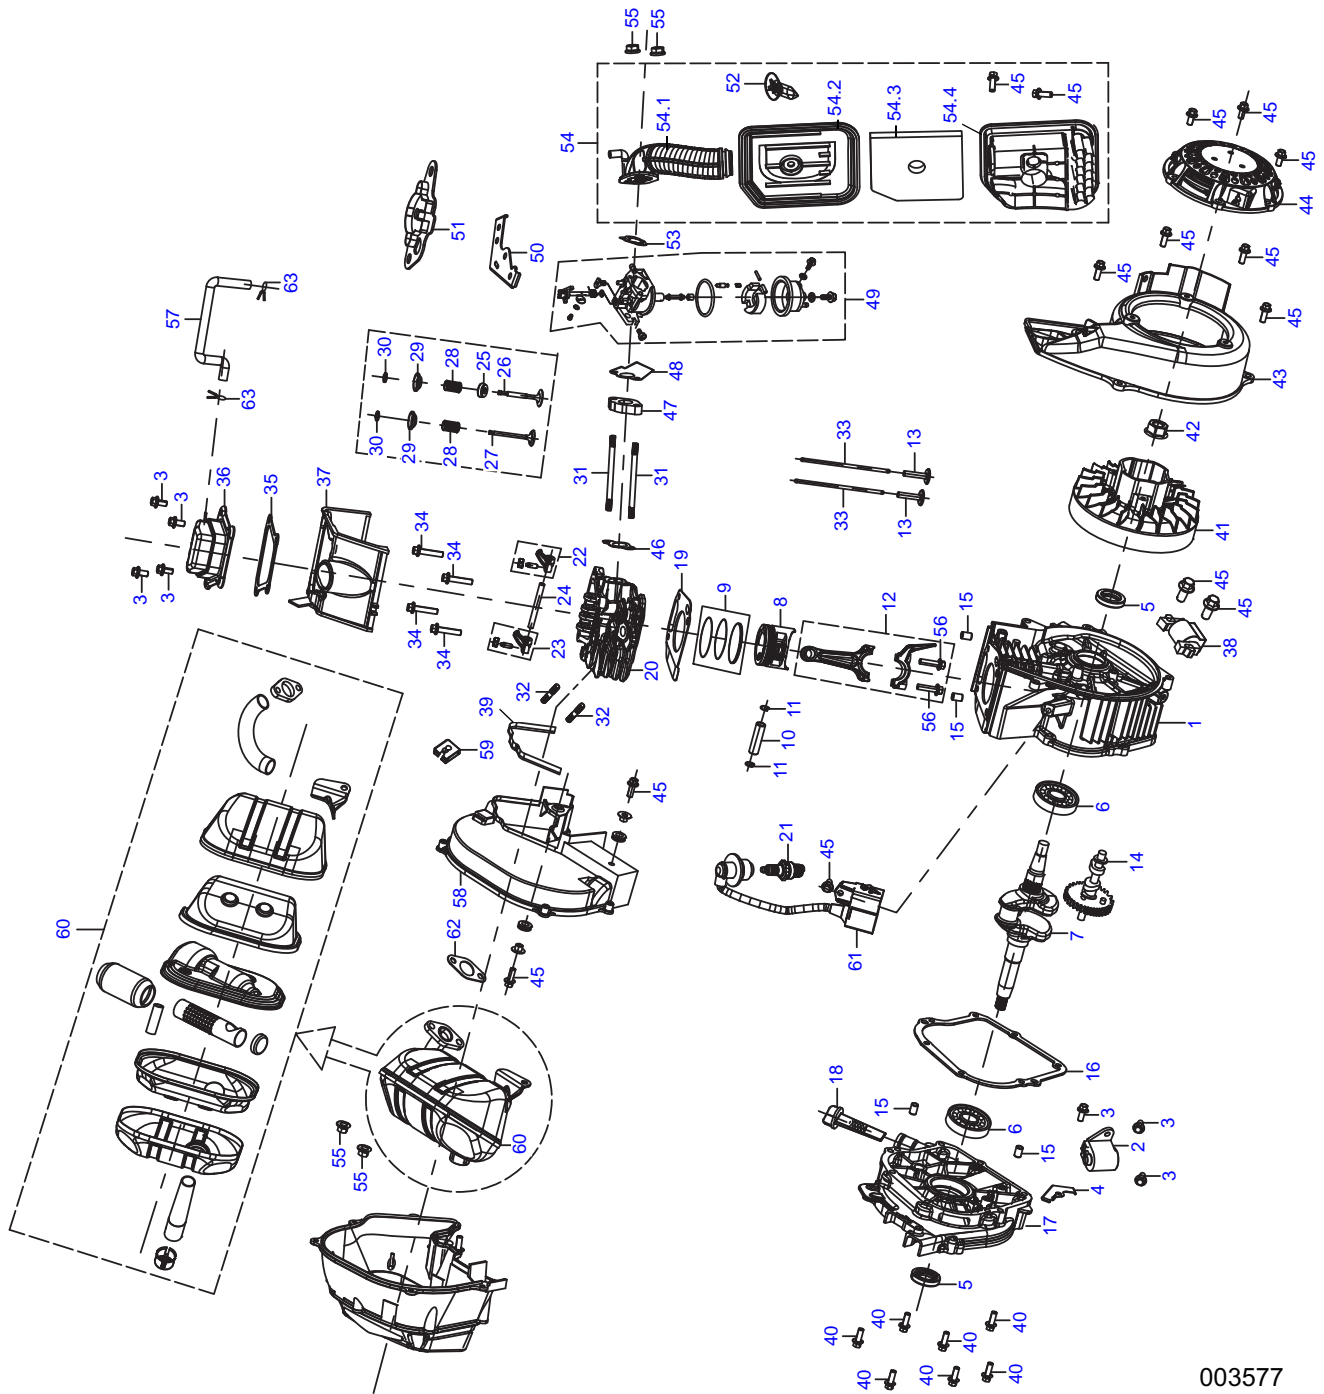

www.generac.com
1-888-GENERAC
(1-888-436-3722)

003577

Item	Part No.	Description	Qty.
1	10000006830	CRANKCASE	1
2	10000006814	OIL LEVEL SWITCH ASSEMBLY	1
3	10000004429	BOLT (M6X12)	7
4	10000007562	LINE PRESSING BLOCK	1
5	0071485SRV	OIL SEAL	2
6	10000006821	BALL BEARING	2
7	10000006729	CRANKSHAFT	1
8	10000006816	PISTON	1
9	10000006817	PISTON RING SET	1
10	10000006818	PISTON PIN	1
11	10000006783	PISTON CIRCLIP	2
12	10000006784	CONNECTING ROD ASSEMBLY	1
13	10000006819	VALVE TAPPET	2
14	10000006840	CAMSHAFT ASSEMBLY	1
15	10000006807	CRANKCASE DOWEL PIN	2
16	10000006808	CRANKCASE COVER GASKET	1
17	10000006841	CRANKCASE COVER ASSEMBLY	1
18	10000006842	DIPSTICK	1
19	10000006843	CYLINDER HEAD GASKET	1
20	10000006831	CYLINDER HEAD	1
21	10000006844	SPARK PLUG (M14X12)	1
22	10000006845	INTAKE ROCKER ARM ASSEMBLY	1
23	10000006850	EXHAUST ROCKER ARM ASSEMBLY	1
24	10000006822	ROCKER SHAFT	1
25	10000006846	INTAKE VALVE SPRING SEAT	1
26	10000006785	INTAKE VALVE	1
27	10000006847	EXHAUST VALVE	1
28	10000006786	VALVE SPRING	2
29	10000006852	VALVE SPRING SEAT	2
30	10000006823	VALVE KEEPERS	2
31	10000006824	INTAKE STUD BOLT	2
32	10000006825	EXHAUST STUD BOLT	2
33	10000006848	PUSHROD	2
34	10000006823	HEAD BOLT (M6X50)	4
35	0071492SRV	VALVE COVER GASKET	1
36	10000006854	VALVE COVER	1
37	10000006787	SHROUD	1
38	0071493SRV	IGNITION MAGNETO	1
39	10000006855	RUBBER SEAL	1
40	10000004488	BOLT (M6X20)	7