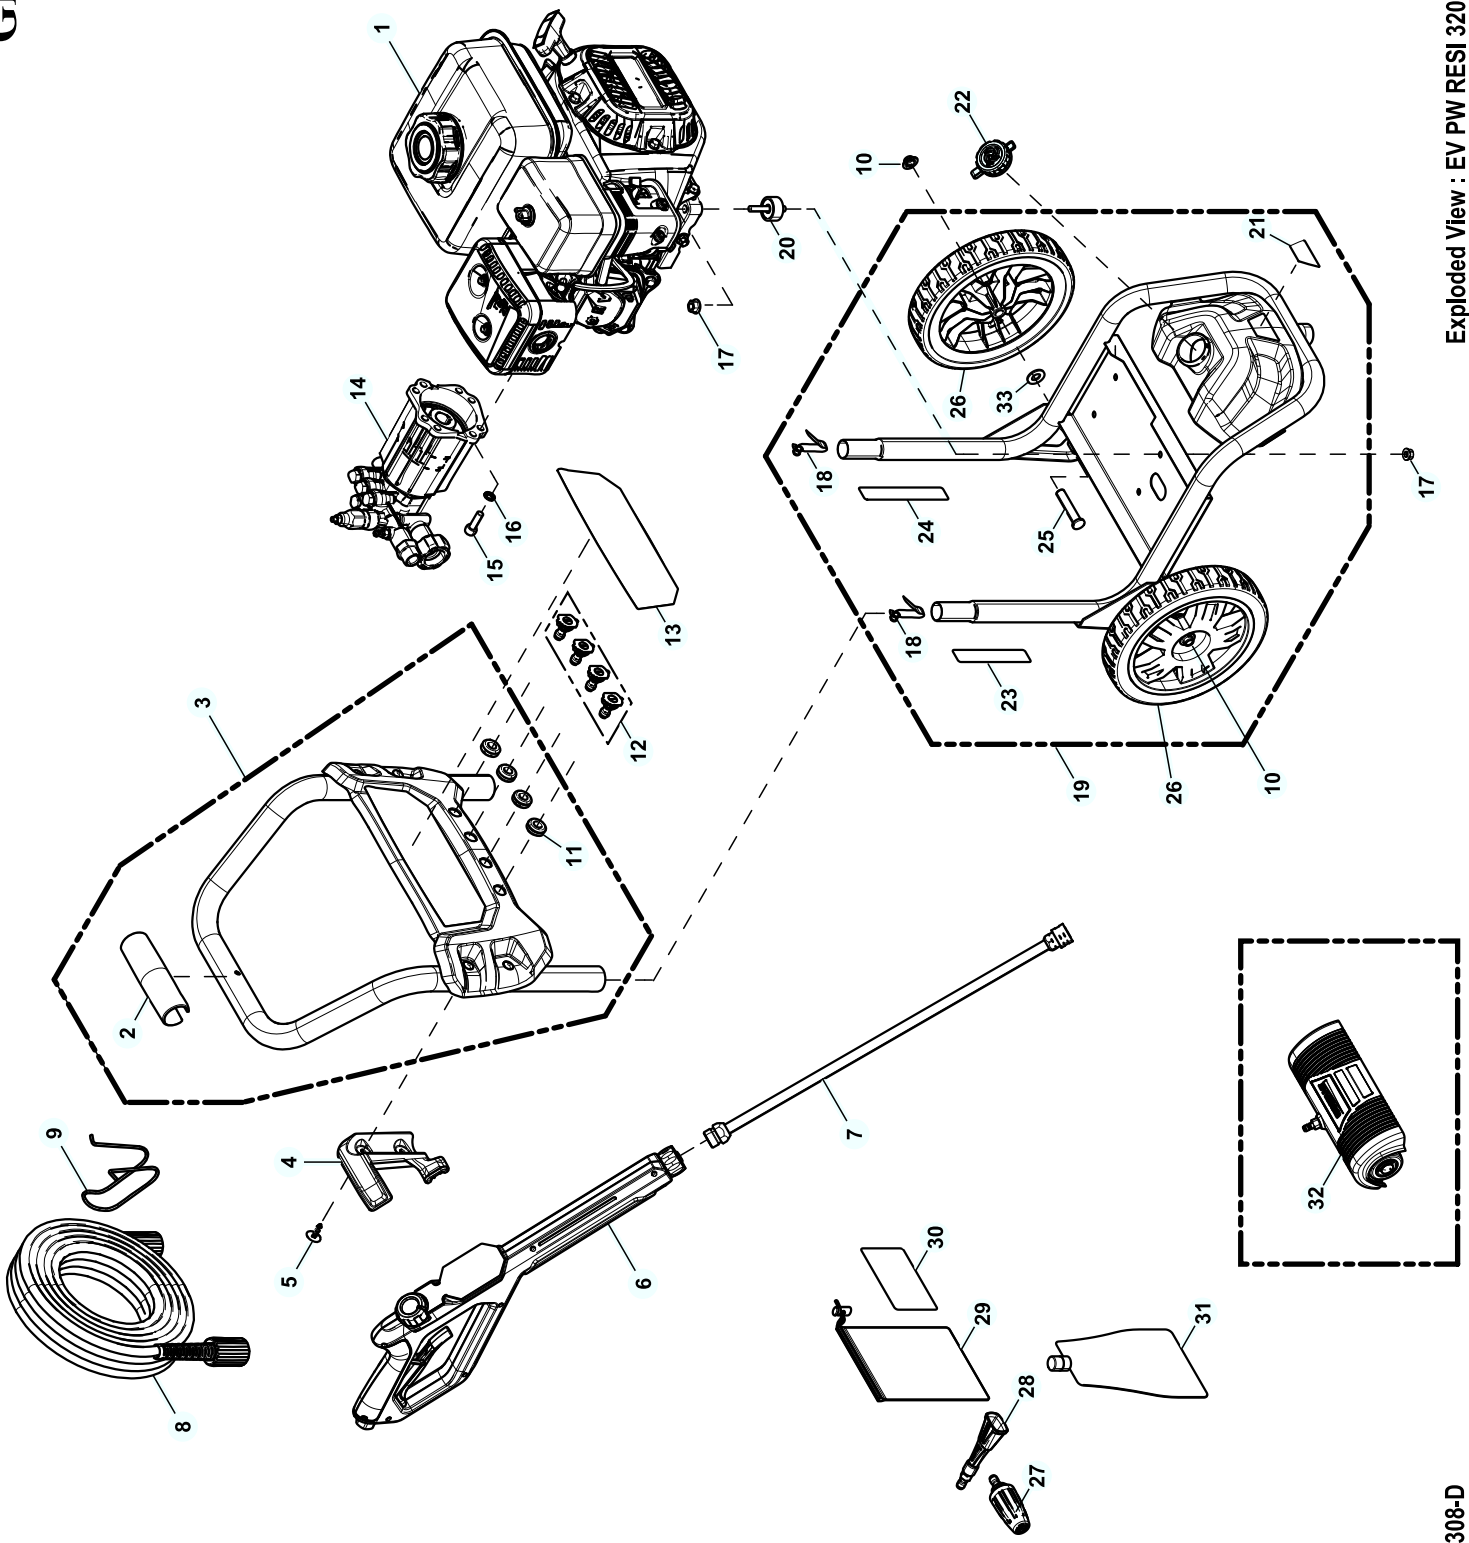

GROUP EV

Exploded View : EV PW RESI 3200-2900
Drawing No. : 1000007171

EXPLODED VIEW: EV PW RESI 3200-2900**DRAWING #: 10000007171****GROUP EV**

ITEM	PART#	QTY.	DESCRIPTION
1	OK8430	1	ENGINE
2	OL4739	1	HANDLE C-GRIP
3	10000012847	1	HANDLE KIT PW RESI NO DECAL
4	OL6431	1	HOLSTER VP GUN BLACK
5	OJ1449	2	FASTENER RIBBED SHANK CHRSTM T
6	10000009382	1	GUN VPG M22, ORANGE
7	OH9640	1	LANCE ASSY-20" LONG
8	10000038679	1	HOSE
9	OJ3052	1	HOOK-HOSE
10	OK9974	2	PUSH NUT
11	OJ3079	4	GROMMET-NOZZLE
12	OH9617R	1	KIT-NOZZLE
13	OL4740C	1	DECAL NOZZLE BILLBOARD 3200
	OL4740D	1	DECAL NOZZLE BILLBOARD 2900
14	OK1663	1	PUMP AXIAL (2900)
	OJ7764	1	PUMP AXIAL (3200)
15	OJ3315	4	SCREW SHC M8-1.25X25 C8.8 ZP
16	G092479	4	WASHER LOCK M8 RIBBED
17	G067989	8	NUT HEX FL WHIZ M8-1.25
18	OG5442	2	SNAP BUTTON
19	10000027441	1	CRADLE KIT
20	G021217	4	VIB MOUNT
21	OL2091	1	DECAL NO NOT USE BLEACH
22	OK4078A	1	CAP CHEM TANK
23	OJ3374	1	DECAL QUICK START
24	OK6007	1	DECAL QUICK START
25	10000021533	2	PIN AXLE
26	OJ6276	2	WHEEL
27	OK2895	1	TURBO NOZZLE
28	OL3579	1	PW FOAMER QC
29	10000007185	1	BAG MESH DRAWSTRING
30	10000008335	1	CARD LAMINATED PW ACCESSORY
31	OL5832	1	OIL POUCH 16 OZ SAE 30
32	10000008337	1	ASSY POWER BROOM (3200)
33	G022304	2	WASHER