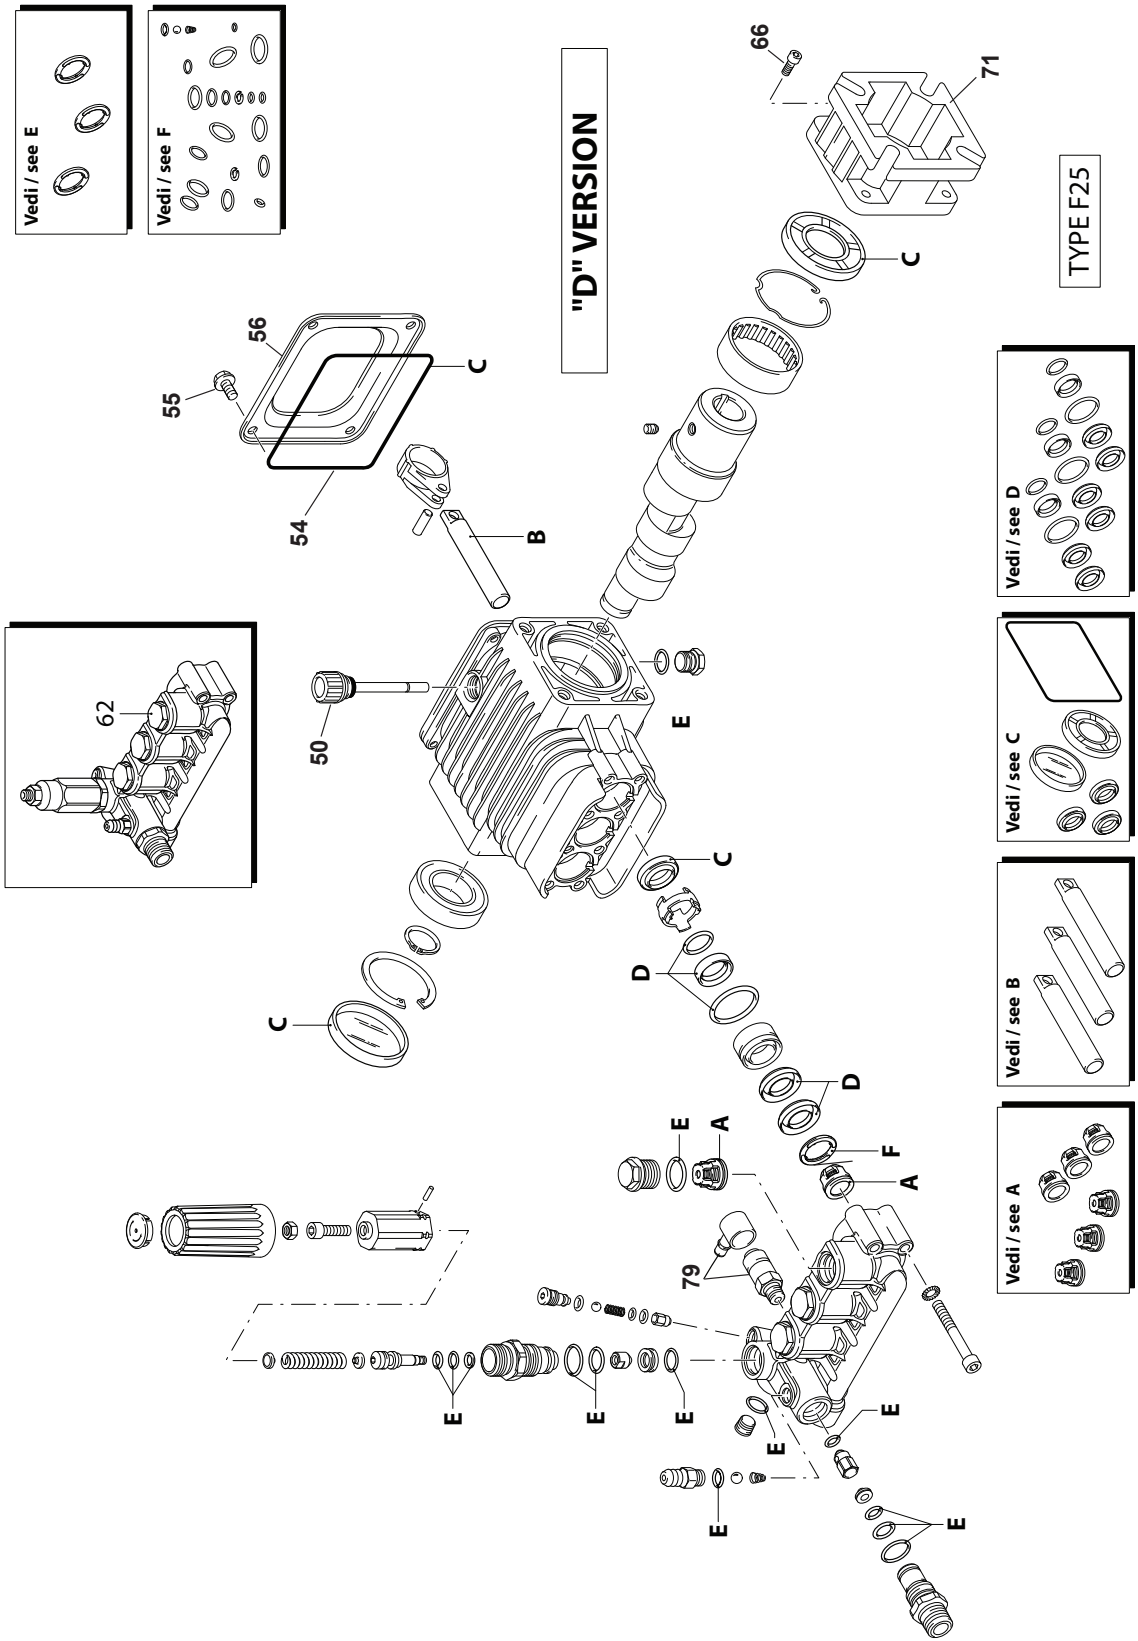

# Power Washer Parts Manual

ITEM	PART NO.	QTY.	DESCRIPTION
50	0H95660120	1	OIL CAP
54	0H95660121	1	GASKET
55	0H95660122	4	SCREW
56	0H95660123	1	REAR COVER
62	0K990201010	1	PUMP HEAD ASSEMBLY
66	0H95660125	4	SCREW
71	0J01720110	1	GAS ENGINE FLANGE
79	0H9570	1	THERMIC VALVE
<b>KIT NUMBERS</b>			
KIT A	0J04800118	1	VALVES
KIT B	0H95660111	1	PISTONS
KIT C	0k99020111	1	OIL SEALS
KIT D	0H95660113	1	WATER SEALS
KIT E	0H95660114	1	O-RINGS
KIT F	0H95660115	1	SUPPORT RINGS