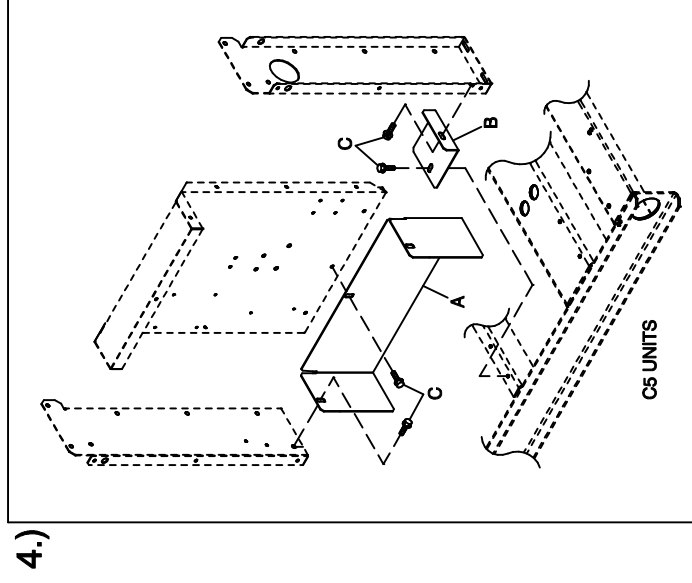

GROUP H

EXPLODED VIEW: C4 CB CONNECTION BOX SHIELDING C2/C4
DRAWING #: 0G0258D

GROUP H

APPLICABLE TO:

ITEM	PART #	QTY.	DESCRIPTION
1.)	C2 UNITS		
A	0F9832	1	SHIELD CONN BOX C2
	0F9832GGS0R	1	SHIELD CONTROL STAND C2
B	0C2454	4	SCREW THF M6-1 X 16 N WA Z/JS
2.)	C3 UNITS		
A	0F9832B	1	SHIELD CONTROL STAND C3
	0F9832KGS0R	1	SHIELD CONTROL STAND C3
B	0C2454	3	SCREW THF M6-1 X 16 N WA Z/JS
3.)	C4 UNITS		
A	0F9832A	1	SHIELD CONTROL STAND C4
B	0C2454	3	SCREW THF M6-1 X 16 N WA Z/JS
4.)	C5 UNITS		
A	0F9832C	1	SHIELD CONTROL STAND C5
	0F9832D	1	SHIELD CONTROL STAND C5
	0F9832EGS0R	1	SHIELD CONTROL STAND C5
	0F9832HGS0R	1	SHIELD CONTROL STAND C5
	0F9832JGS0R	1	SHIELD CONTROL STAND C5
B	0F9832FGS0R	1	SHIELD CONTROL STAND C5
C	0C2464	3	SCREW THF M6-1 X 16 N WA Z/JS