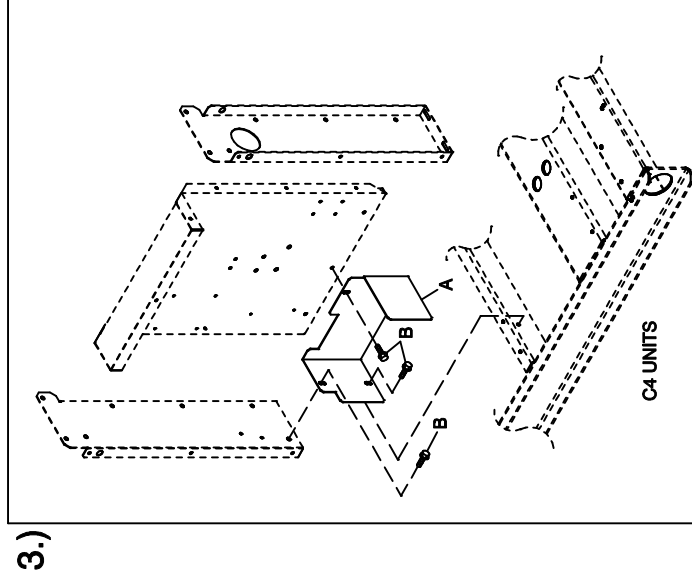

GROUP H

EXPLODED VIEW: C4 CB CONNECTION BOX SHIELDING C2/C4
DRAWING #: 0G0258D

GROUP H

APPLICABLE TO:

ITEM	PART #	QTY.	DESCRIPTION
1.)	C2 UNITS		
A	0F9832	1	SHIELD CONN BOX C2
	0F9832GGS0R	1	SHIELD CONTROL STAND C2
B	0C2454	4	SCREW THF M6-1 X 16 N WA Z/JS
2.)	C3 UNITS		
A	0F9832B	1	SHIELD CONTROL STAND C3
	0F9832KGS0R	1	SHIELD CONTROL STAND C3
B	0C2454	3	SCREW THF M6-1 X 16 N WA Z/JS
3.)	C4 UNITS		
A	0F9832A	1	SHIELD CONTROL STAND C4
B	0C2454	3	SCREW THF M6-1 X 16 N WA Z/JS
4.)	C5 UNITS		
A	0F9832C	1	SHIELD CONTROL STAND C5
	0F9832D	1	SHIELD CONTROL STAND C5
	0F9832EGS0R	1	SHIELD CONTROL STAND C5
	0F9832HGS0R	1	SHIELD CONTROL STAND C5
	0F9832JGS0R	1	SHIELD CONTROL STAND C5
B	0F9832FGS0R	1	SHIELD CONTROL STAND C5
C	0C2464	3	SCREW THF M6-1 X 16 N WA Z/JS