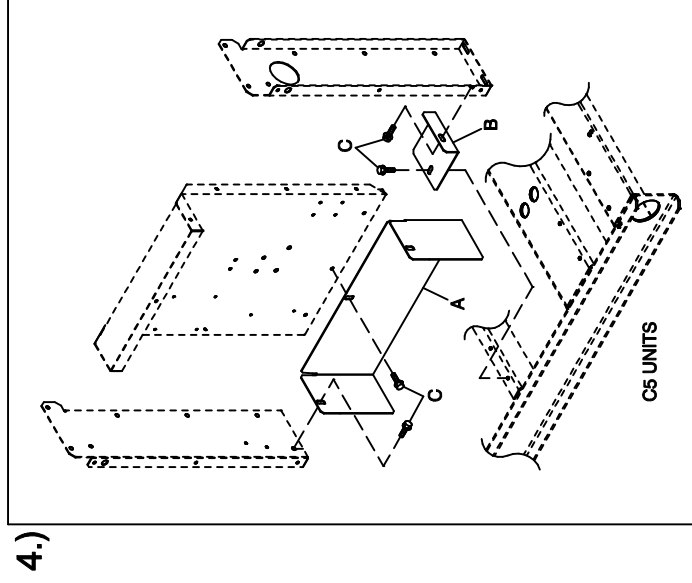

GROUP H

EXPLODED VIEW: C4 CB CONNECTION BOX SHIELDING C2/C4
DRAWING #: 0G0258D

GROUP H

APPLICABLE TO:

ITEM	PART #	QTY.	DESCRIPTION
1.)	C2 UNITS		
A	0F9832	1	SHIELD CONN BOX C2
	0F9832GGS0R	1	SHIELD CONTROL STAND C2
B	0C2454	4	SCREW THF M6-1 X 16 N WA Z/JS
2.)	C3 UNITS		
A	0F9832B	1	SHIELD CONTROL STAND C3
	0F9832KGS0R	1	SHIELD CONTROL STAND C3
B	0C2454	3	SCREW THF M6-1 X 16 N WA Z/JS
3.)	C4 UNITS		
A	0F9832A	1	SHIELD CONTROL STAND C4
B	0C2454	3	SCREW THF M6-1 X 16 N WA Z/JS
4.)	C5 UNITS		
A	0F9832C	1	SHIELD CONTROL STAND C5
	0F9832D	1	SHIELD CONTROL STAND C5
	0F9832EGS0R	1	SHIELD CONTROL STAND C5
	0F9832HGS0R	1	SHIELD CONTROL STAND C5
	0F9832JGS0R	1	SHIELD CONTROL STAND C5
B	0F9832FGS0R	1	SHIELD CONTROL STAND C5
C	0C2464	3	SCREW THF M6-1 X 16 N WA Z/JS