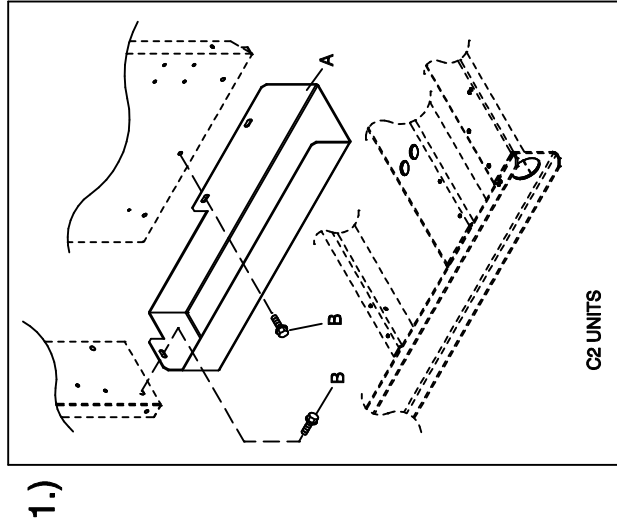

GROUP H

EXPLODED VIEW: C4 CB CONNECTION BOX SHIELDING C2/C4
DRAWING #: 0G0258D

GROUP H

APPLICABLE TO:

ITEM	PART #	QTY.	DESCRIPTION
1.)	C2 UNITS		
A	0F9832	1	SHIELD CONN BOX C2
	0F9832GGS0R	1	SHIELD CONTROL STAND C2
B	0C2454	4	SCREW THF M6-1 X 16 N WA Z/JS
2.)	C3 UNITS		
A	0F9832B	1	SHIELD CONTROL STAND C3
	0F9832KGS0R	1	SHIELD CONTROL STAND C3
B	0C2454	3	SCREW THF M6-1 X 16 N WA Z/JS
3.)	C4 UNITS		
A	0F9832A	1	SHIELD CONTROL STAND C4
B	0C2454	3	SCREW THF M6-1 X 16 N WA Z/JS
4.)	C5 UNITS		
A	0F9832C	1	SHIELD CONTROL STAND C5
	0F9832D	1	SHIELD CONTROL STAND C5
	0F9832EGS0R	1	SHIELD CONTROL STAND C5
	0F9832HGS0R	1	SHIELD CONTROL STAND C5
	0F9832JGS0R	1	SHIELD CONTROL STAND C5
B	0F9832FGS0R	1	SHIELD CONTROL STAND C5
C	0C2464	3	SCREW THF M6-1 X 16 N WA Z/JS