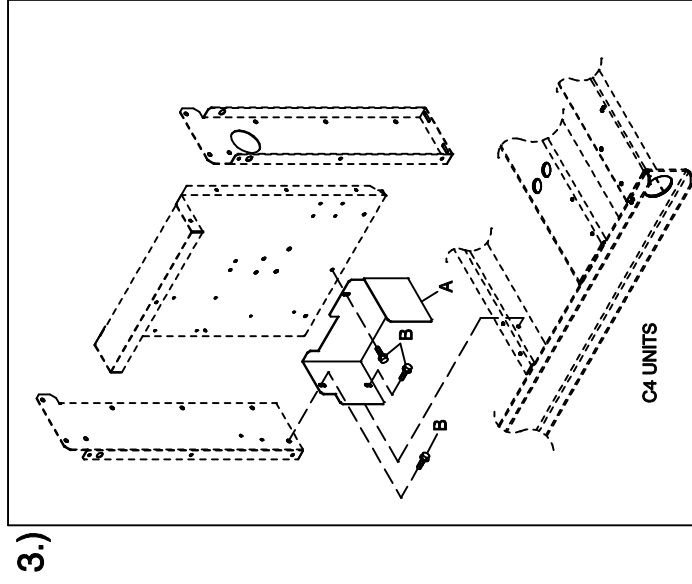

GROUP H

EXPLODED VIEW: C4 CB CONNECTION BOX SHIELDING C2/C4
DRAWING #: 0G0258D

GROUP H

APPLICABLE TO:

ITEM	PART #	QTY.	DESCRIPTION
1.)	C2 UNITS		
A	0F9832	1	SHIELD CONN BOX C2
	0F9832GGS0R	1	SHIELD CONTROL STAND C2
B	0C2454	4	SCREW THF M6-1 X 16 N WA Z/JS
2.)	C3 UNITS		
A	0F9832B	1	SHIELD CONTROL STAND C3
	0F9832KGS0R	1	SHIELD CONTROL STAND C3
B	0C2454	3	SCREW THF M6-1 X 16 N WA Z/JS
3.)	C4 UNITS		
A	0F9832A	1	SHIELD CONTROL STAND C4
B	0C2454	3	SCREW THF M6-1 X 16 N WA Z/JS
4.)	C5 UNITS		
A	0F9832C	1	SHIELD CONTROL STAND C5
	0F9832D	1	SHIELD CONTROL STAND C5
	0F9832EGS0R	1	SHIELD CONTROL STAND C5
	0F9832HGS0R	1	SHIELD CONTROL STAND C5
	0F9832JGS0R	1	SHIELD CONTROL STAND C5
B	0F9832FGS0R	1	SHIELD CONTROL STAND C5
C	0C2464	3	SCREW THF M6-1 X 16 N WA Z/JS