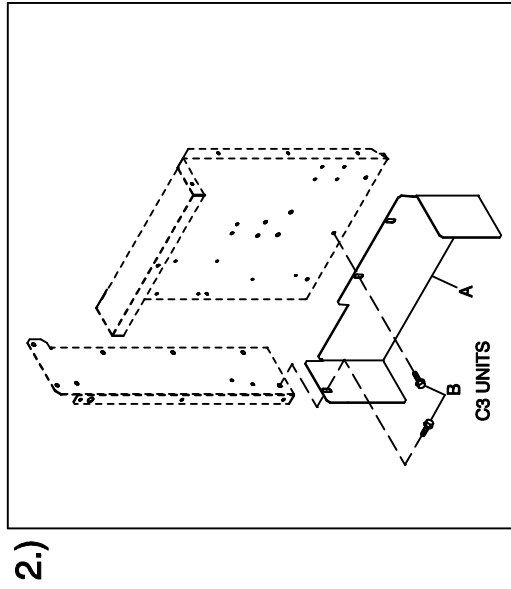

GROUP H

EXPLODED VIEW: C4 CB CONNECTION BOX SHIELDING C2/C4
DRAWING #: 0G0258D

GROUP H

APPLICABLE TO:

ITEM	PART #	QTY.	DESCRIPTION
1.)	C2 UNITS		
A	0F9832	1	SHIELD CONN BOX C2
	0F9832GGS0R	1	SHIELD CONTROL STAND C2
B	0C2454	4	SCREW THF M6-1 X 16 N WA Z/JS
2.)	C3 UNITS		
A	0F9832B	1	SHIELD CONTROL STAND C3
	0F9832KGS0R	1	SHIELD CONTROL STAND C3
B	0C2454	3	SCREW THF M6-1 X 16 N WA Z/JS
3.)	C4 UNITS		
A	0F9832A	1	SHIELD CONTROL STAND C4
B	0C2454	3	SCREW THF M6-1 X 16 N WA Z/JS
4.)	C5 UNITS		
A	0F9832C	1	SHIELD CONTROL STAND C5
	0F9832D	1	SHIELD CONTROL STAND C5
	0F9832EGS0R	1	SHIELD CONTROL STAND C5
	0F9832HGS0R	1	SHIELD CONTROL STAND C5
	0F9832JGS0R	1	SHIELD CONTROL STAND C5
B	0F9832FGS0R	1	SHIELD CONTROL STAND C5
C	0C2464	3	SCREW THF M6-1 X 16 N WA Z/JS