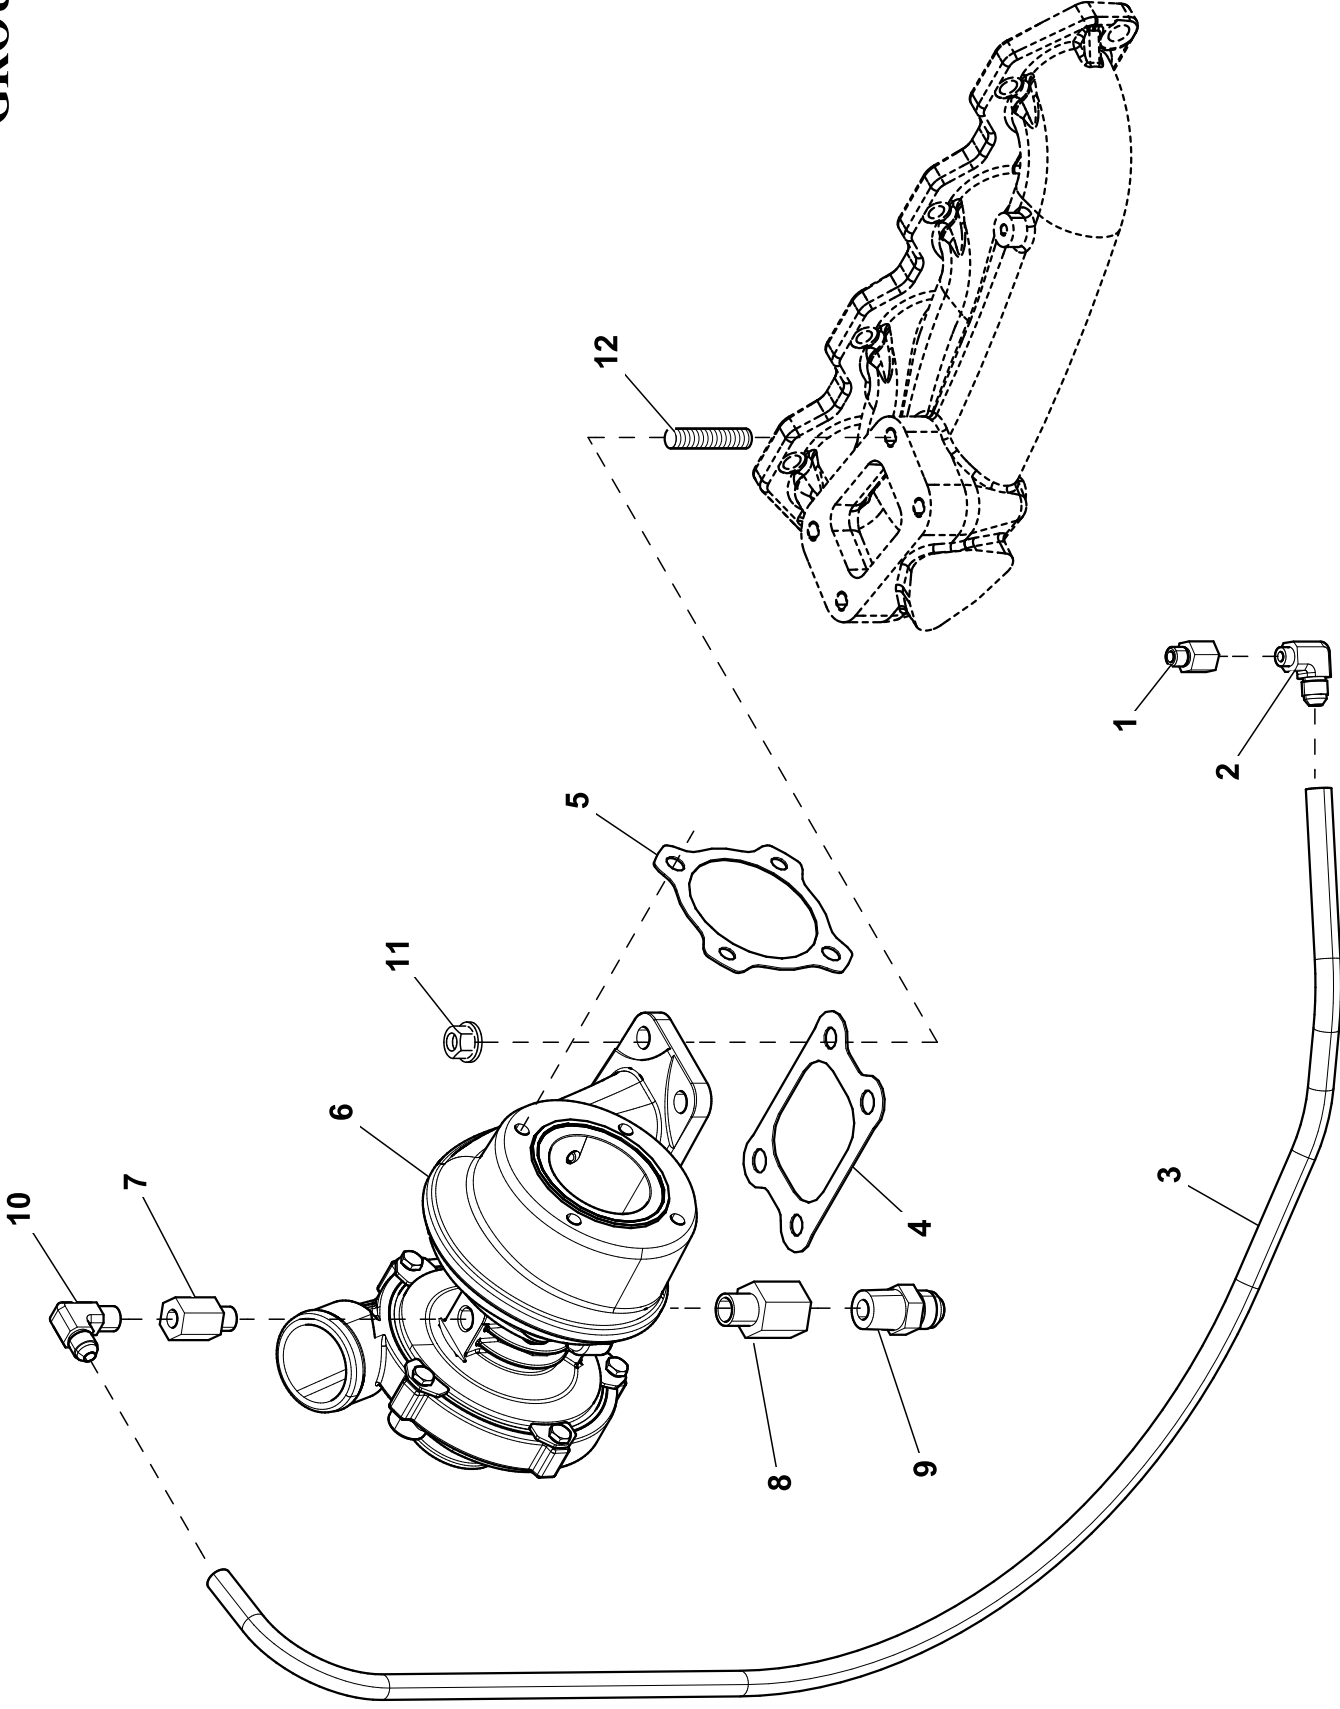

# GROUP D

**EXPLODED VIEW: TURBO 2.4L G2**

**DRAWING #: 0H3356**

**GROUP D**

**APPLICABLE TO:**

<b>ITEM</b>	<b>PART#</b>	<b>QTY.</b>	<b>DESCRIPTION</b>
1	042574	1	ADAPTER 1/8NPTF TO 1/8 BSPT
2	064094	1	MALE ELBOW 45 #49X3
3	064096B	1	OIL SUPPLY 3LHA(38")
4	0G8690	1	GASKET 2.4L G2
5	0G8692	1	GASKET 2.4L G2
6	0H2811	1	TURBOCHARGER G2 2.4L
7	0A4707B	1	ADAPTER 1/4NPT X M12-1.5
8	0A4707F	1	ADAPTER 1/2NPT X M16-1.5
9	0C4975	1	ADAPTER 1/2 NPT X 37JIC 3/4-16
10	0C4973C	1	ADAPTER 90D JIC37 1/4NPT X 1/2
11	0E5343	4	NUT HEX FL WHIZ M10-1.50
12	0H0457	4	STUD M10-1.5 X 40 G10.9