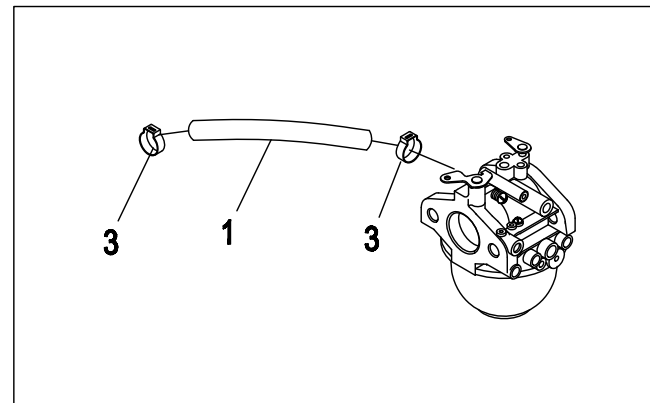

FUEL LINE OPTION ENGINE PRODUCTION LEVEL 6E

EXPLODED VIEW: FUEL GROUP OPTION, LARGE FRAME

DRAWING #: 0C3998A

APPLICABLE TO: GH 410

GROUP

ITEM	PART #	QTY.	DESCRIPTION
1	0F9176Q	1	HOSE, 25 ID SETIFLEX II BARRIER 6-12" LONG
2			
3	040173	2	CLAMP HOSE#5.5 62-62