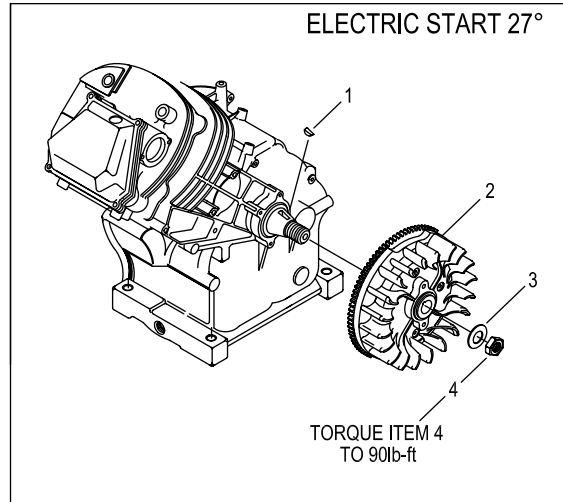

FLYWHEEL OPTION  
ENGINE PRODUCTION LEVEL 10E

1	082774	1	KEY, WOODRUFF 4 x 19D
2	091222C	1	ASSY, FLYWHEEL W/RING GEAR 27 DEGREE
3	067198N	1	WASHER, BELV-20 X 2.2
4	067890	1	NUT, HEX – FLYWHEEL