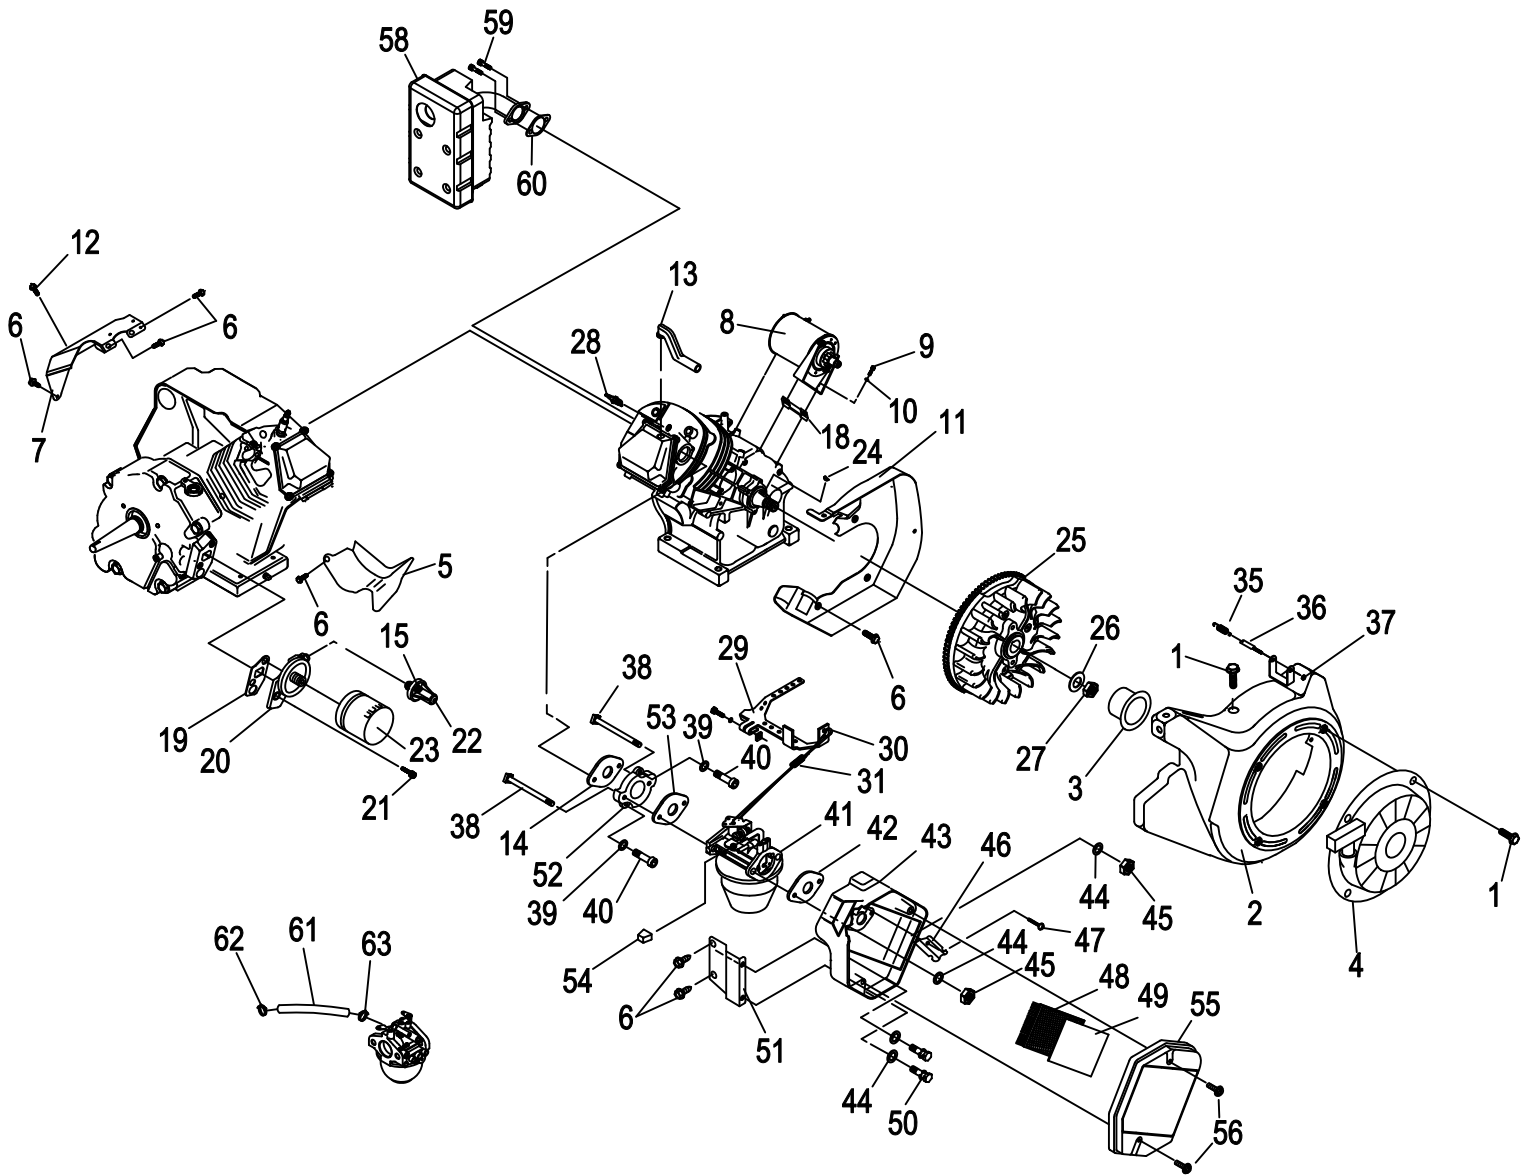

GROUP

EXPLODED VIEW: ENGINE PARTS

DRAWING #: 0H0743

APPLICABLE TO: 0G9811

GROUP

ITEM	PART #	QTY.	DESCRIPTION
1	0C1069	9	SCREW HHTT M6-1.0 X 8 ZYC
2	0G5643	1	ASSEMBLY, BLOWER HOUSING
3	0E9521	1	PULLEY STARTER LARGE FRAME
4	0E9483	1	RECOIL STARTER LARGE FRAME
5	088434	1	WRAPPER, BOTTOM 12 HP HS
6	045756	10	SCREW HHTT M6-1.0 X 10 YELLOW CHROME
7	0C4176A	1	WRAPPER, TOP REGULAR STEEL
8	0D9004A	1	ASSEMBLY, STARTER 46
9	059985	2	SCREW, SHC M8-1.25 X 4.5 G12.9
10	022129	2	WASHER, LOCK M8-5/16
11	073116A	1	BACKPLATE, W/ ELECTRIC START
12	083512	1	SCREW, HHTT M8-1.25 X 16 YELLOW CHROME
13	0D7199A	1	HOSE, BREATHER GH410 ENGINES
14	091039	1	GASKET, INTAKE ADAPTER
15	036916	2	SCREW PPHM #8-32 X 1/4
16	087858N	1	ASSEMBLY, WIRE #0-4.5" LONG (NOT SHOWN)
-	-	-	-
18	0C4373	1	SPACER, ENDFRAME GH 410
19	086999	1	GASKET, OIL FILTER ADAPTER
20	0D5667A	1	ADAPTER, OIL FILTER NO TAPPED HOLES
21	049821	2	SCREW, SHC M8-1.25 X 3.0 G12.9
22	0D9235	1	SWITCH, HOBBS OIL PRESSURE 5PSI
23	070185B	1	FILTER, OIL BLACK 75 LONG
24	082774	1	KEY, WOODRFF 4 X 19D
25	091222C	1	FLYWHEEL, WITH RING GEAR 27 DEGREE
26	067198N	1	WASHER, BELV-20 X 2.2
27	067890	1	NUT HEX M20-1.5 G8 YLW CHROME- FLYWHEEL
28	0E7585	1	SPARKPLUG, CHAMPION RC14YC
29	072734	1	ASSEMBLY, GOVERNOR LEVER 12HP
30	072735	1	ROD, GOVERNOR CONTROL
31	0C3978	1	SPRING, ANTI-LASH
32	0G2386	1	ENGINE HARNESS, PORTABLE
-	-	-	-
-	-	-	-
35	073100	1	SPRING GOVERNOR 320/360/410
36	083502	1	BOLT, GOVERNOR ADJUSTMENT M5
37	082025	1	NUT, HEX LOCK M5-0.8 NYLON INSERT ZINC
38	081647	2	BOLT, CARBURETOR MOUNTING
40	040945	2	SCREW, SHC M6-1.0 X 20 G12.9 ZINC PLATED
41	0A4600	1	CARBURETOR, 4 10HS
42	090970	1	GASKET, AIR CLEANER
43	0G5630A	1	BASE, AIR CLEANER 4 10 HI FLOW
44	049811	4	WASHER, FLAT M6
45	0B2236	2	NUT, HEX LOCK M6-1.0 NYLON INSERT
46	091204	1	PLATE, SPITBACK
47	059635	1	SCREW, PLASTITE #8 X .37 LONG
48	073111	1	ELEMENT, AIR FILTER
-	-	-	-
50	079246	2	SCREW, HHC M6-1.0 X 16 W/ LOCK WASHER
51	090827	1	BRACKET, AIR CLEANER
52	091028	1	ADAPTER, "K"
53	089228	1	GASKET, CARBURETOR/MANIFOLD
54	083504	1	KNOB, CHOKE LEVER
55	073104B	1	COVER, AIR CLEANER 13GN

ITEM	PART #	QTY.	DESCRIPTION
56	078609	2	BOLT, AIR CLEANER COVER
-	-	-	-
58	0E5223A	1	MUFFLER, 410 SIDE-OUT ALUMINIZED
59	040976	2	SCREW, SHC M8-1.25 X 20 G12.9
60	090239	1	GASKET, EXHAUST
61	0F9176D	1	HOSE, 1/4" SAE30R7 SETIFLEX 6"
62	048031C	1	CLAMP, HOSE BAND 1/2"
63	040173	1	CLAMP, HOSE WORM GEAR
*64	0E9835	1	GOLF TEE, FUEL LINE PLUG

* = NOT SHOWN IN EV