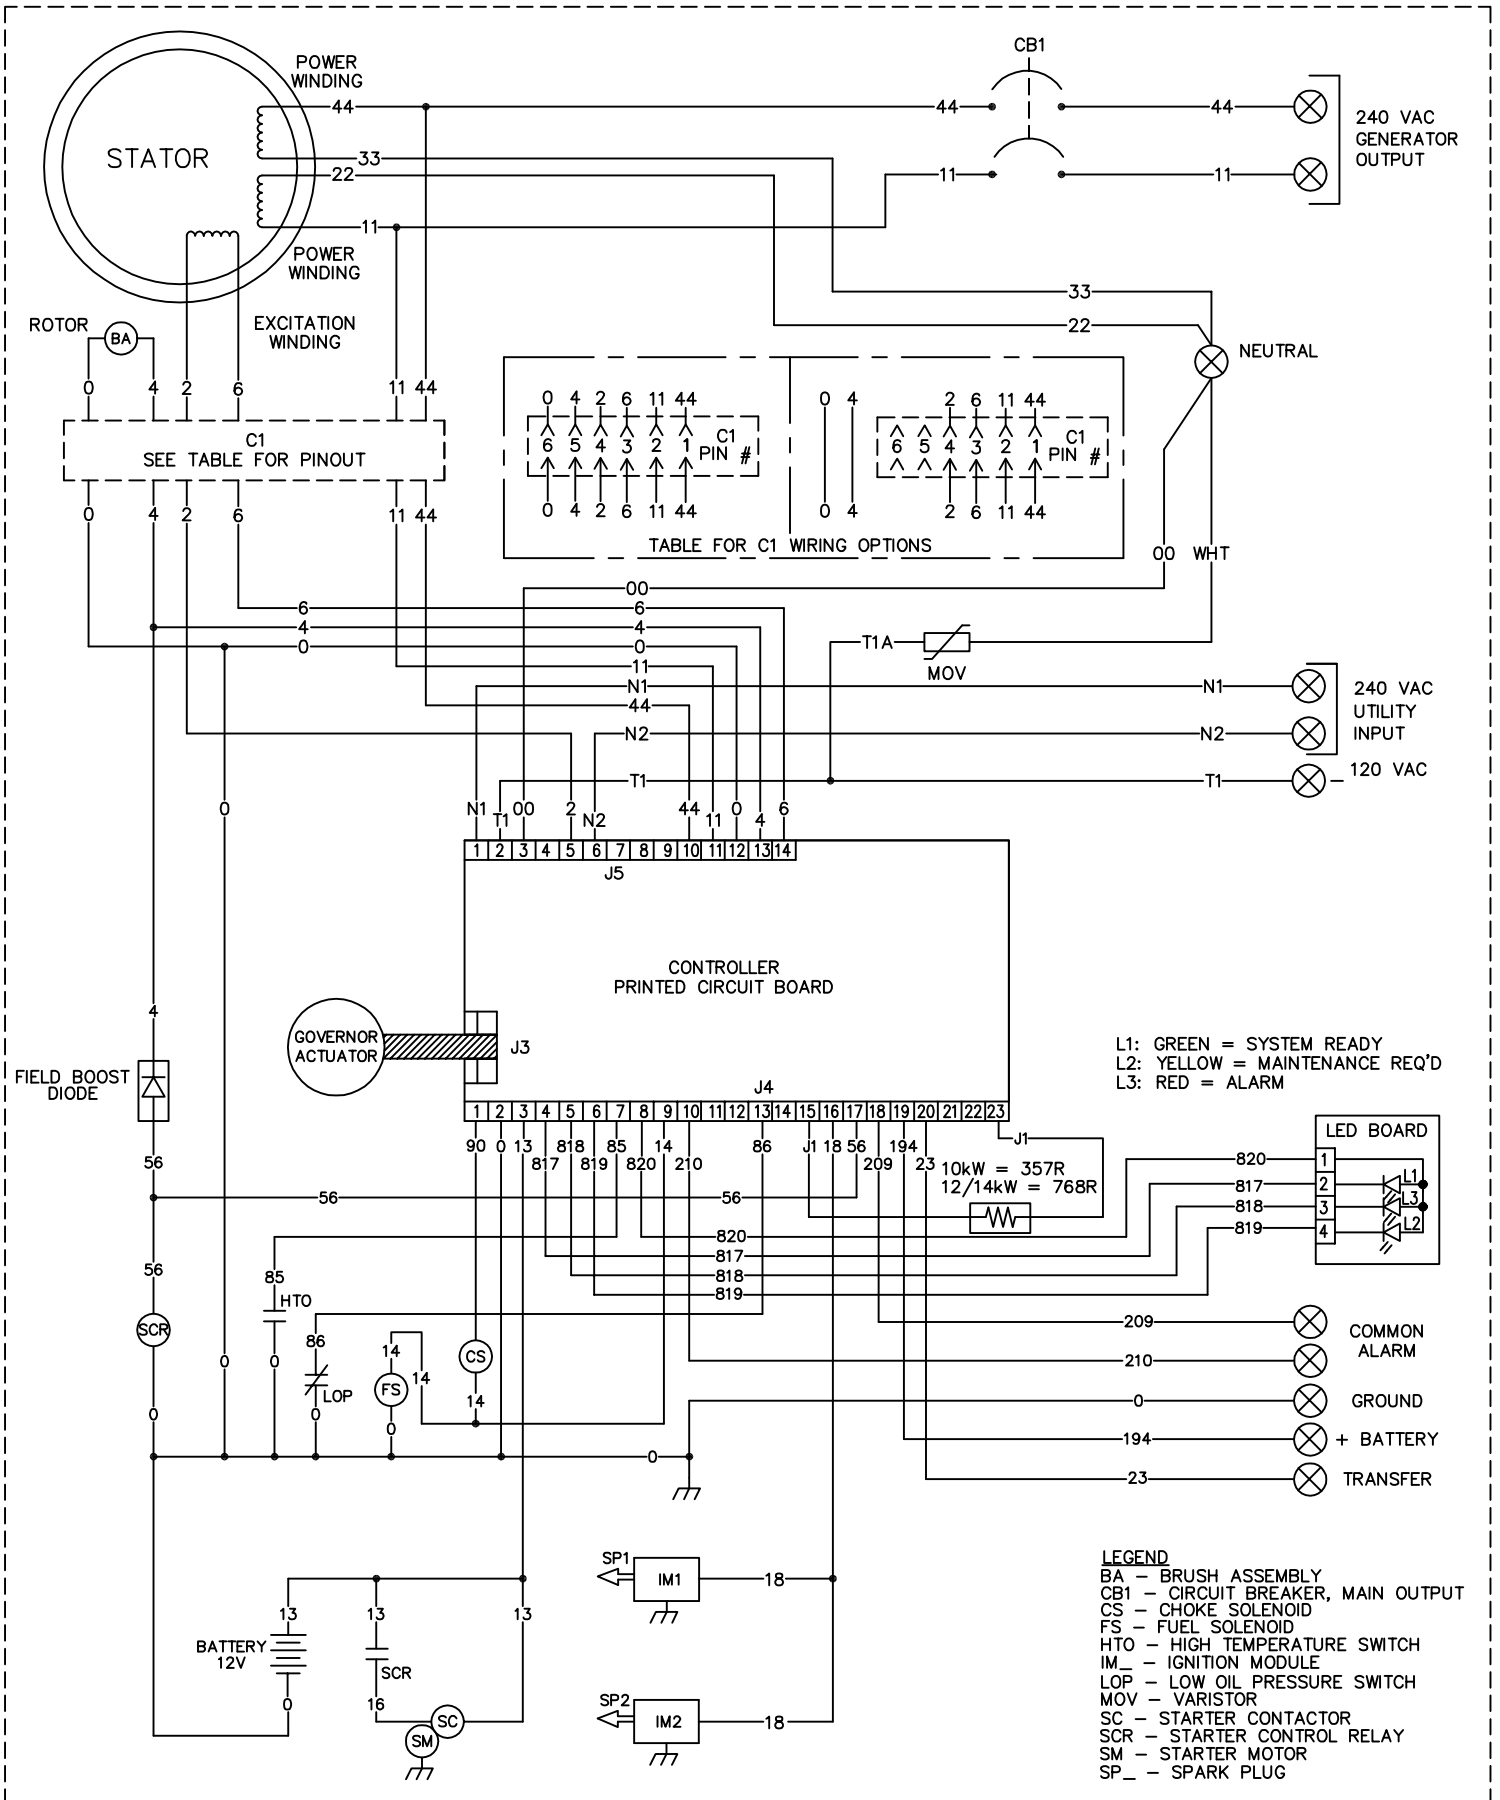

GROUP G

REVISION: -C-
DATE: 01/11/11

WIRING - DIAGRAM
WD/SD 10-12/14KW AIRCOOLED HSB
DRAWING #: 0H7358