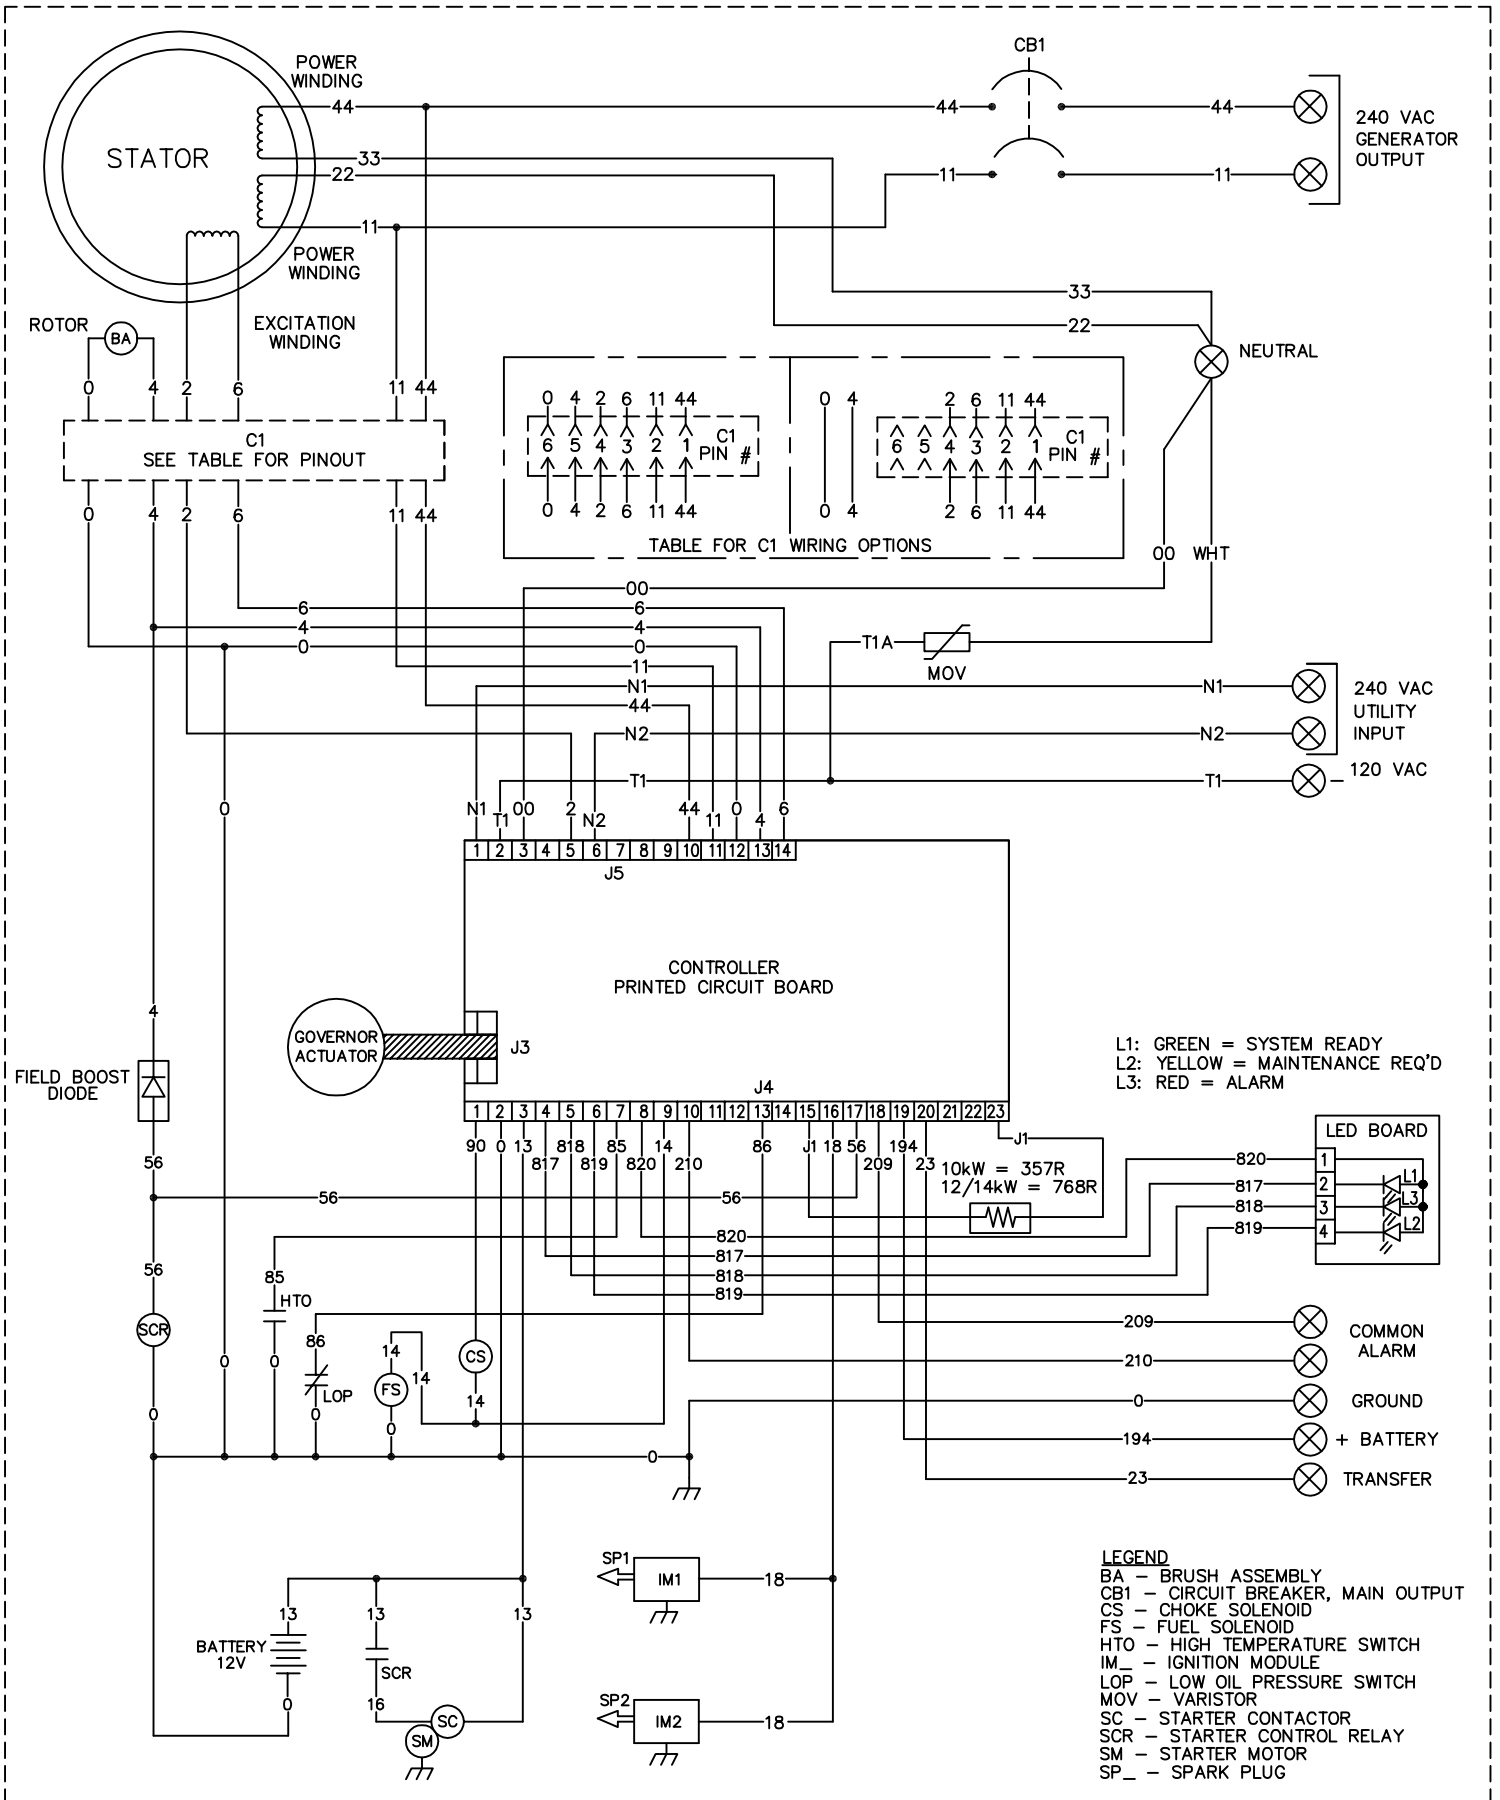

# GROUP G

REVISION: -C-  
DATE: 01/11/11

WIRING - DIAGRAM  
WD/SD 10-12/14KW AIRCOOLED HSB  
DRAWING #: 0H7358