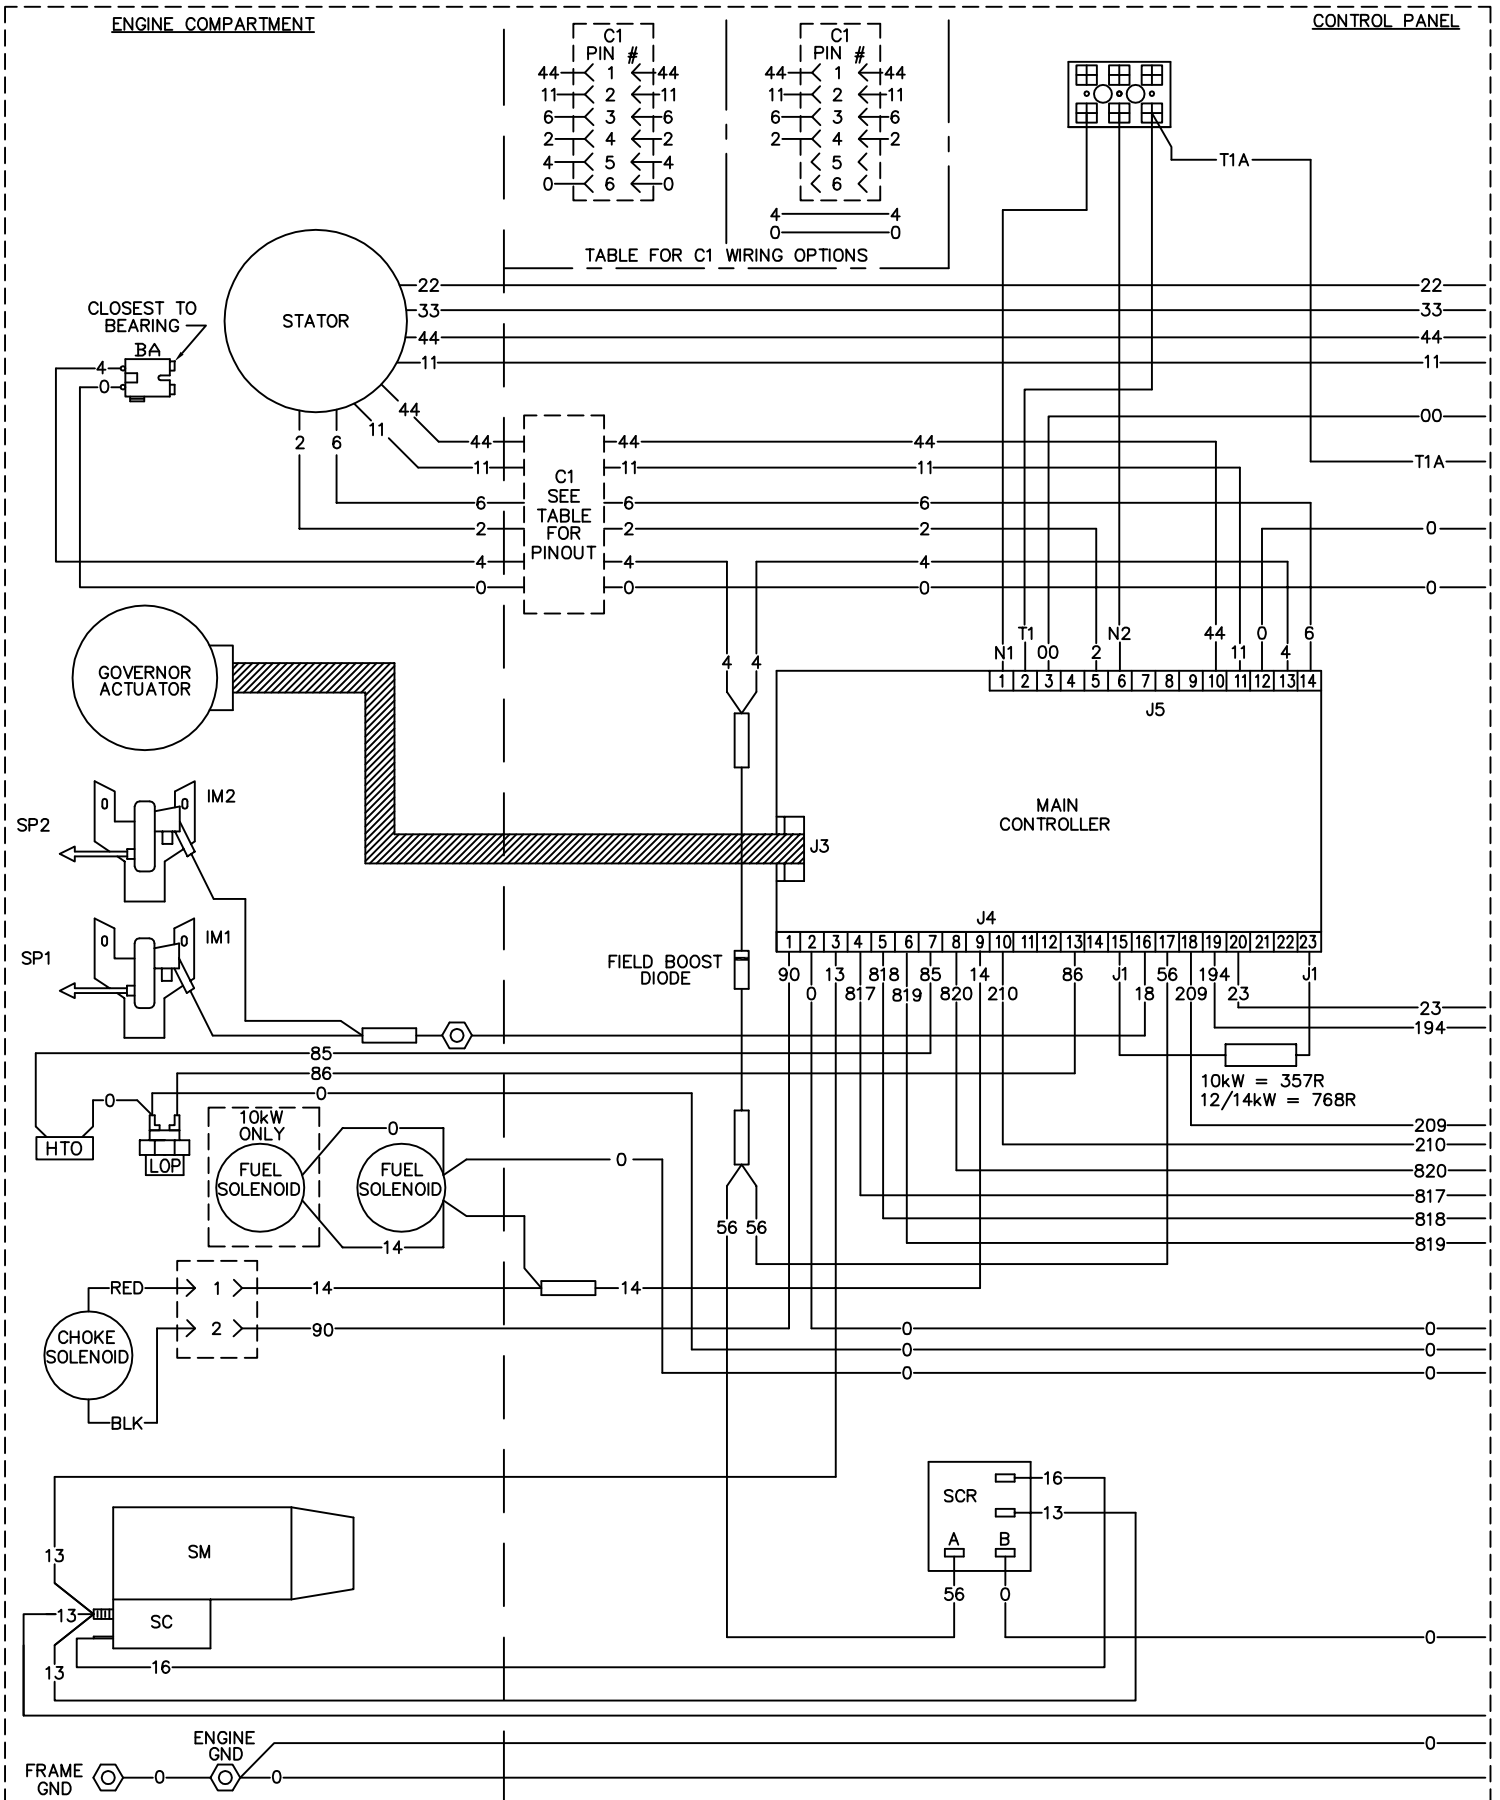

GROUP G

REVISION: -C-
 DATE: 01/11/11

WIRING - DIAGRAM
 WD/SD 10-12/14KW AIRCOOLED HSB
 DRAWING #: 0H7358

GROUP G

GROUP G

REVISION: -C-
DATE: 01/11/11

WIRING - DIAGRAM
WD/SD 10-12/14KW AIRCOOLED HSB
DRAWING #: 0H7358