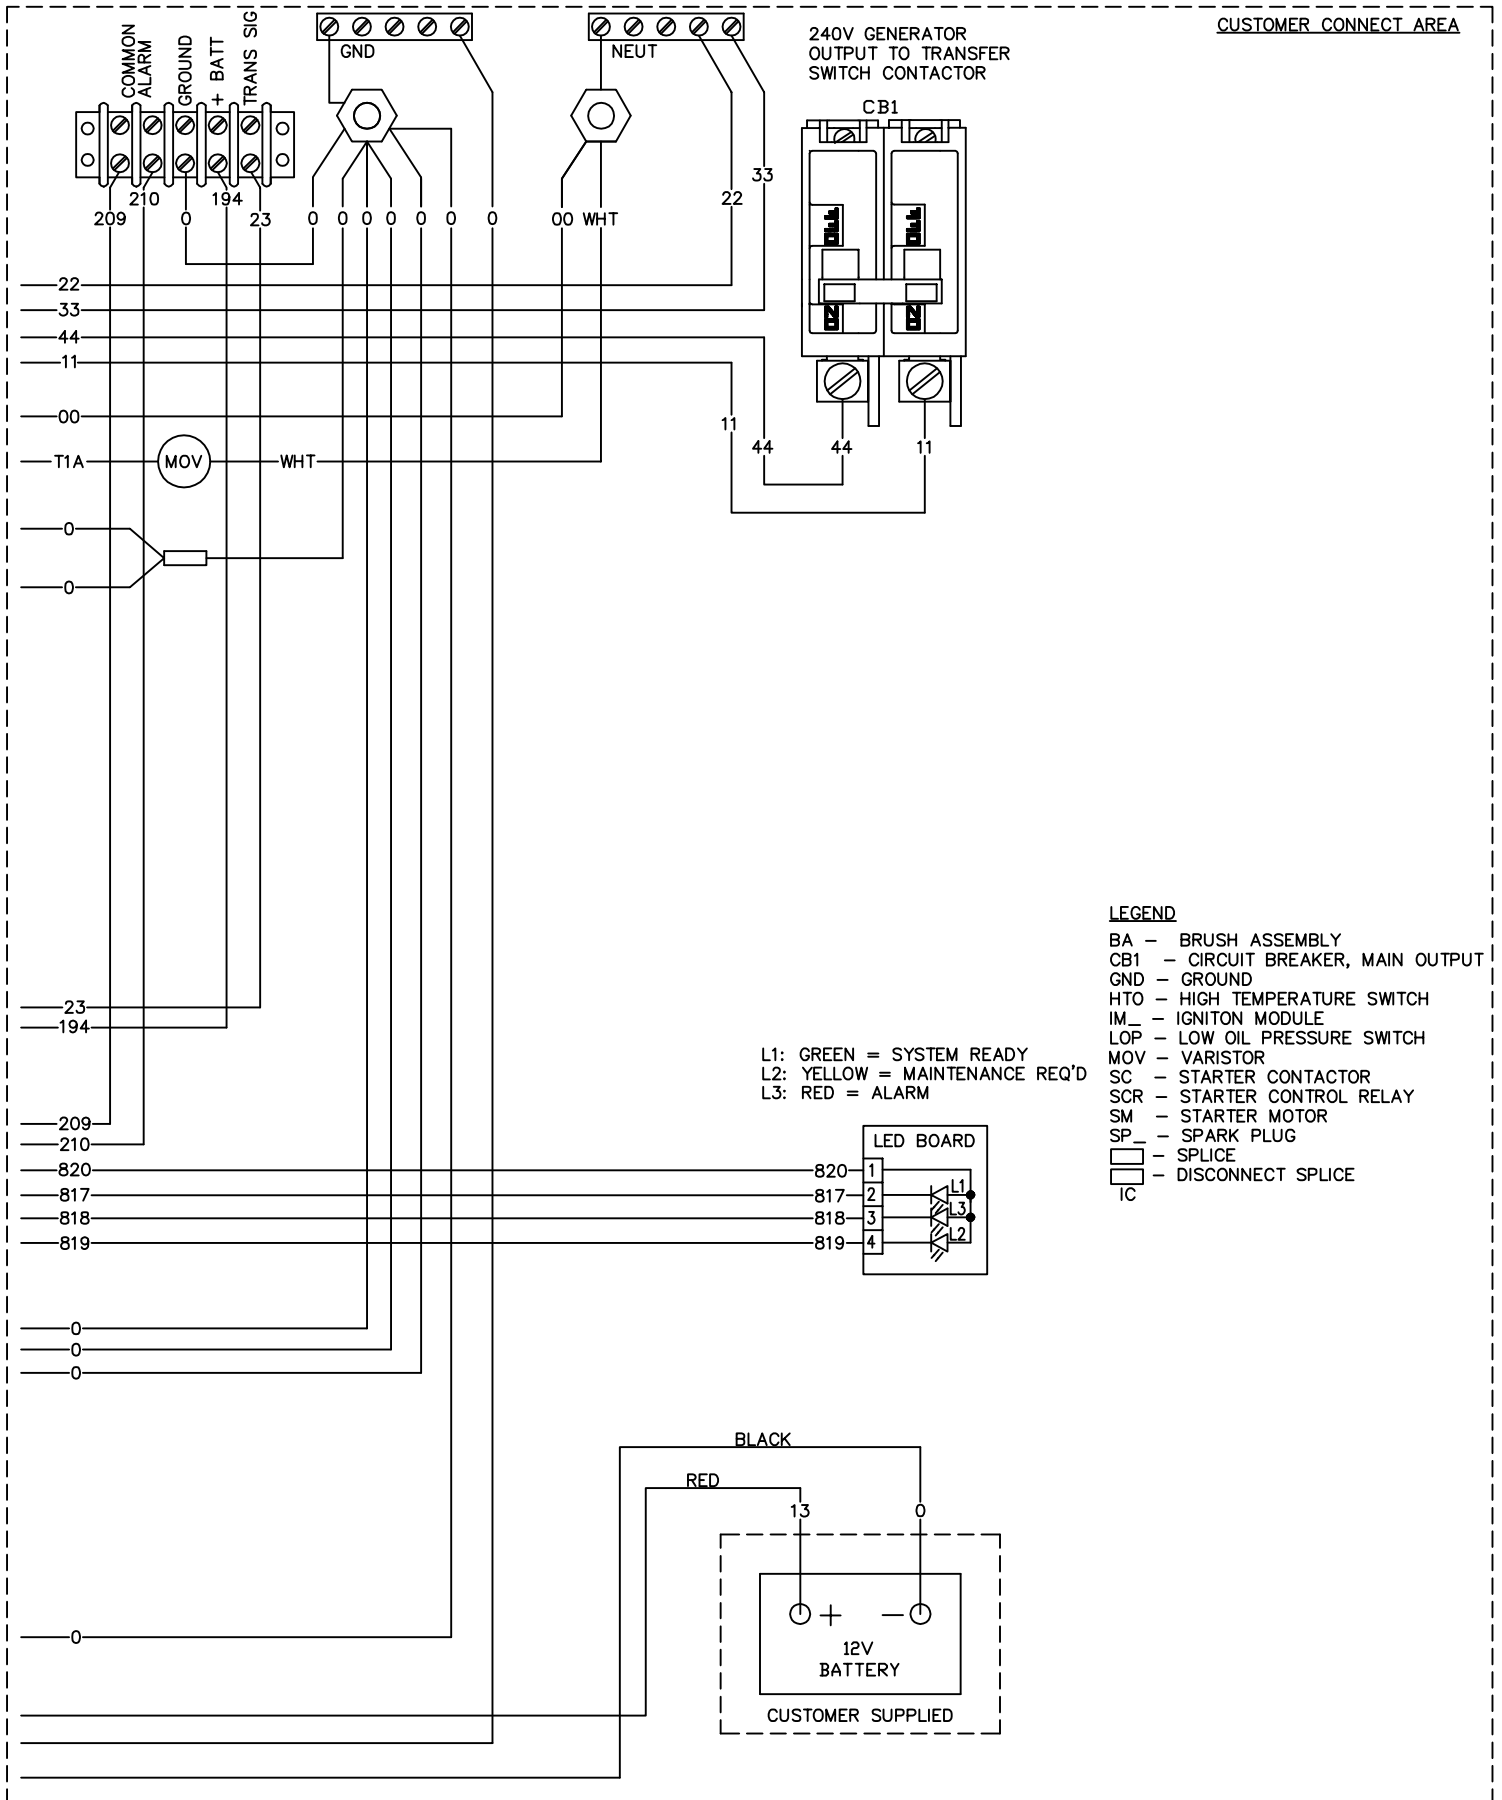

# GROUP G

REVISION: -C-  
DATE: 01/11/11

WIRING - DIAGRAM  
WD/SD 10-12/14KW AIRCOOLED HSB  
DRAWING #: 0H7358