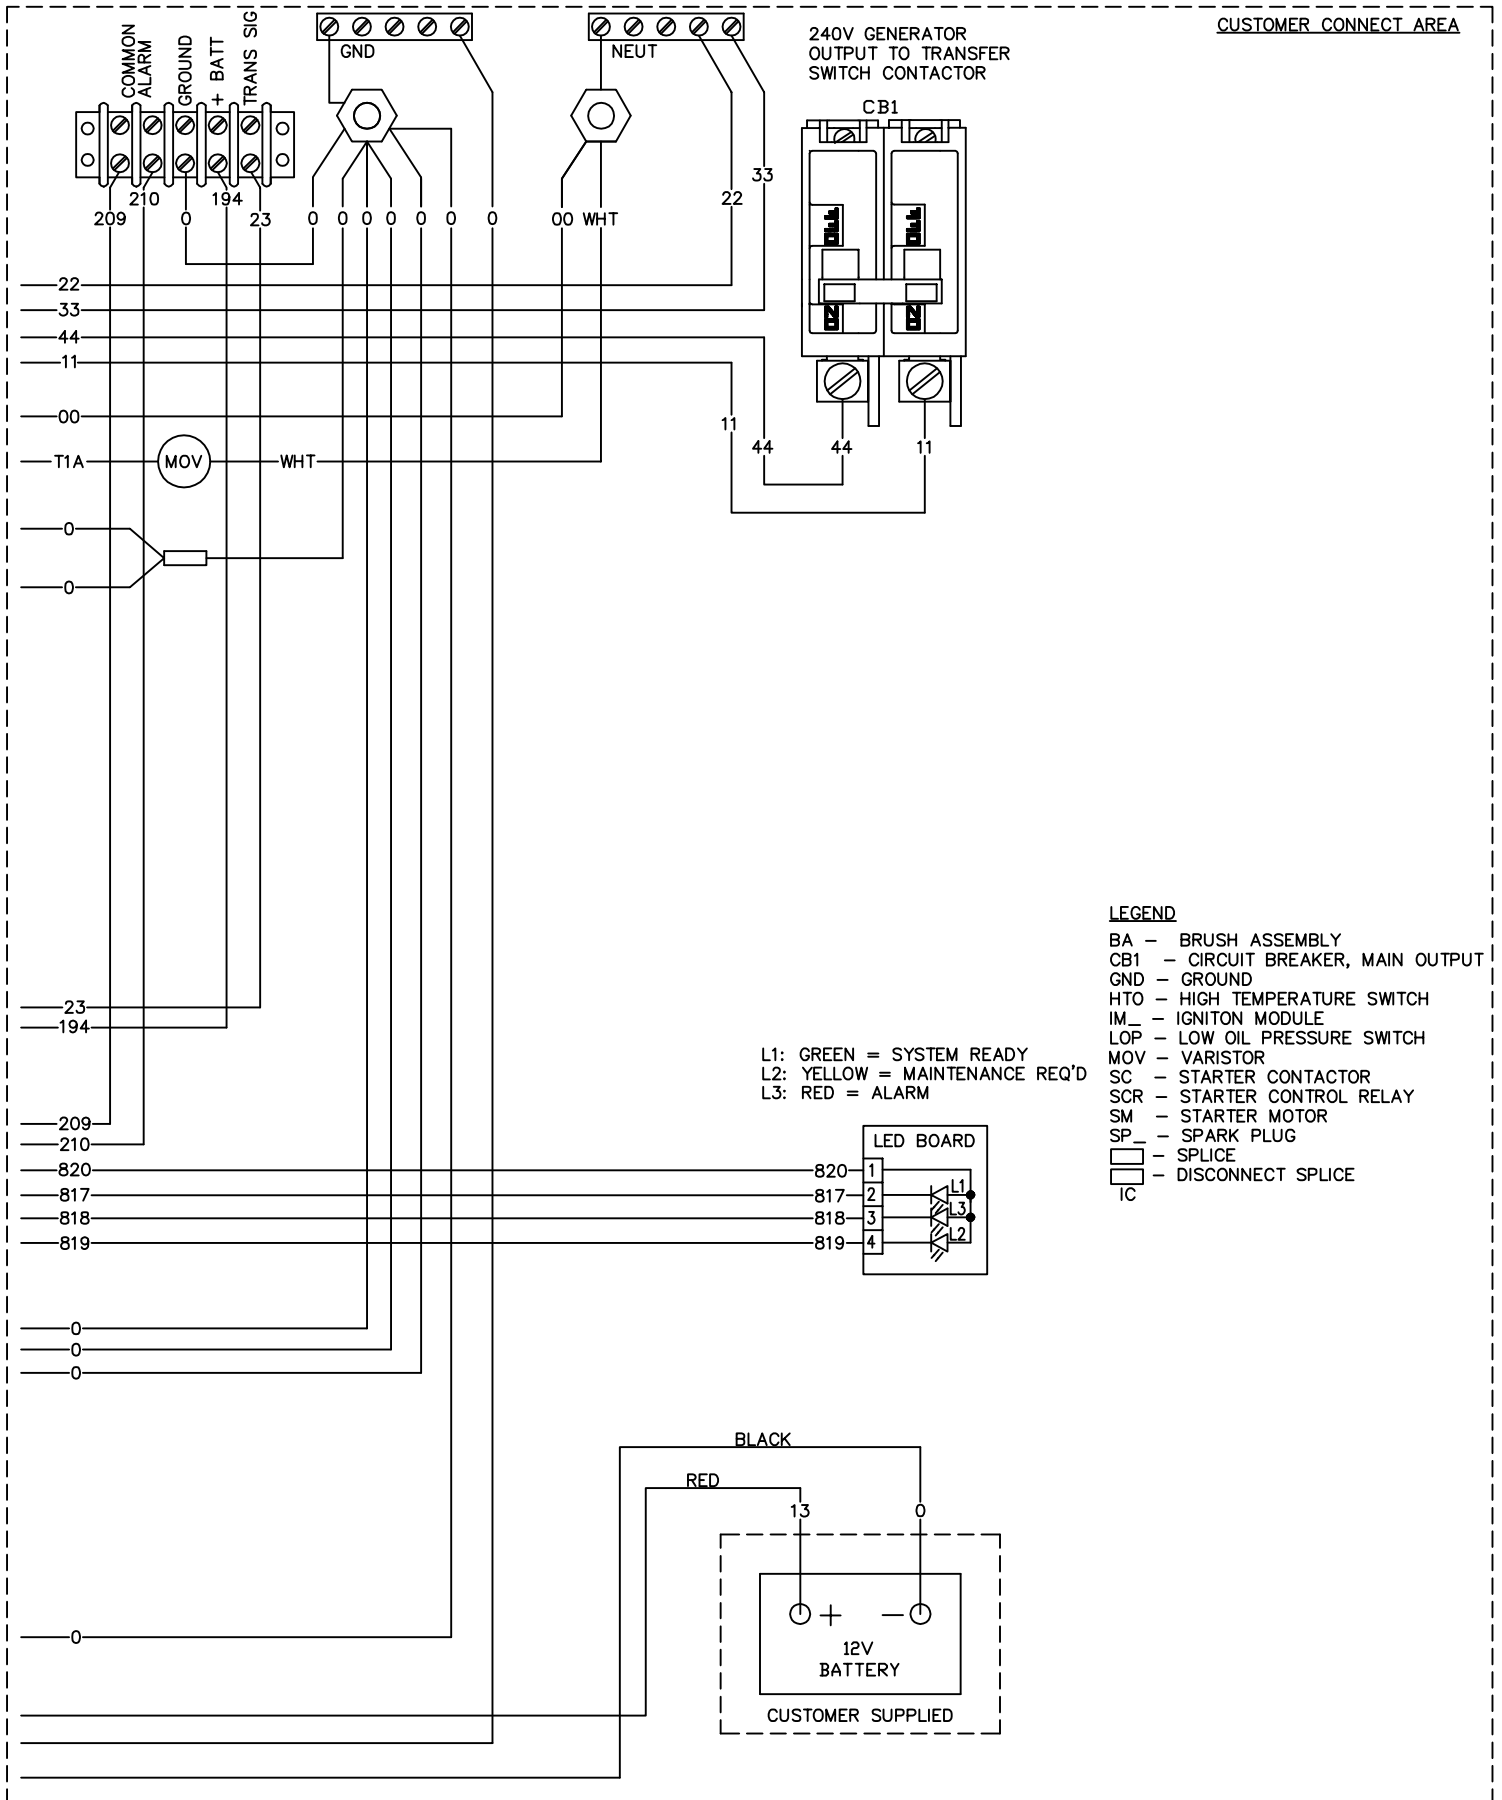

GROUP G

REVISION: -C-
 DATE: 01/11/11

WIRING - DIAGRAM
 WD/SD 10-12/14KW AIRCOOLED HSB
 DRAWING #: 0H7358

GROUP G

GROUP G

REVISION: -C-
DATE: 01/11/11

WIRING - DIAGRAM
WD/SD 10-12/14KW AIRCOOLED HSB
DRAWING #: 0H7358