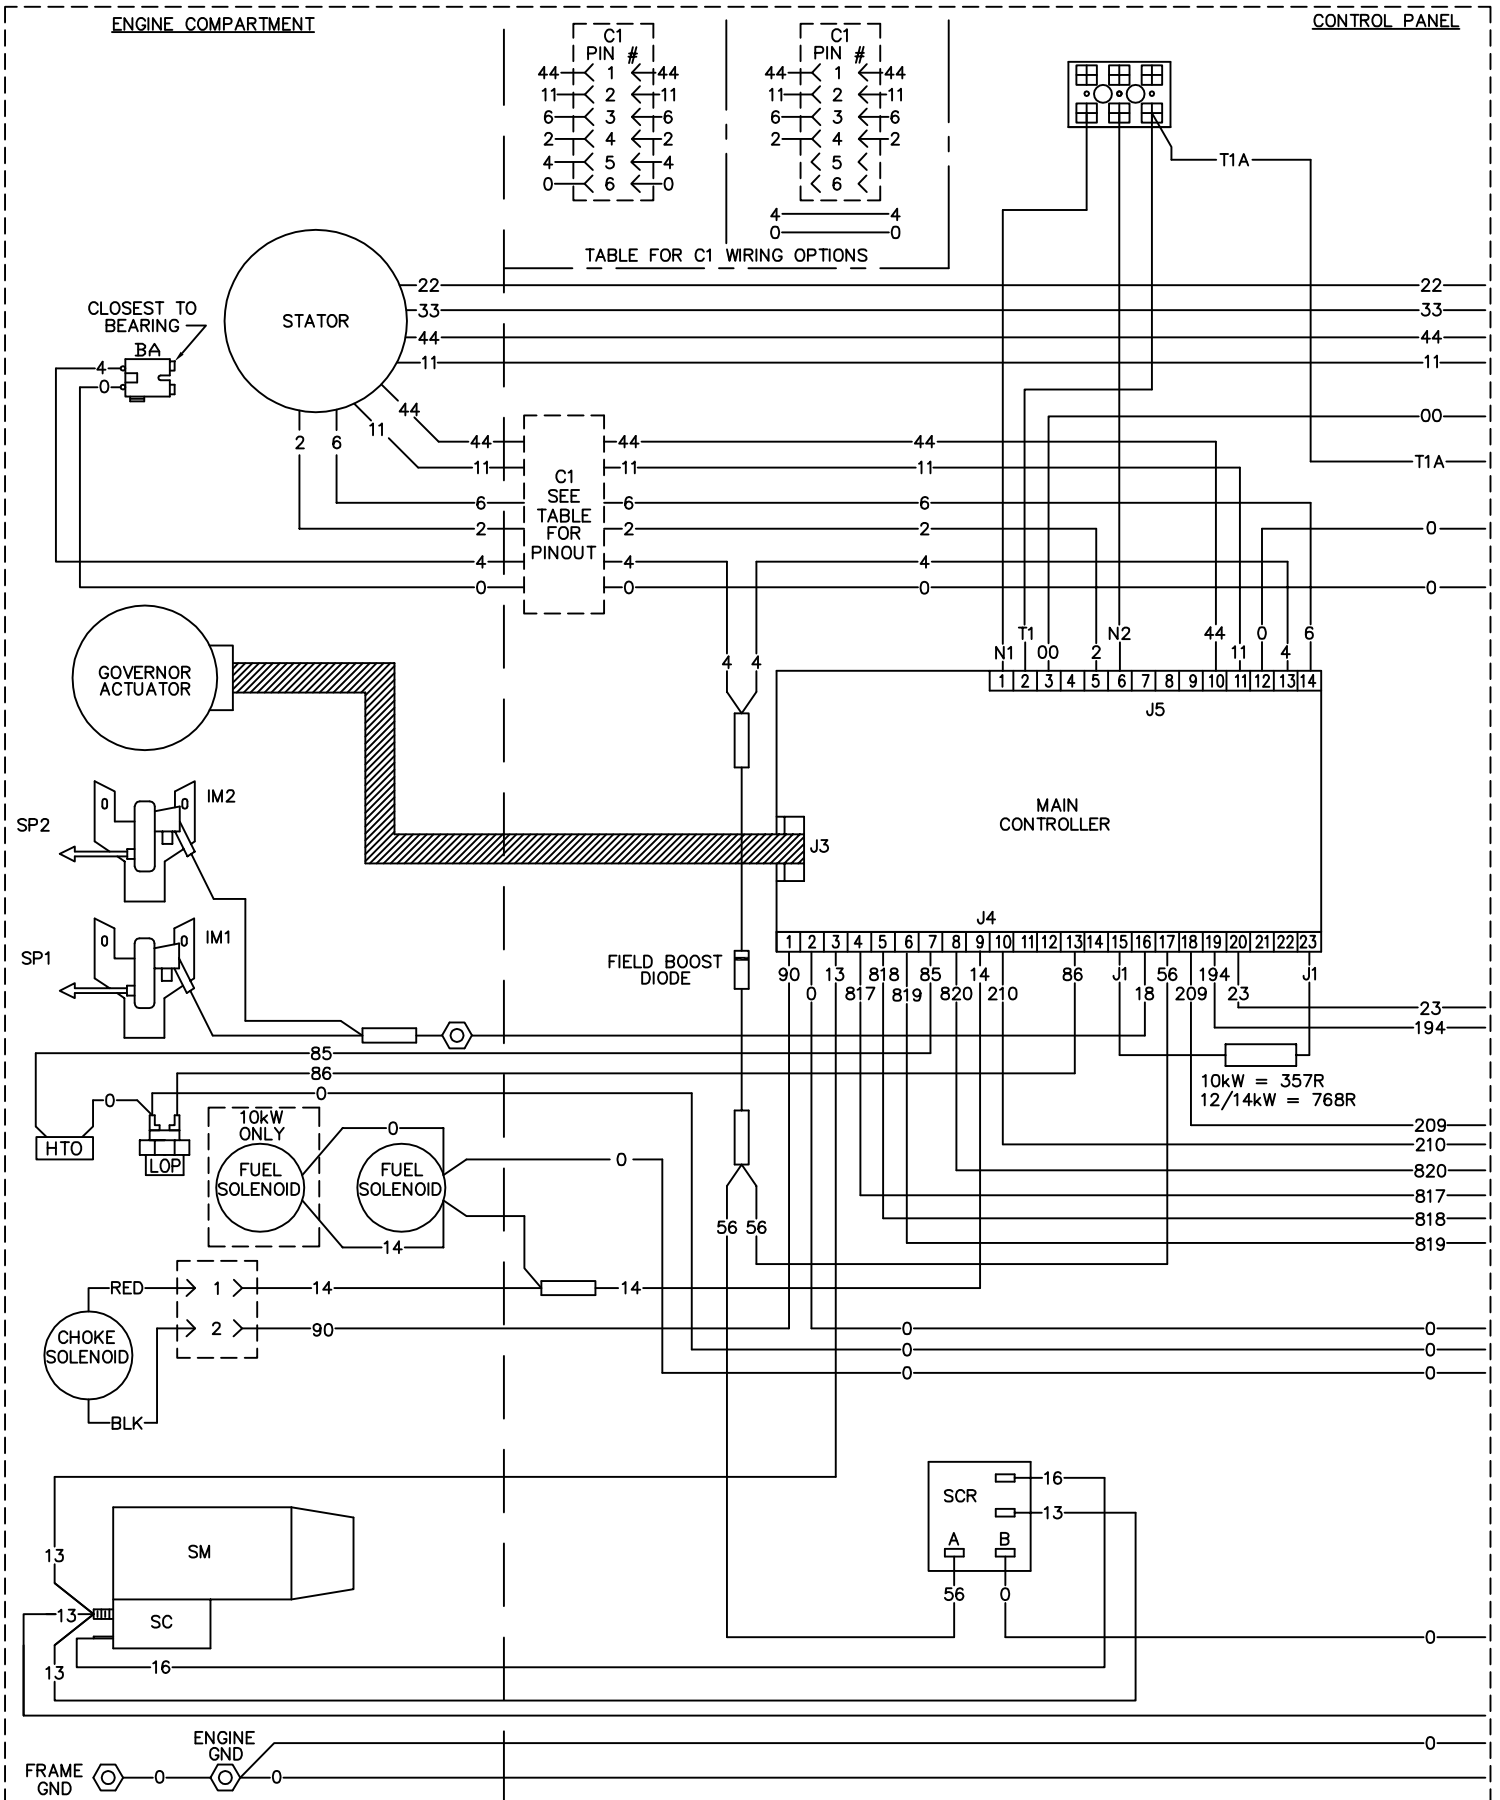

# GROUP G

REVISION: -C-  
DATE: 01/11/11

WIRING - DIAGRAM  
WD/SD 10-12/14KW AIRCOOLED HSB  
DRAWING #: 0H7358