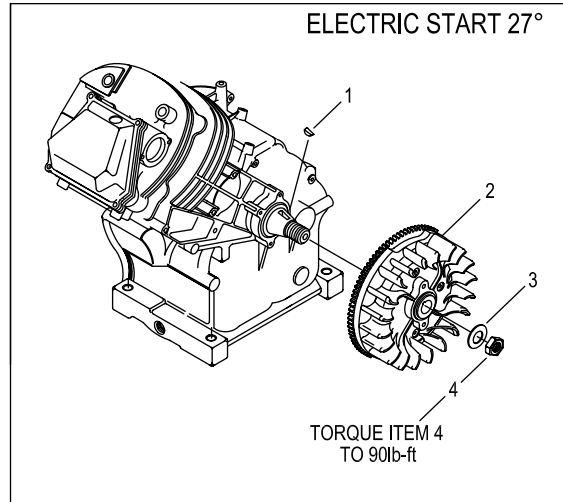

FLYWHEEL OPTION
ENGINE PRODUCTION LEVEL 10E

1	082774	1	KEY, WOODRUFF 4 x 19D
2	091222C	1	ASSY, FLYWHEEL W/RING GEAR 27 DEGREE
3	067198N	1	WASHER, BELV-20 X 2.2
4	067890	1	NUT, HEX – FLYWHEEL