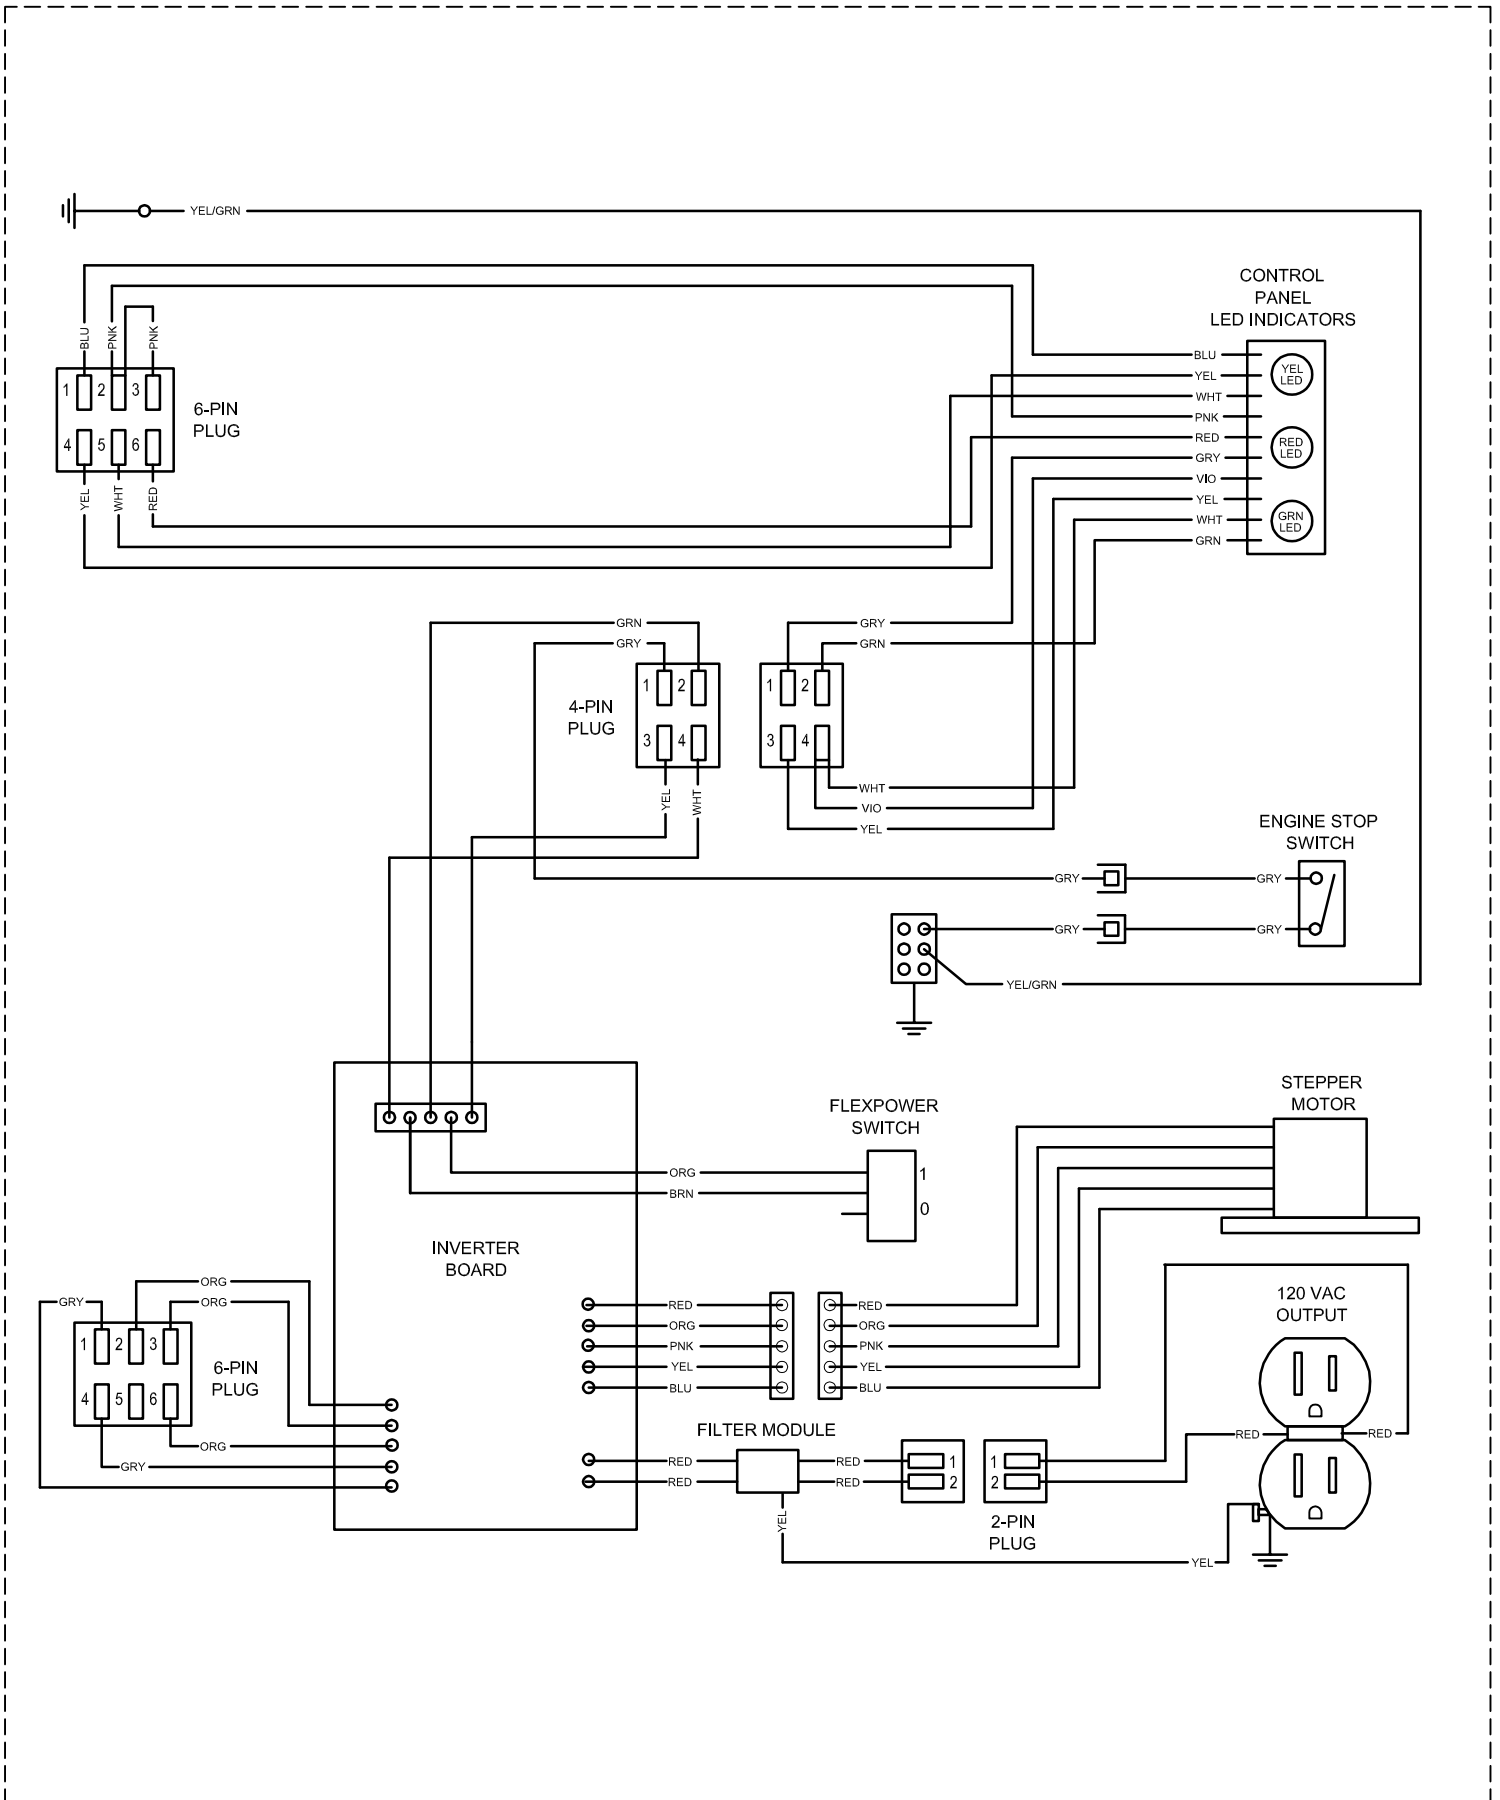

GROUP G

REVISION: -A-
DATE: 3/25/2010

WIRING - DIAGRAM
iX1400, iX1600, iX2000 PORTABLE
DRAWING #: 0H4349

GROUP G

REVISION: -A-
DATE: 3/25/2010

WIRING - DIAGRAM
iX1400, iX1600, iX2000 PORTABLE
DRAWING #: 0H4349