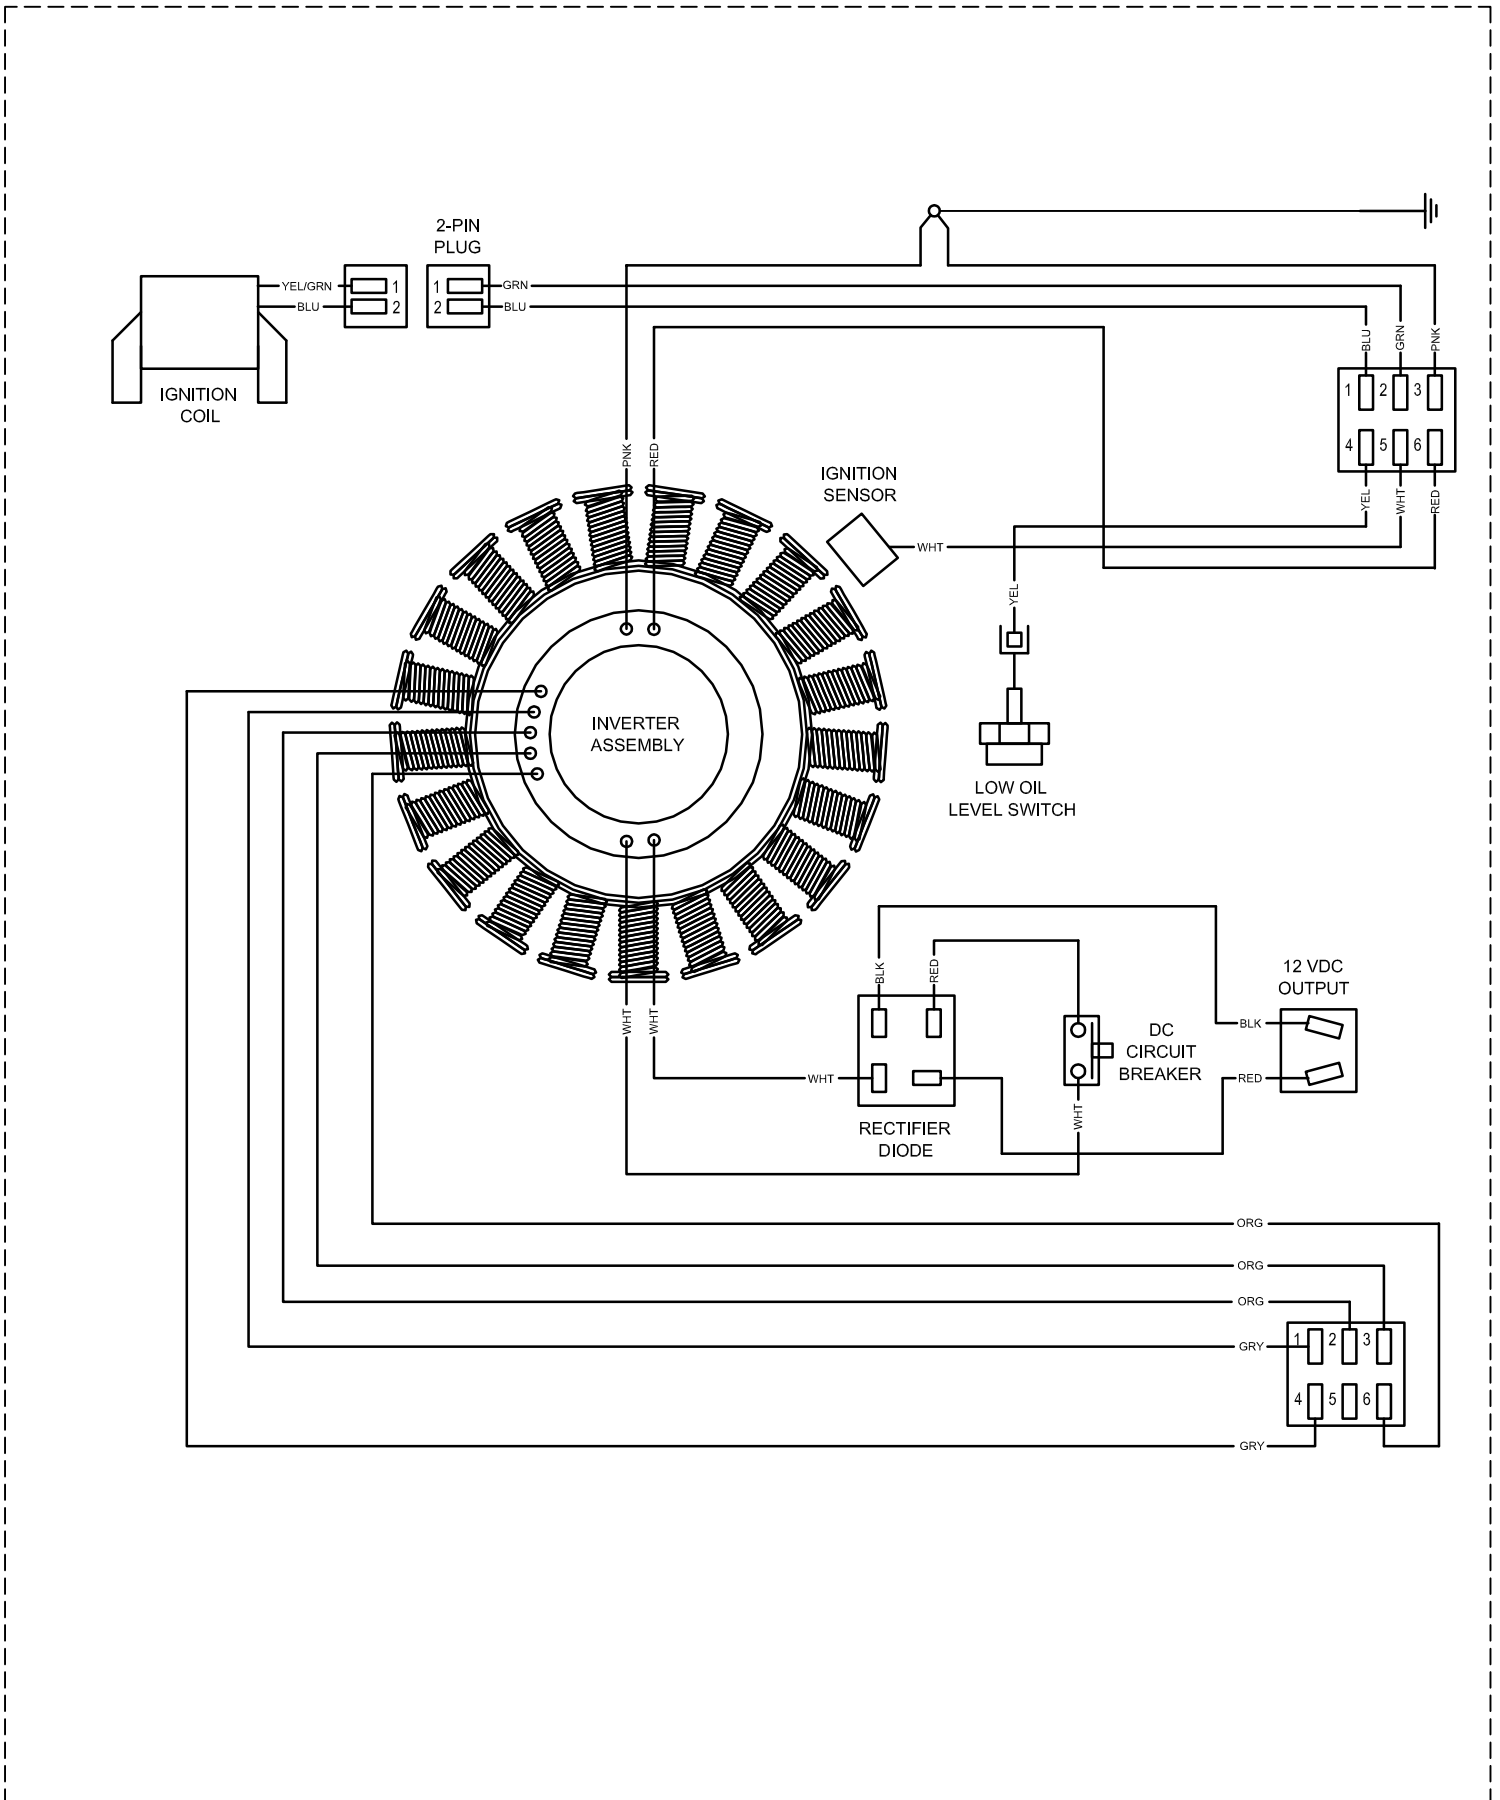

GROUP G

REVISION: -A-
DATE: 3/25/2010

WIRING - DIAGRAM
iX1400, iX1600, iX2000 PORTABLE
DRAWING #: 0H4349

GROUP G

REVISION: -A-
DATE: 3/25/2010

WIRING - DIAGRAM
iX1400, iX1600, iX2000 PORTABLE
DRAWING #: 0H4349