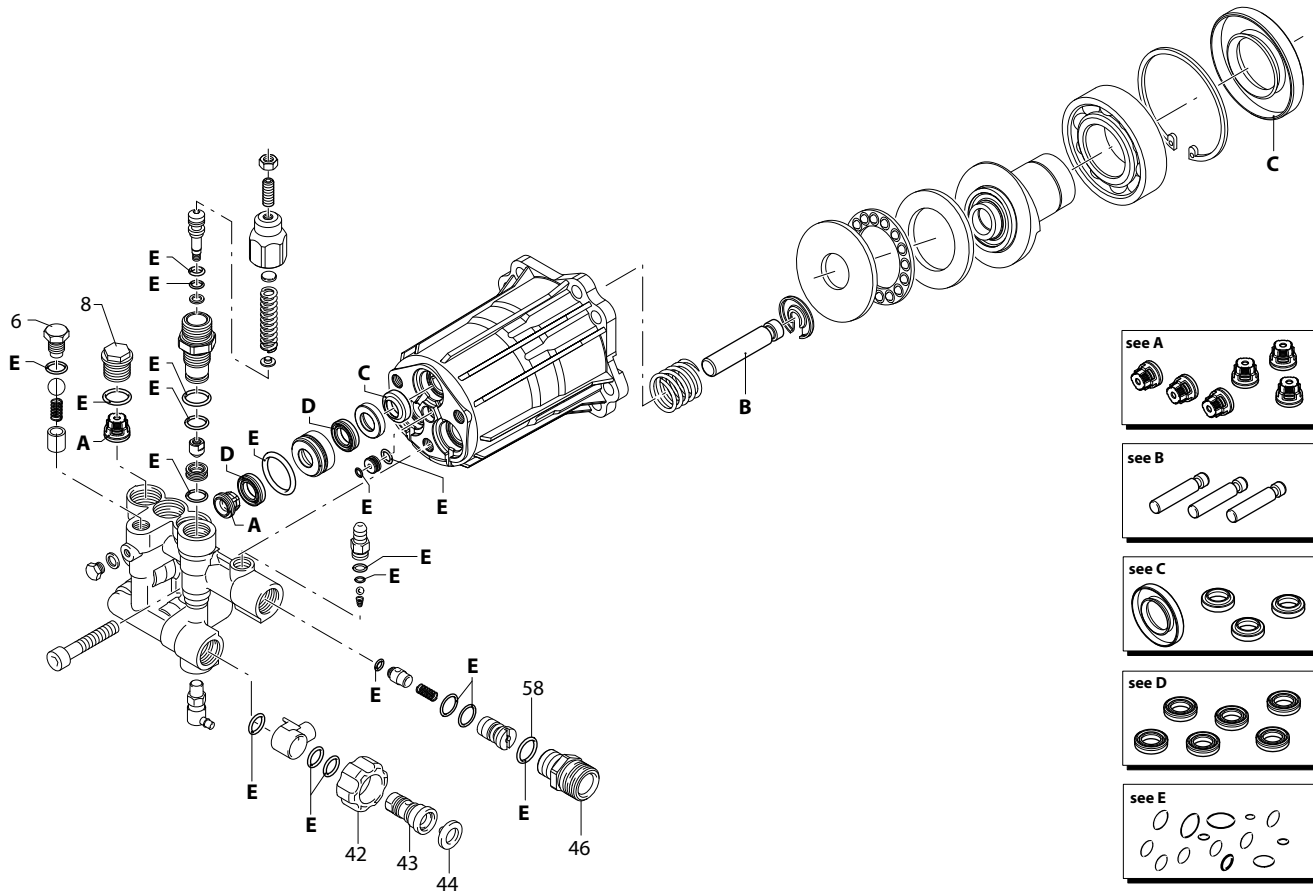

# POWER WASHER PUMP, AXIAL-2.5GPM 3400 PSI – REPLACEMENT PARTS

REF. #	Generac Part #	QTY	Description
	0J9375	1	PUMP-RMV 2.5G30 W/ EXTRA PORT
6	0H95650130	1	PLUG
8	0J93750100	3	PLUG
42	0H95650120	1	SUCTION FITTING
43	0J93750101	1	SUCTION FITTING
44	0H95650122	1	FILTER
46	0H95650123	1	OUTLET FITTING
58	0H95650124	4	O-RING

REF. #	Generac Part #	Description
A	0J04790110	KIT - VALVES
B	0J04790111	KIT - PISTONS
C	0J93750102	KIT - OIL SEALS
D	0J04790113	KIT - WATER SEALS
E	0J93750103	KIT - O-RINGS

**GENERAC**<sup>®</sup>

Generac Power Systems, Inc.  
 S45 W29290 Hwy. 59  
 Waukesha, WI 53189  
 1-888-GENERAC (1-888-436-3722)