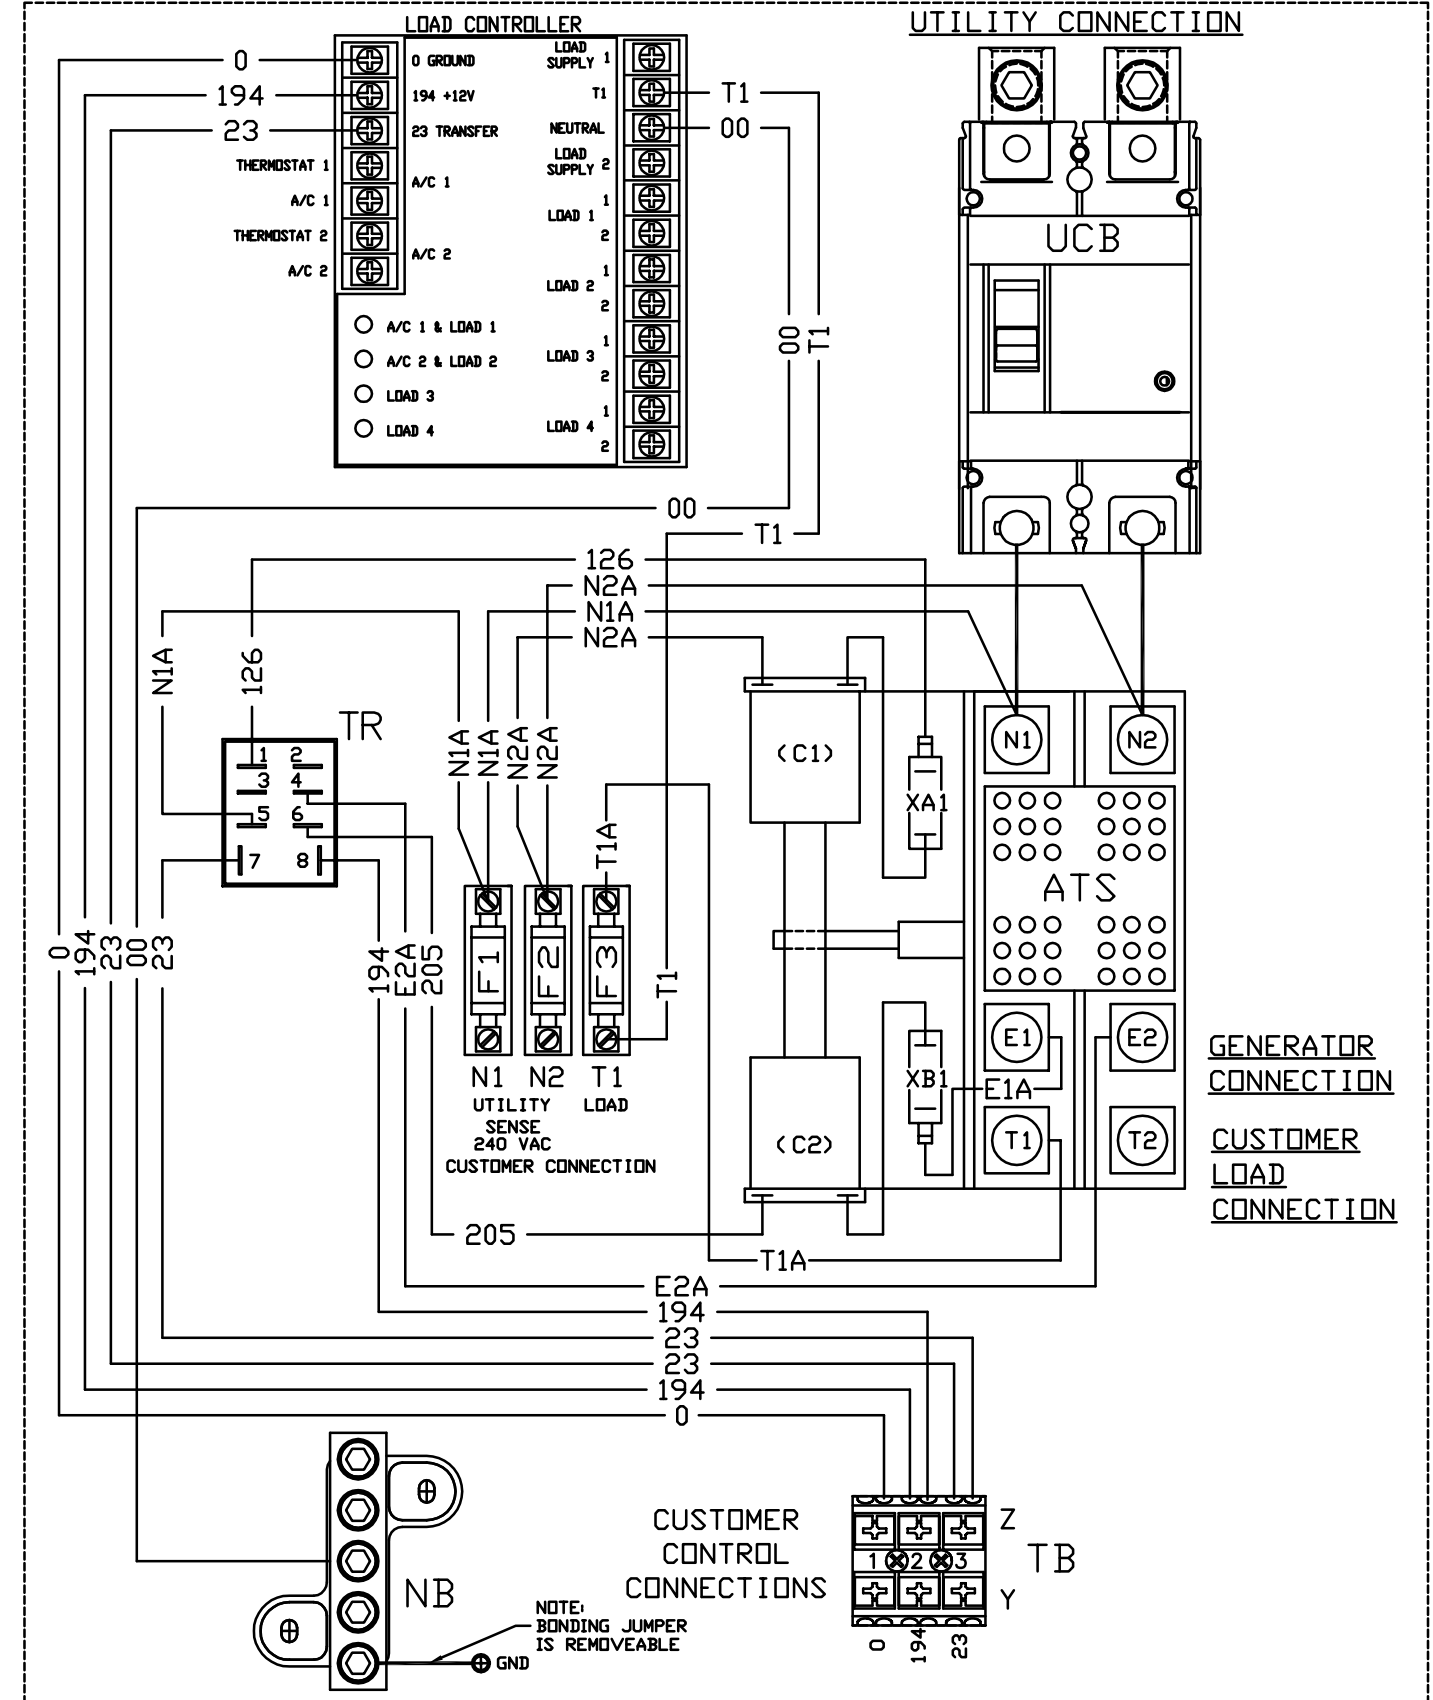

SCHMATIC - DIAGRAM

NOTE:
ALL CONTACTS SHOWN WITH
TRANSFER SWITCH IN UTILITY
POSITION.

WIRING - DIAGRAM

-A-	RELEASED FOR PRODUCTION
2/28/12	J-4251-B CHANGE RELAY TERMINAL NUMBERS TO MATCH DISC RELAY
4/22/13	J-5049-C CHANGE RELAY TERMINAL NUMBERS TO MATCH DISC RELAY

EST. VT. FIN. VT.		DRAWING TITLE SD/WD 100/200A XFER SW RTSY 2013		GENRAC POWER SYSTEMS Waukesha P.O. BOX 8 WAUKESHA, WIS. 53187	
DO NOT SCALE UNLESS OTHERWISE SPECIFIED		MATERIAL N/A		FILE NAME OK0135-C.DWG	
SVN	MJB	DATE	9/20/12	APPD	N/A
CHKD	JJJ	DATE	10/9/12	APPD	GDW
RELEASED FOR PRODUCTION		DATE	10/18/12	SCALE	1 = 1
		DATE	10/18/12	SIZE	RTS 2013
		0K0135		C	