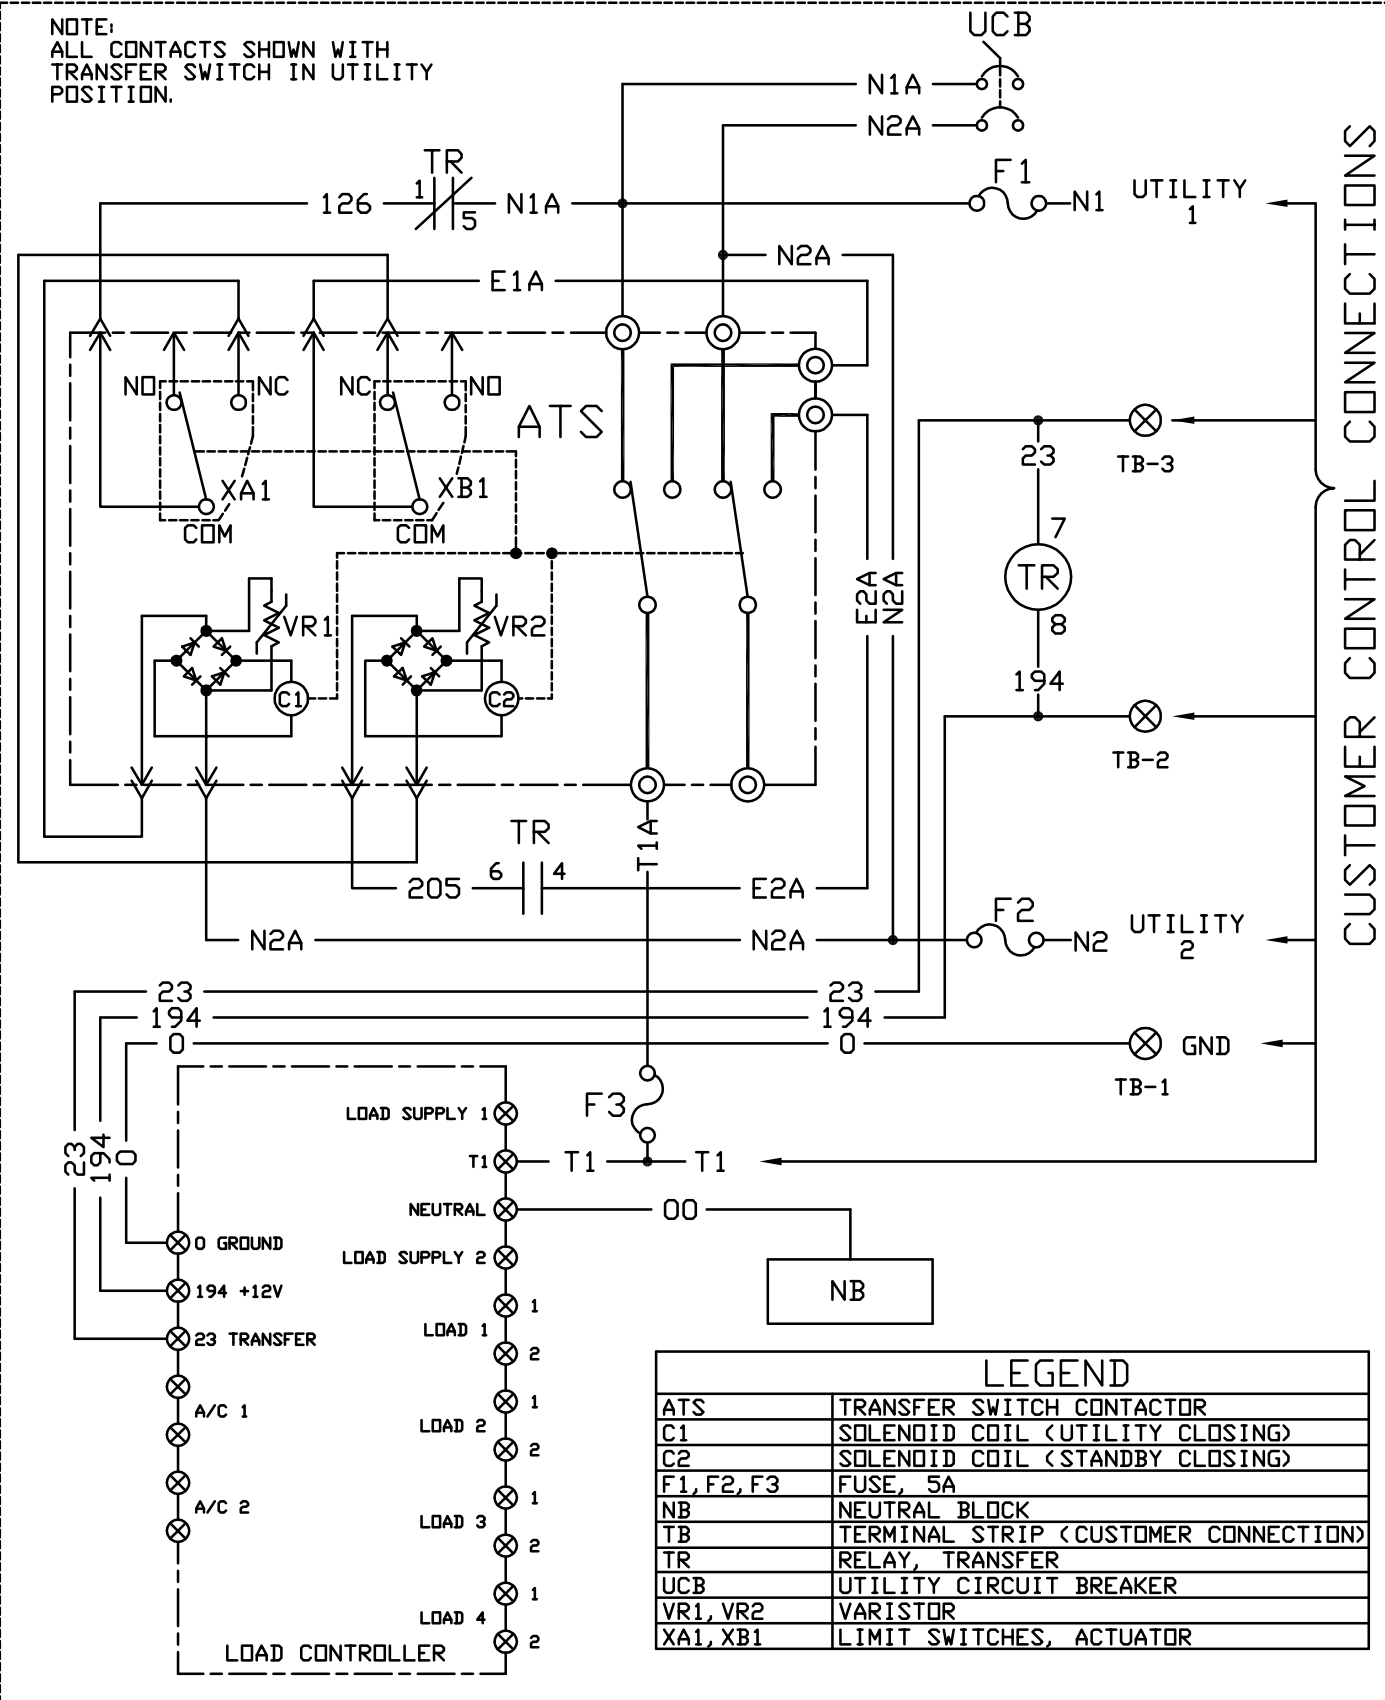

SCHMATIC - DIAGRAM

NOTE:
ALL CONTACTS SHOWN WITH
TRANSFER SWITCH IN UTILITY
POSITION.

WIRING - DIAGRAM

-A-	RELEASED FOR PRODUCTION
2/28/12	J-4251-B CHANGE RELAY TERMINAL NUMBERS TO MATCH DISC RELAY
4/22/13	J-5049-C CHANGE RELAY TERMINAL NUMBERS TO MATCH DISC RELAY

EST. VT. FIN. VT.		DRAWING TITLE SD/WD 100/200A XFER SW RTSY 2013		GENRAC POWER SYSTEMS Waukesha P.O. BOX 8 WAUKESHA, WIS. 53187	
DO NOT SCALE UNLESS OTHERWISE SPECIFIED		MATERIAL N/A		FILE NAME OK0135-C.DWG	
SVN MJB	DATE 9/20/12	APP N/A	DATE N/A	SCALE 1 = 1	REV RTS 2013
CHKD JJJ	DATE 10/9/12	APPD GDW	DATE 10/18/12	0K0135	
RELEASED FOR PRODUCTION		DATE 10/18/12		C	