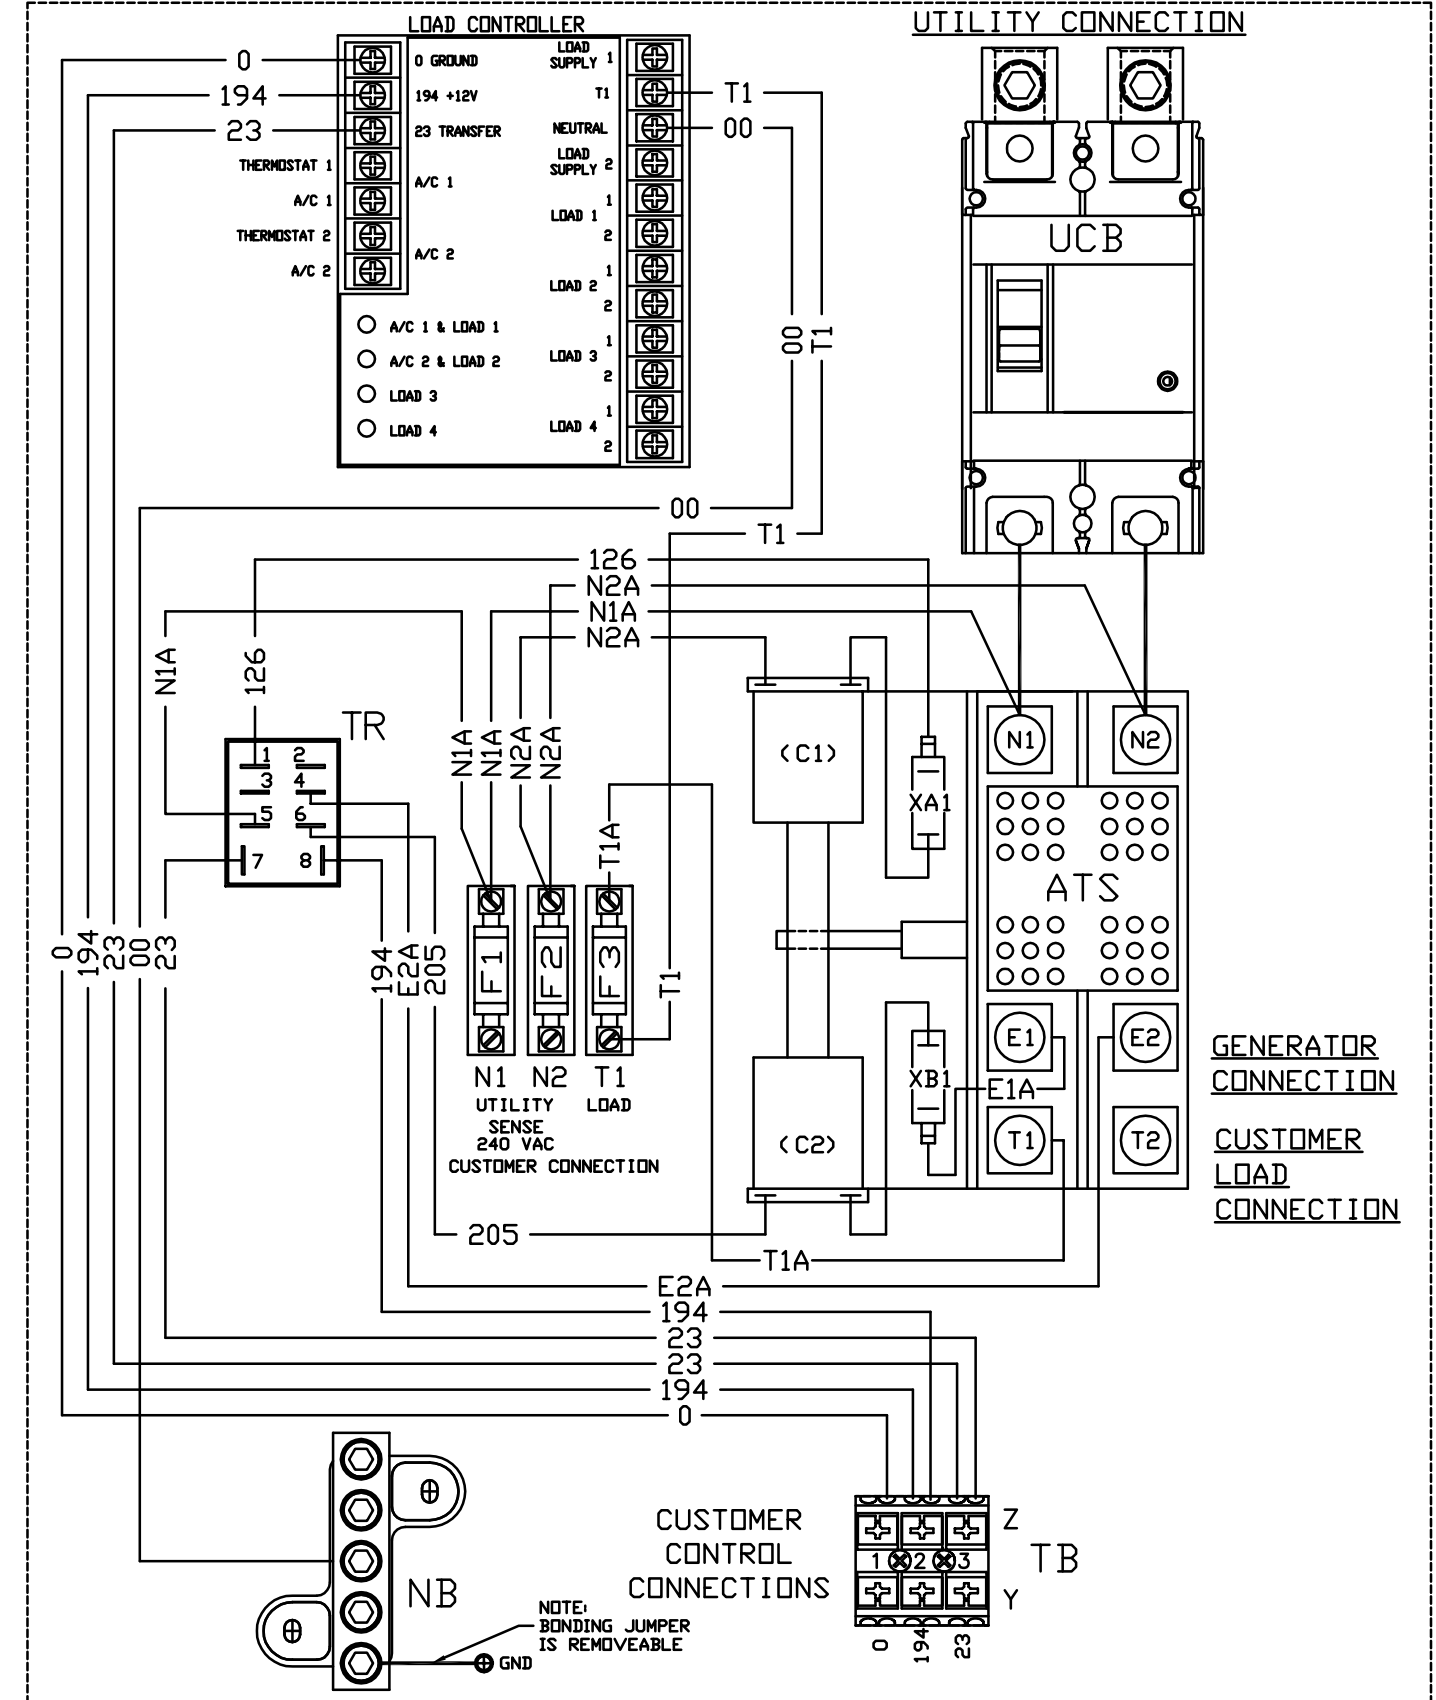

SCHMATIC - DIAGRAM

NOTE:
ALL CONTACTS SHOWN WITH
TRANSFER SWITCH IN UTILITY
POSITION.

WIRING - DIAGRAM

-A-	RELEASED FOR PRODUCTION
2/28/12	J-4251-B CHANGE RELAY TERMINAL NUMBERS TO MATCH DISC RELAY
4/22/13	J-5049-C CHANGE RELAY TERMINAL NUMBERS TO MATCH DISC RELAY

EST. VT. FIN. VT.		DRAWING TITLE SD/WD 100/200A XFER SW RTSY 2013		GENRAC POWER SYSTEMS Waukesha P.O. BOX 8 WAUKESHA, WIS. 53187	
DO NOT SCALE UNLESS OTHERWISE SPECIFIED		MATERIAL N/A		FILE NAME OK0135-C.DWG	
SVN MJB	DATE 9/20/12	APP N/A	DATE N/A	SCALE 1 = 1	REV RTS 2013
CHKD JJJ	DATE 10/9/12	APPD GDW	DATE 10/18/12	0K0135	
RELEASED FOR PRODUCTION		DATE 10/18/12		C	