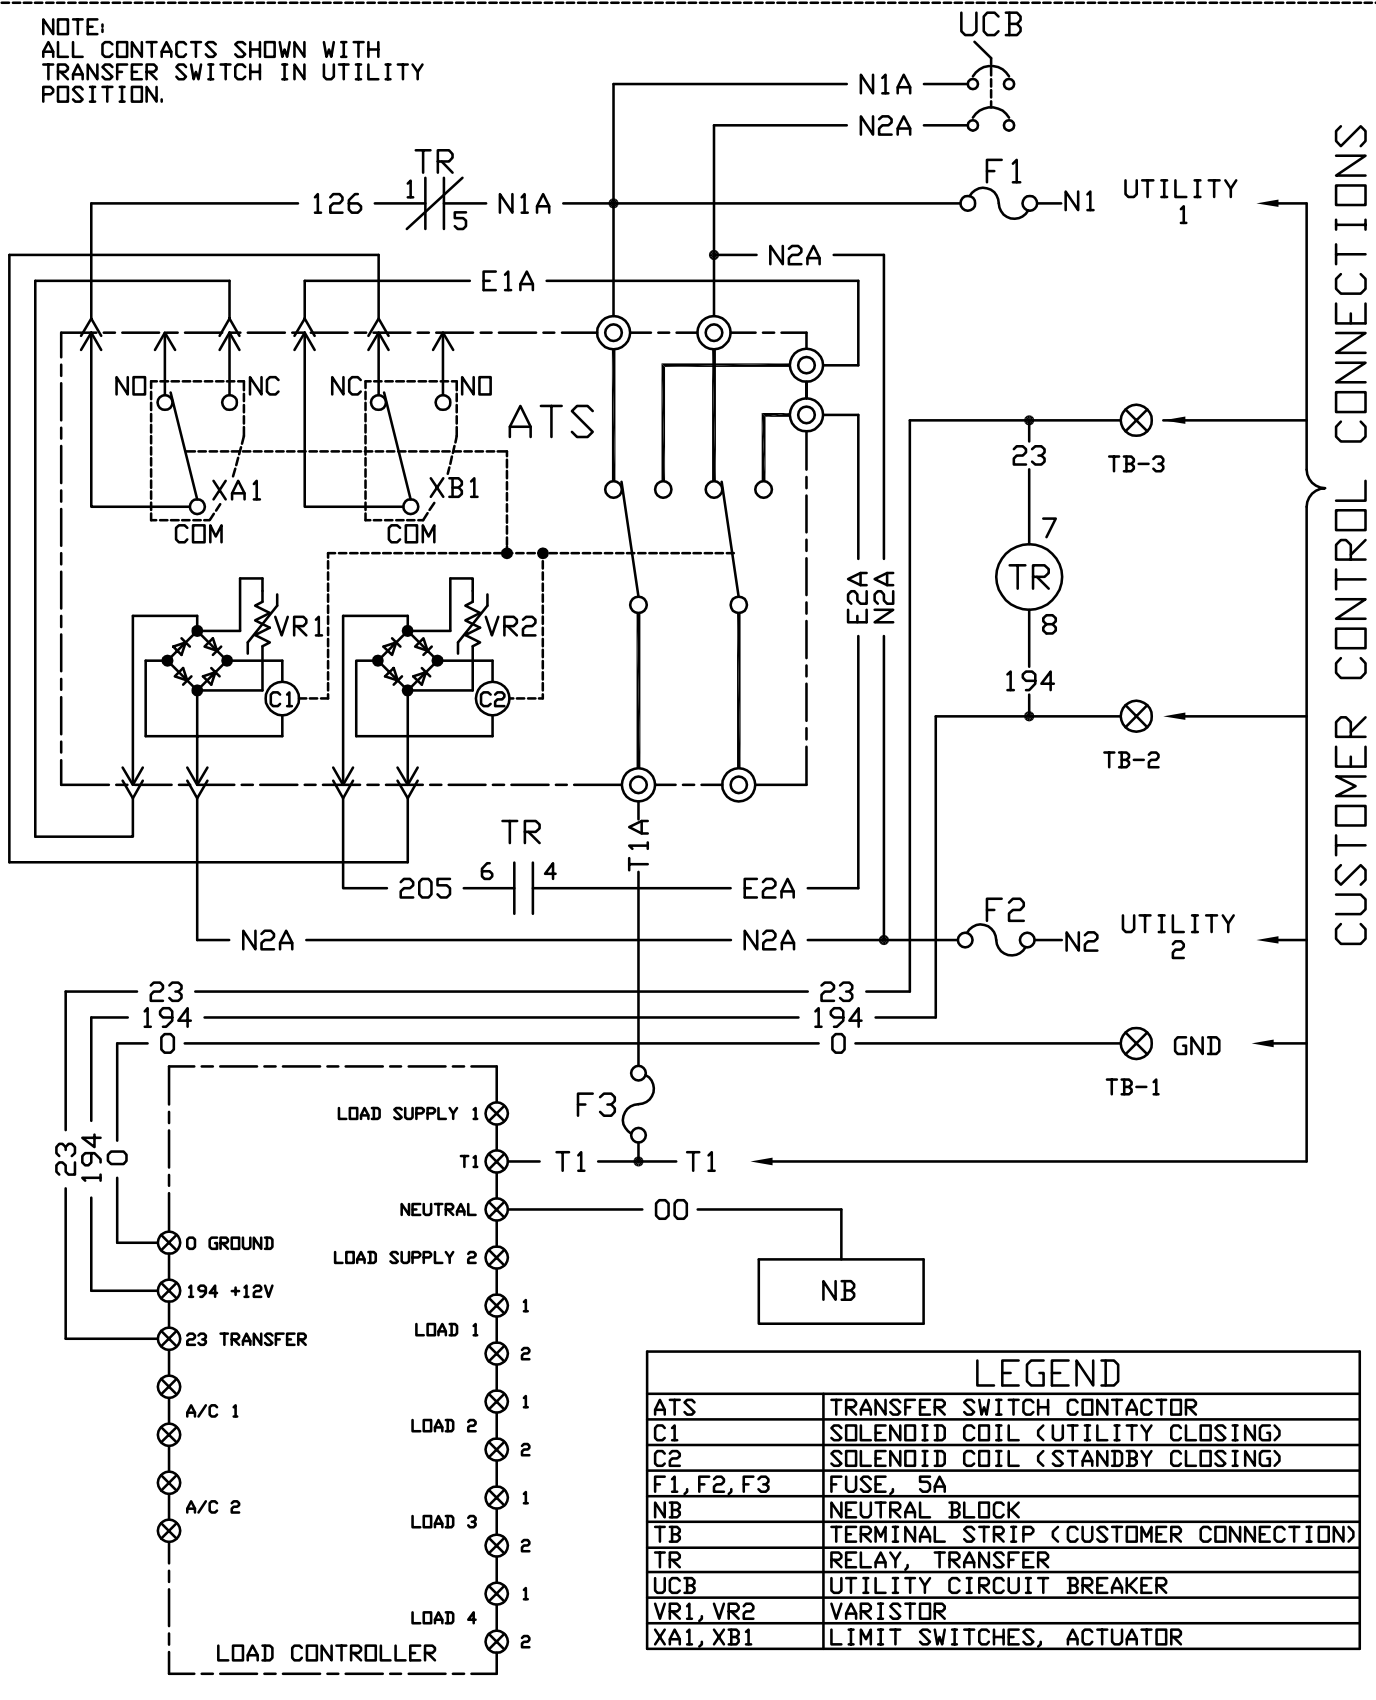

SCHMATIC - DIAGRAM

NOTE:
ALL CONTACTS SHOWN WITH
TRANSFER SWITCH IN UTILITY
POSITION.

WIRING - DIAGRAM

-A-	RELEASED FOR PRODUCTION
2/28/12	J-4251-B CHANGE RELAY TERMINAL NUMBERS TO MATCH DISC RELAY
4/22/13	J-5049-C CHANGE RELAY TERMINAL NUMBERS TO MATCH DISC RELAY

EST. VT. FIN. VT.		DRAWING TITLE SD/WD 100/200A XFER SW RTSY 2013		GENRAC POWER SYSTEMS Waukesha P.O. BOX 8 WAUKESHA, WIS. 53187	
DO NOT SCALE UNLESS OTHERWISE SPECIFIED		MATERIAL N/A		FILE NAME OK0135-C.DWG	
SVN	MJB	DATE	9/20/12	APPD	N/A
CHKD	JJJ	DATE	10/9/12	APPD	GDW
RELEASED FOR PRODUCTION		DATE	10/18/12	SCALE	1 = 1
		DATE	10/18/12	SIZE	RTS 2013
		0K0135		C	