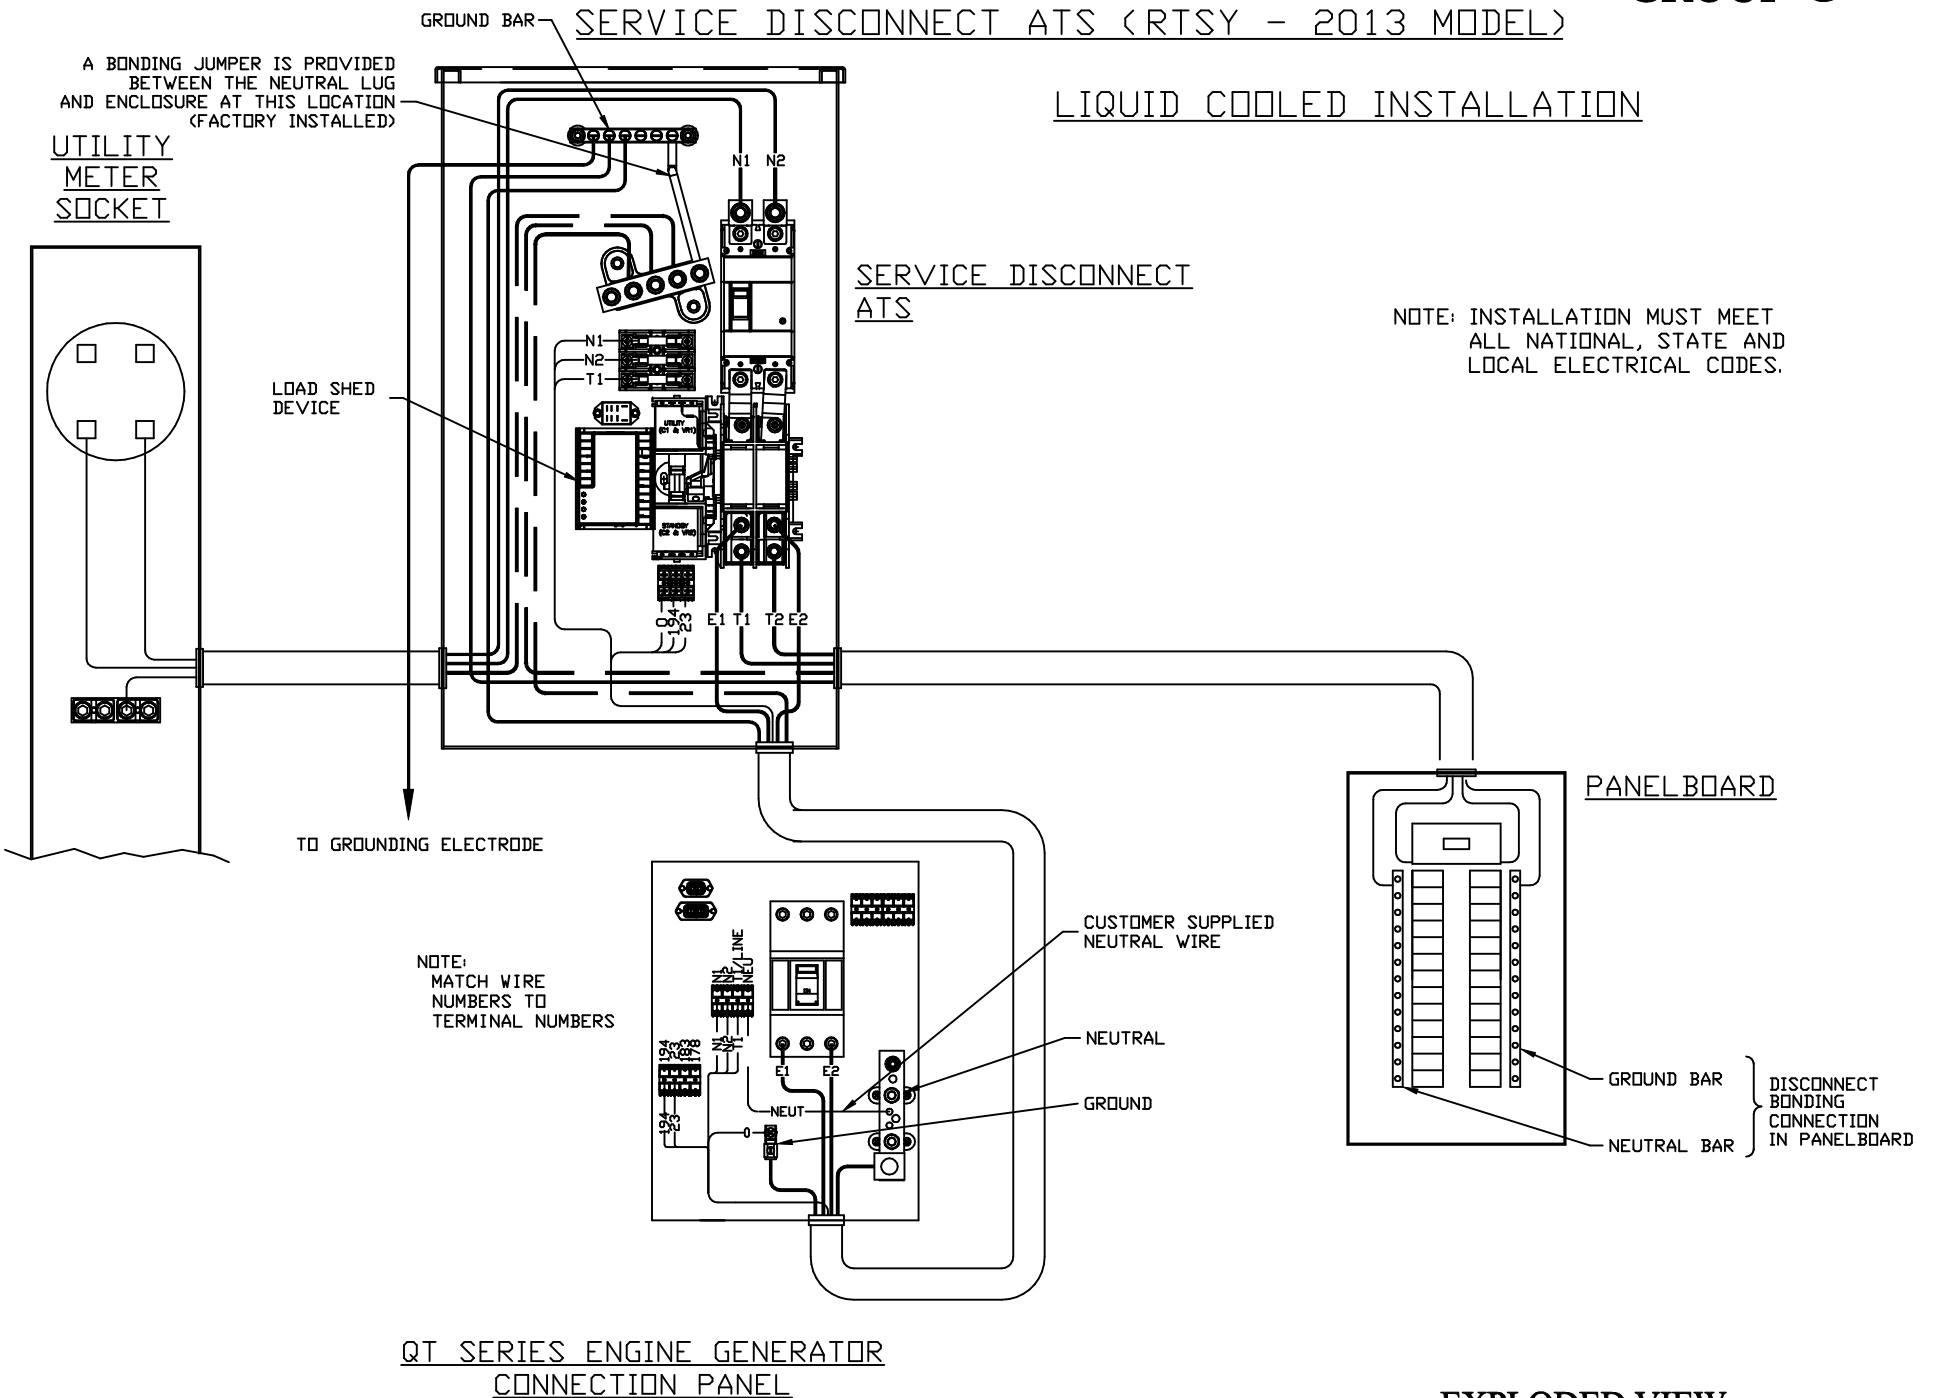

SERVICE DISCONNECT ATS (RTSY - 2013 MODEL)

LIQUID COOLED INSTALLATION

EXPLODED VIEW: RTS XFER SW INTERCONNECTIONS

DRAWING #: 0K2425

APPLICABLE TO:

GROUP G

THIS PAGE IS LEFT INTENTIONALLY BLANK