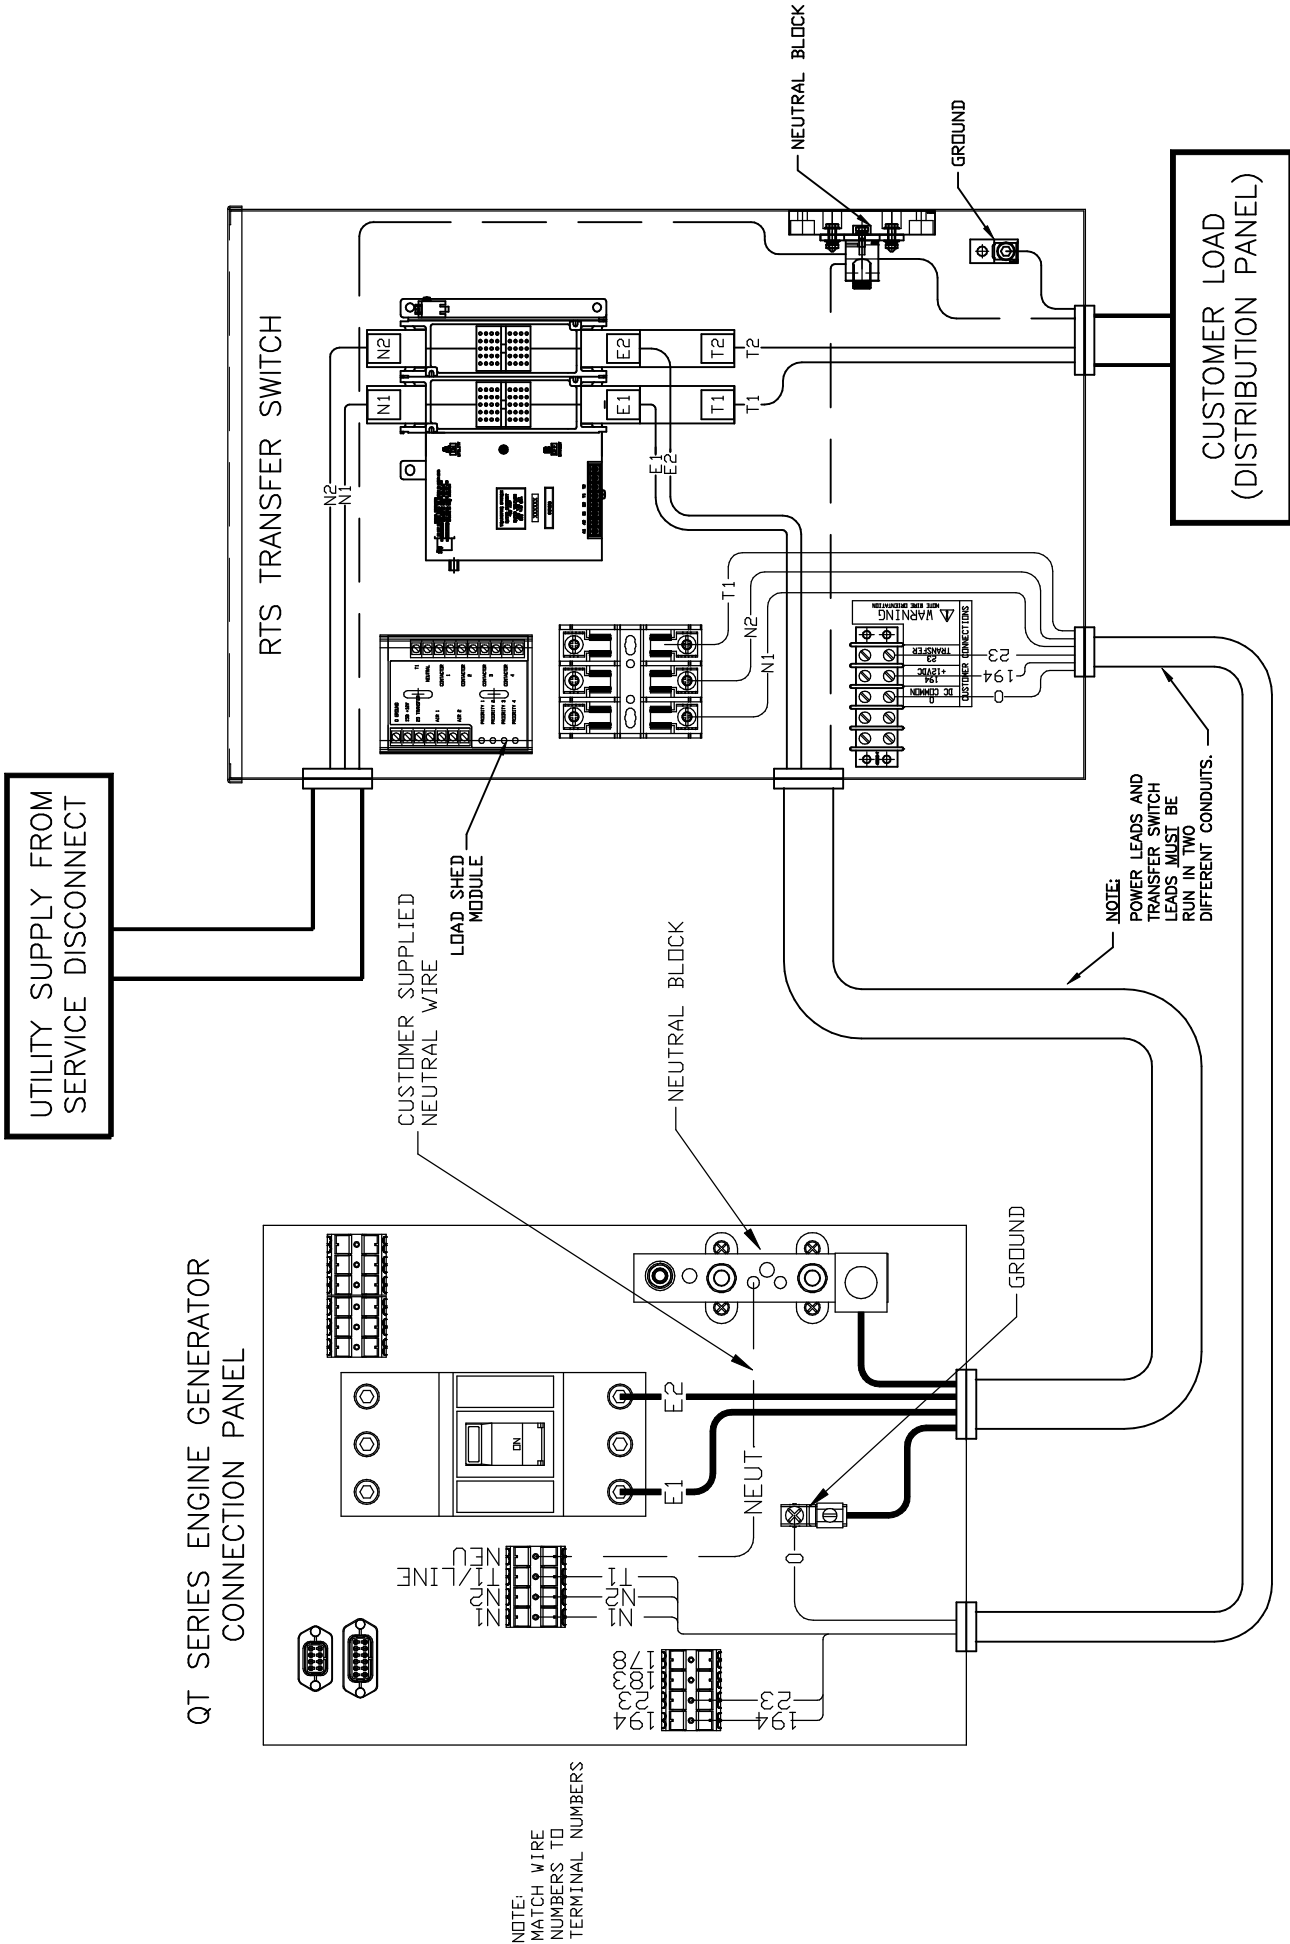

GROUP G

UTILITY SUPPLY FROM SERVICE DISCONNECT

QT SERIES ENGINE GENERATOR CONNECTION PANEL

RTS TRANSFER SWITCH

CUSTOMER LOAD (DISTRIBUTION PANEL)

NOTE: MATCH WIRE NUMBERS TO TERMINAL NUMBERS

EXPLODED VIEW:
RTS INTERCONNECTION DIAGRAM
DRAWING #: 0H7453

REVISION: H-7539-C
DATE: 9/24/10

EXPLODED VIEW: RTS INTERCONNECTION DIAGRAM

DRAWING #: 0H7453

APPLICABLE TO:

GROUP G

THIS PAGE IS LEFT INTENTIONALLY BLANK