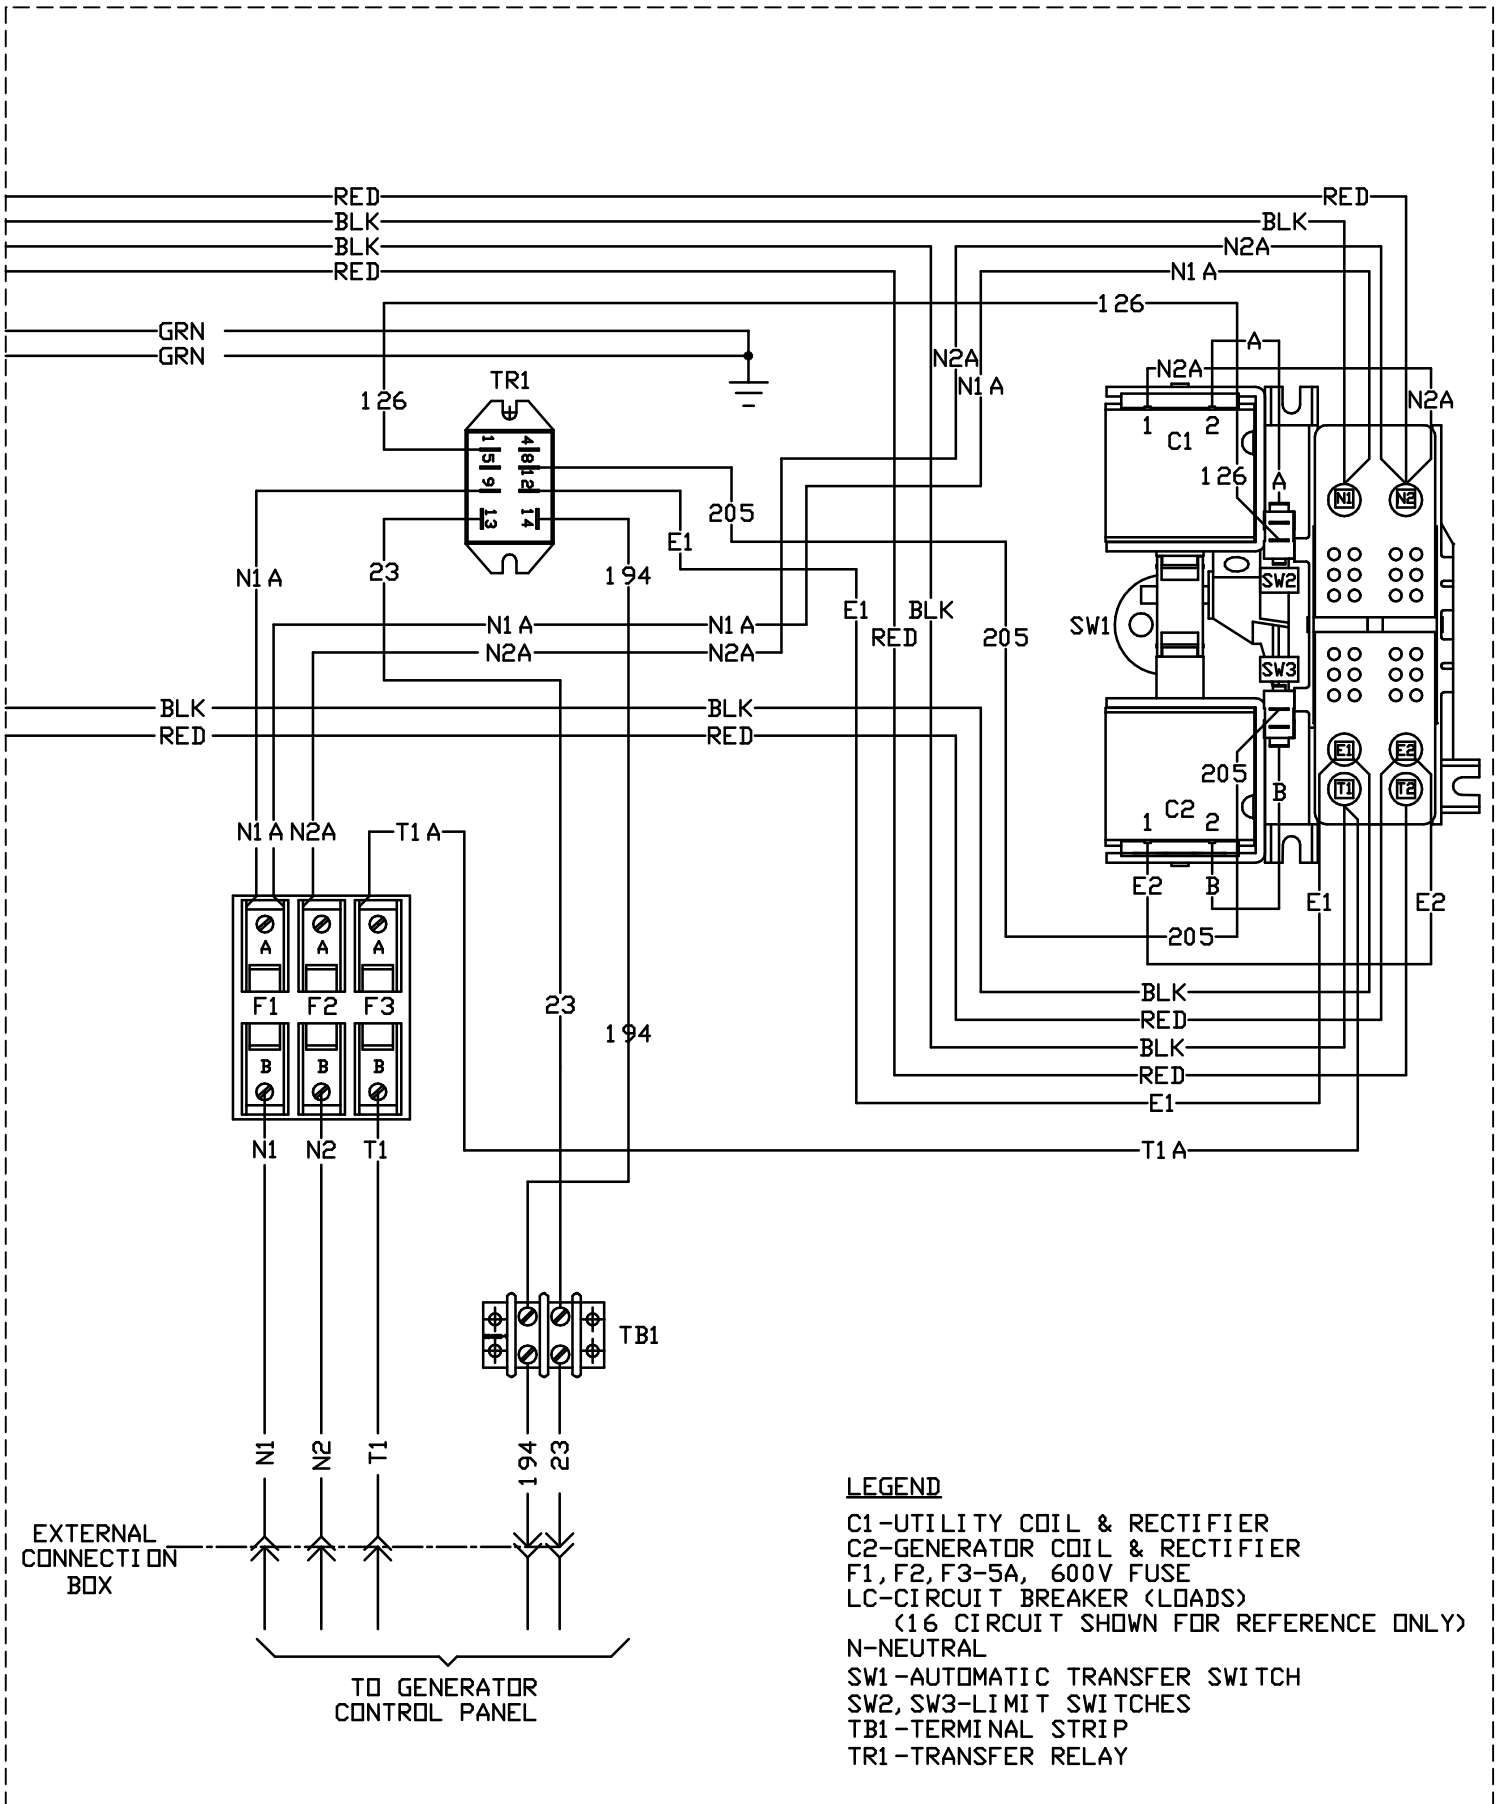

GROUP G

REVISION: "A"
DATE: 01/21/13

WIRING - DIAGRAM
HSB TRANSFER SWITCH 100A
DRAWING #: 0H6453

GROUP G

REVISION: "A"
DATE: 01/21/13

WIRING - DIAGRAM
HSB TRANSFER SWITCH 100A
DRAWING #: 0H6453