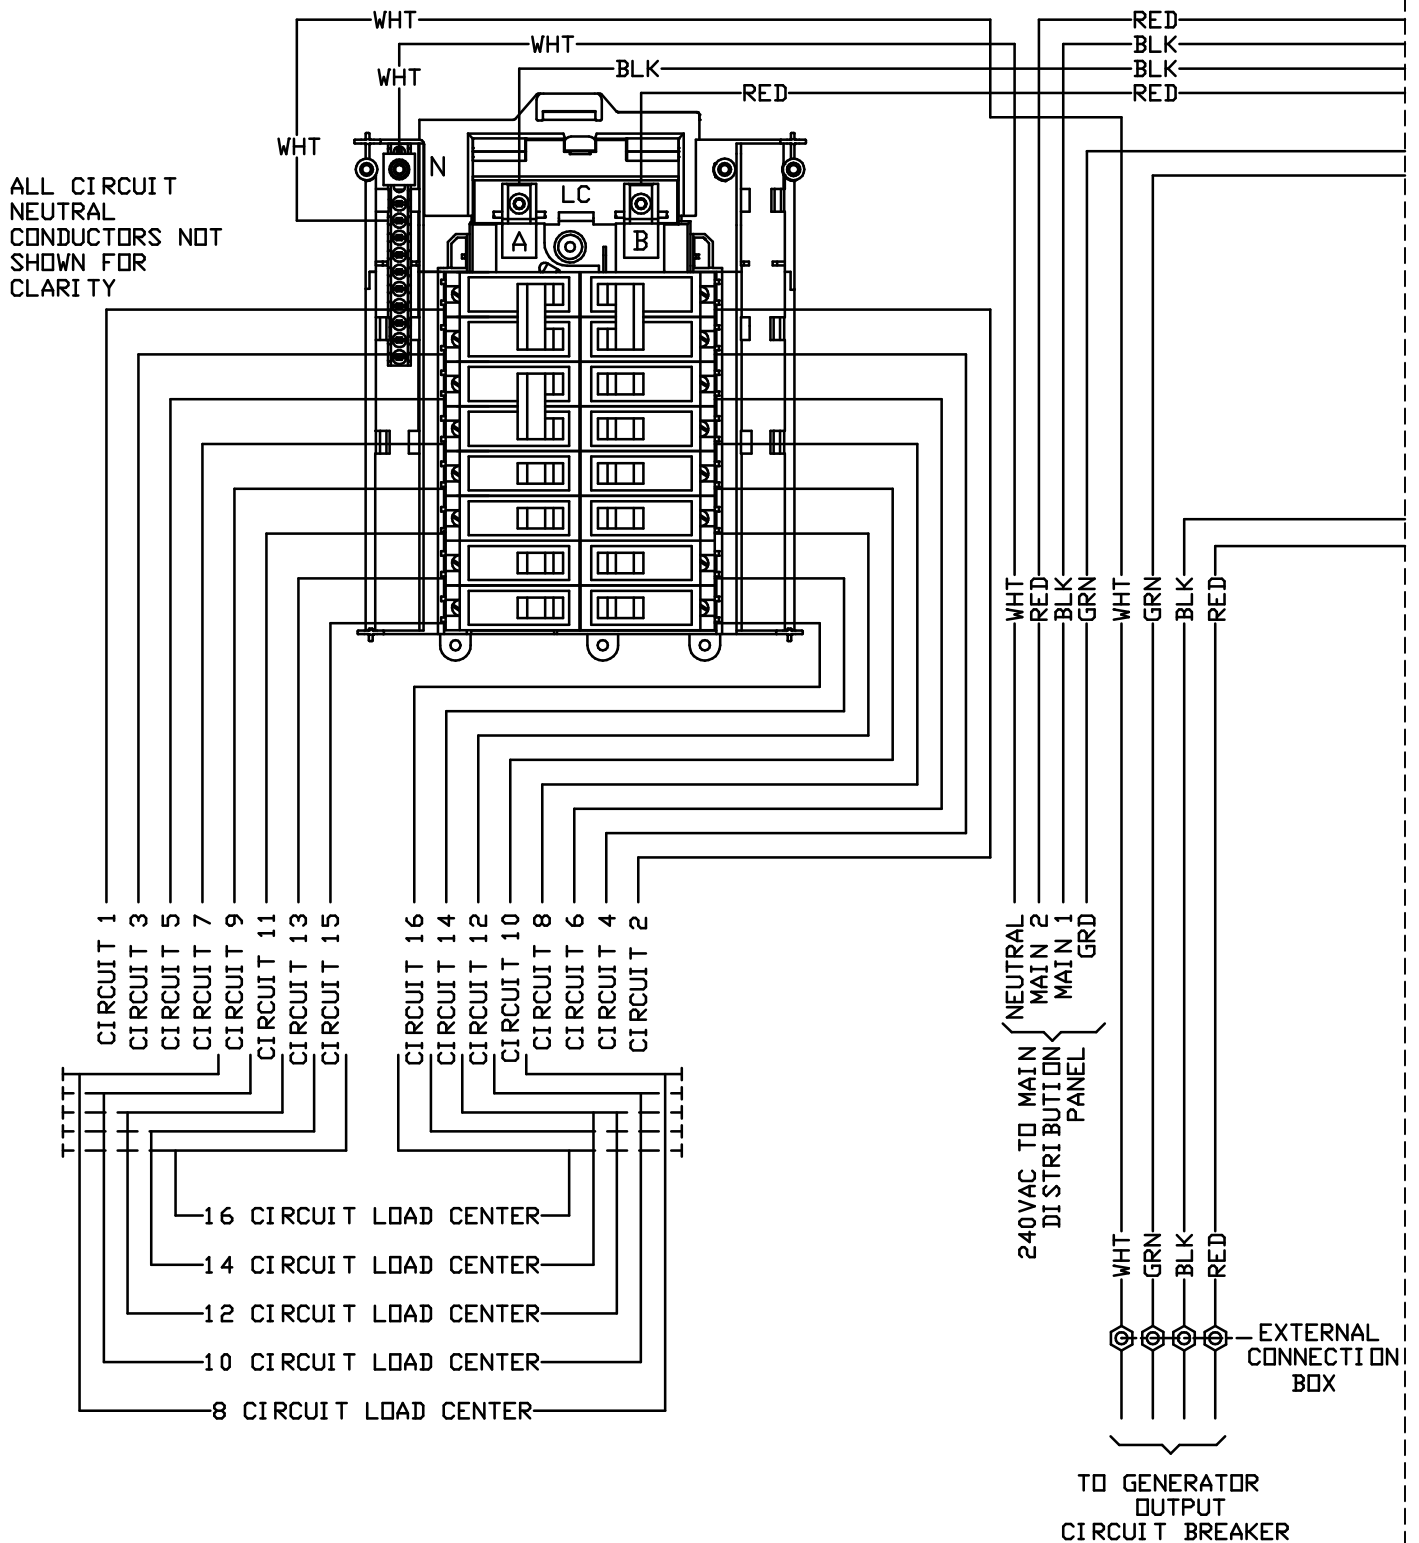

GROUP G

REVISION: "A"
DATE: 01/21/13

WIRING - DIAGRAM
HSB TRANSFER SWITCH 100A
DRAWING #: 0H6453

GROUP G

REVISION: "A"
DATE: 01/21/13

WIRING - DIAGRAM
HSB TRANSFER SWITCH 100A
DRAWING #: 0H6453