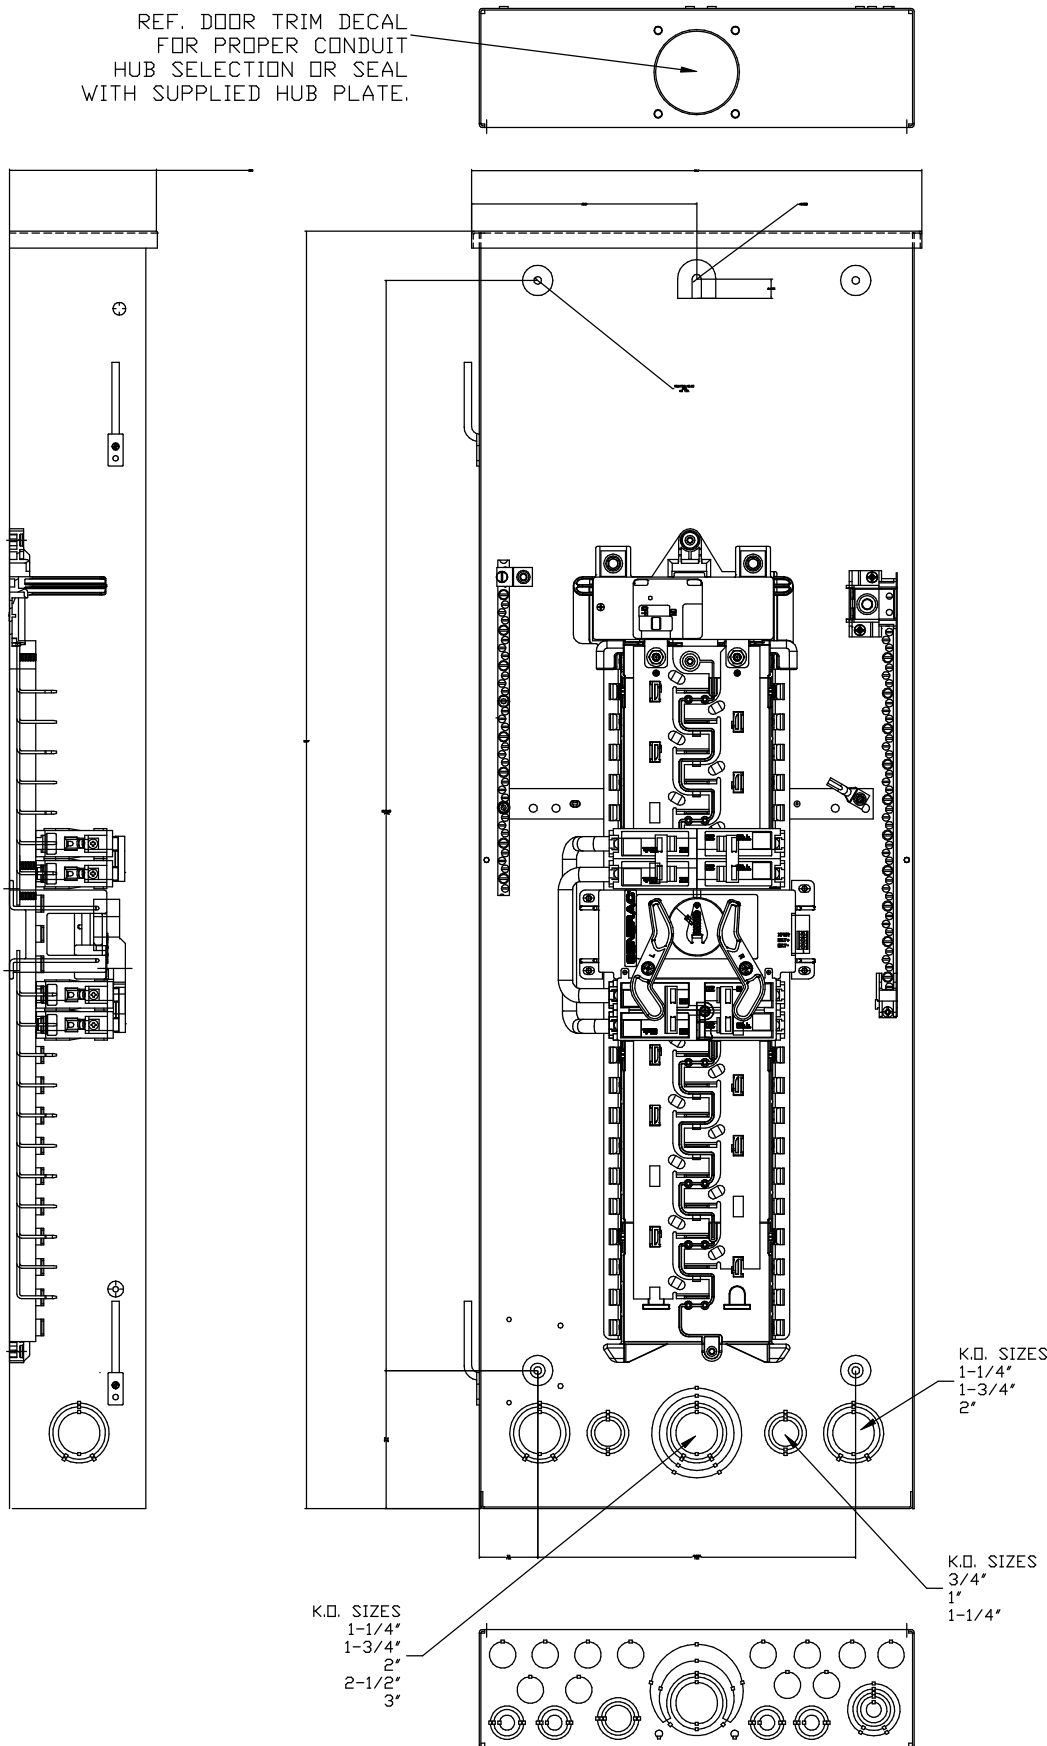

REF. DOOR TRIM DECAL  
FOR PROPER CONDUIT  
HUB SELECTION OR SEAL  
WITH SUPPLIED HUB PLATE.

IT IS ACCEPTABLE  
TO INVERT LOAD CENTER