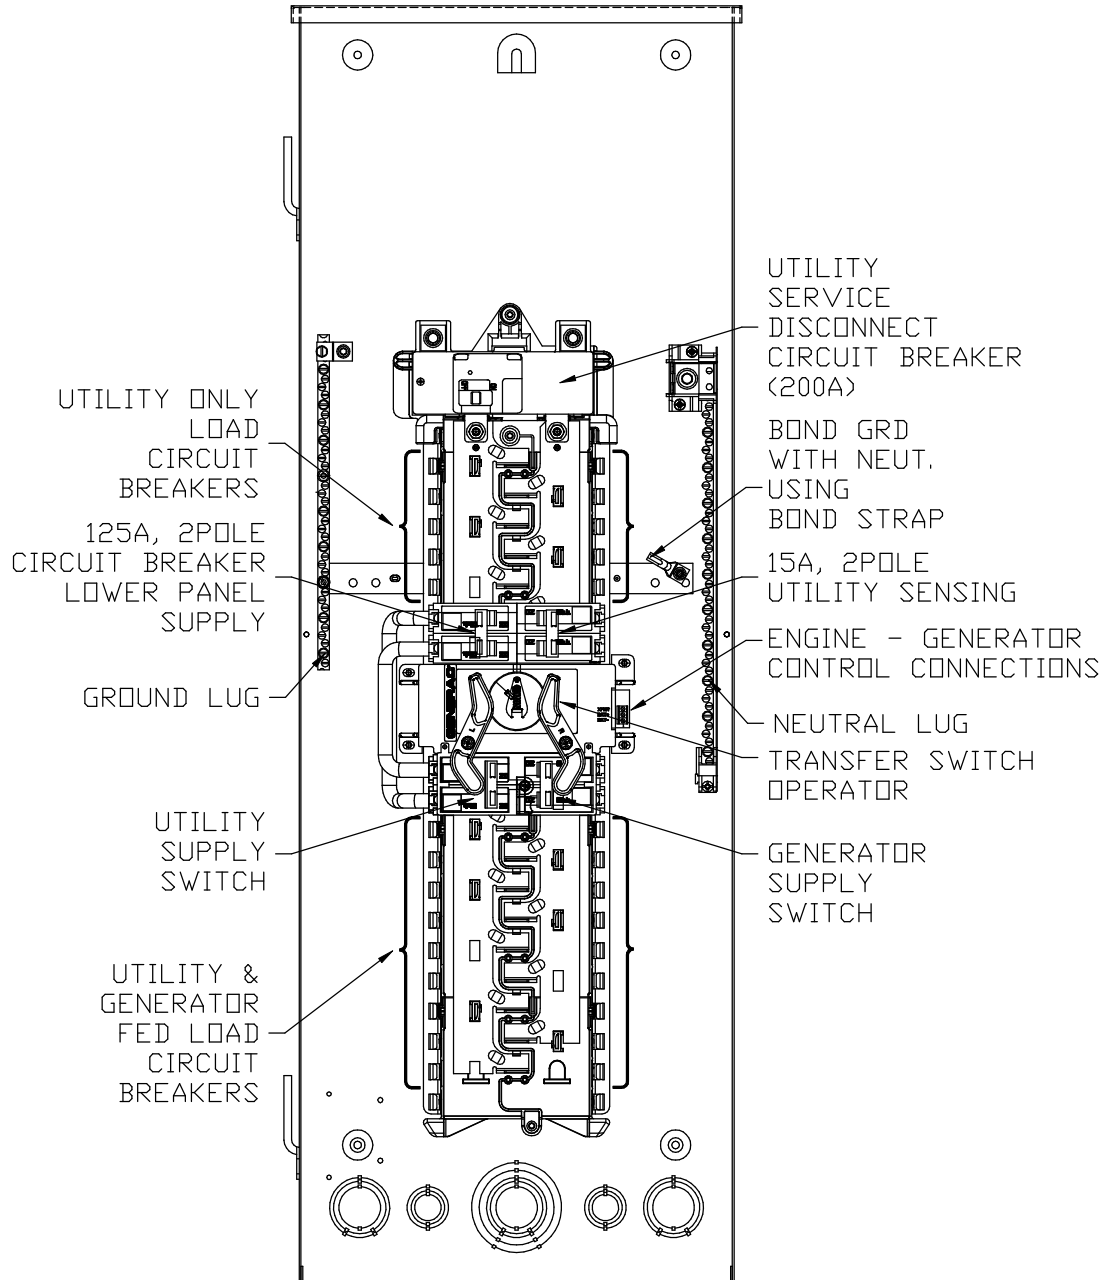

REF. DOOR TRIM DECAL  
FOR PROPER CONDUIT  
HUB SELECTION OR SEAL  
WITH SUPPLIED HUB PLATE.

IT IS ACCEPTABLE  
TO INVERT LOAD CENTER