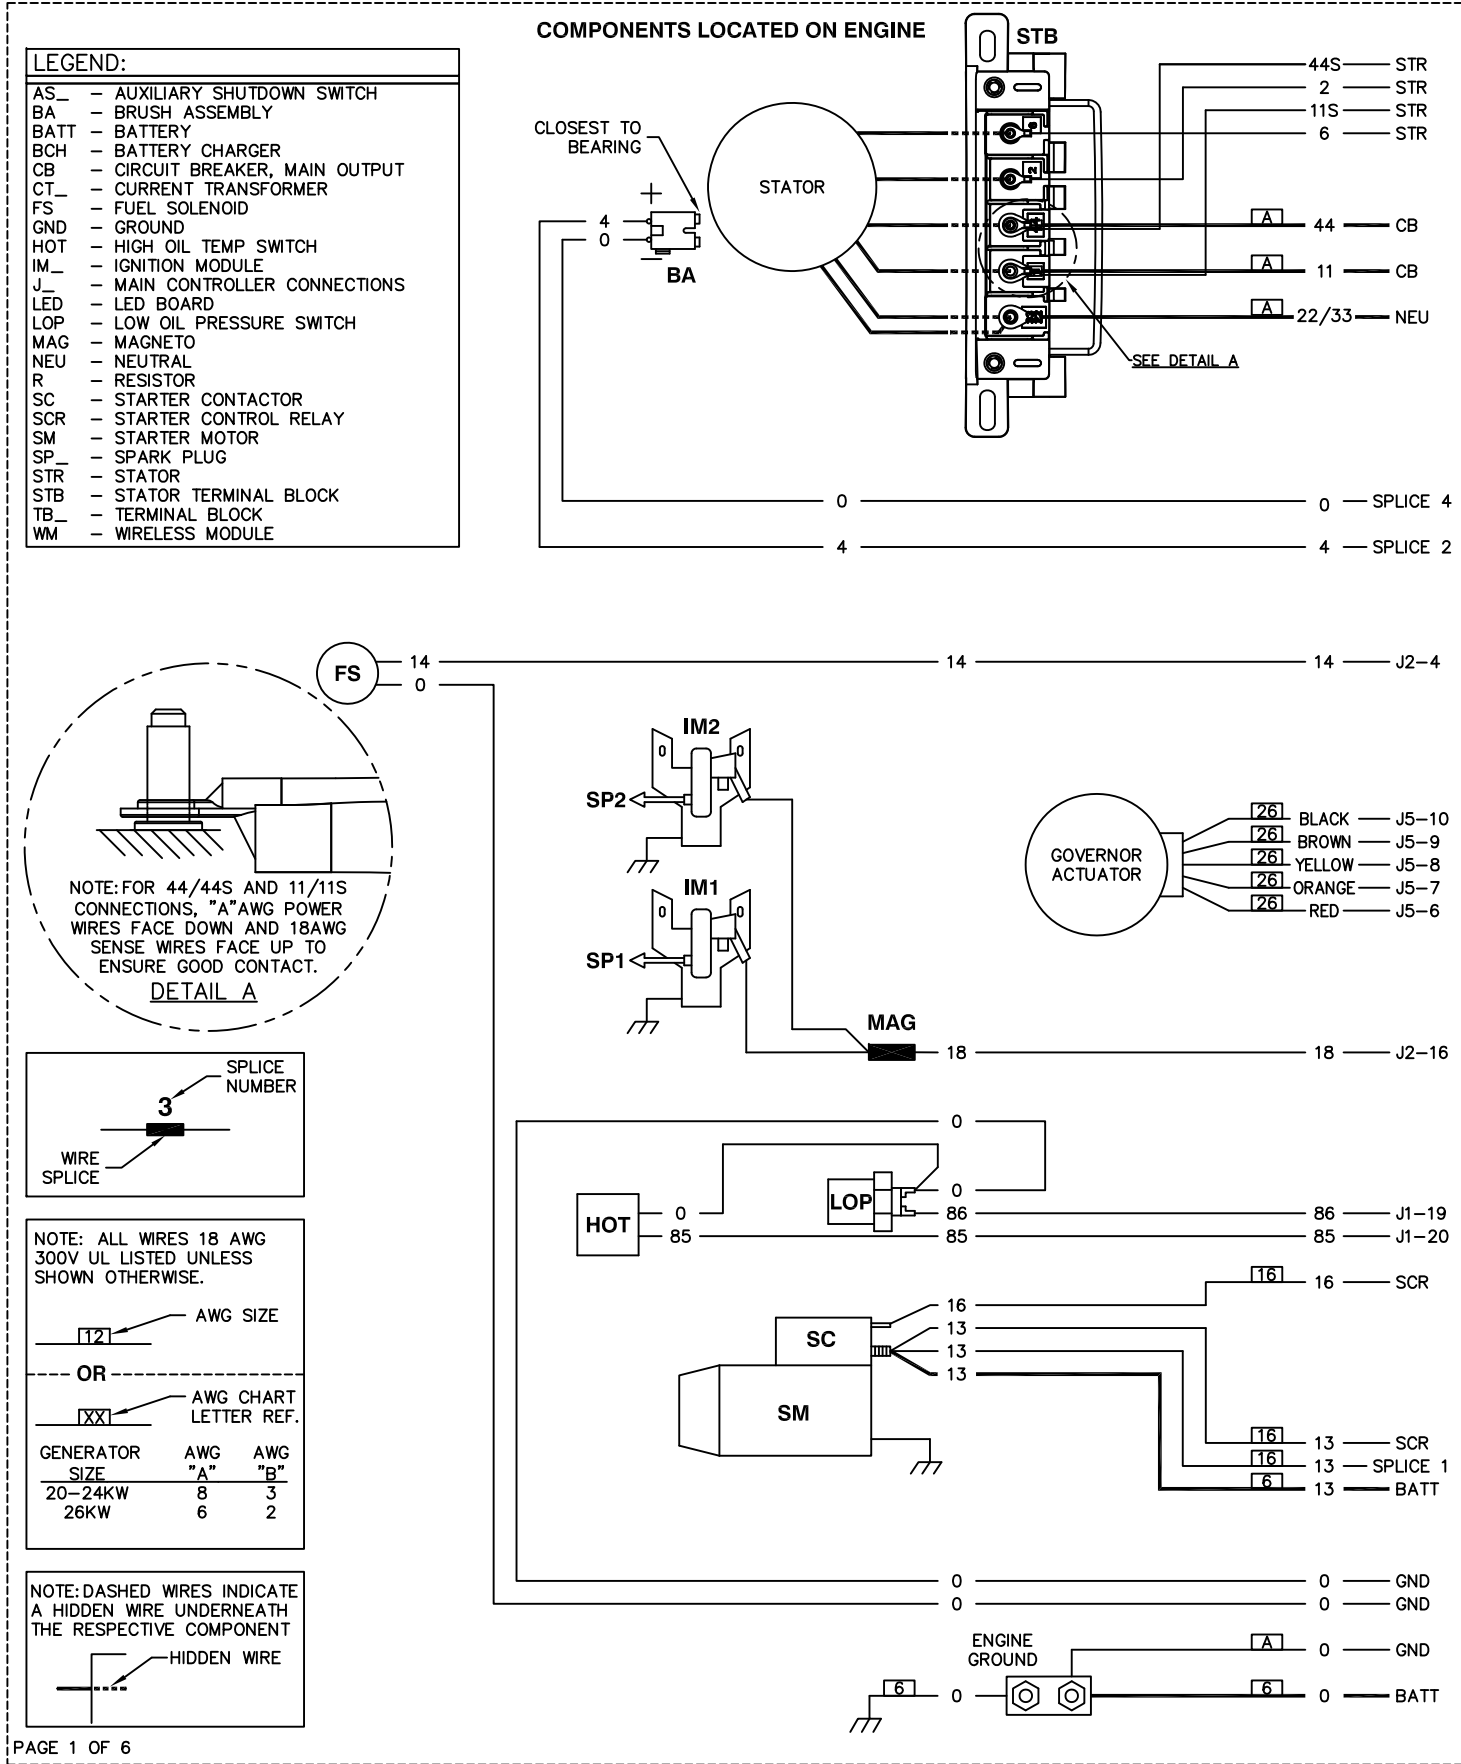

GROUP WD

GROUP WD

WIRING - DIAGRAM
AC HSB EVO2 60HZ 1PH W/ STB
DRAWING #: A000189156

WIRING - DIAGRAM
AC HSB EVO2 60HZ 1PH W/ STB
DRAWING #: A000189156

GROUP WD

WIRING - DIAGRAM
AC HSB EVO2 60HZ 1PH W/ STB
DRAWING #: A0000189156

GROUP WD

WIRING - DIAGRAM
AC HSB EVO2 60HZ 1PH W/ STB
DRAWING #: A0000189156

GROUP WD

GROUP WD