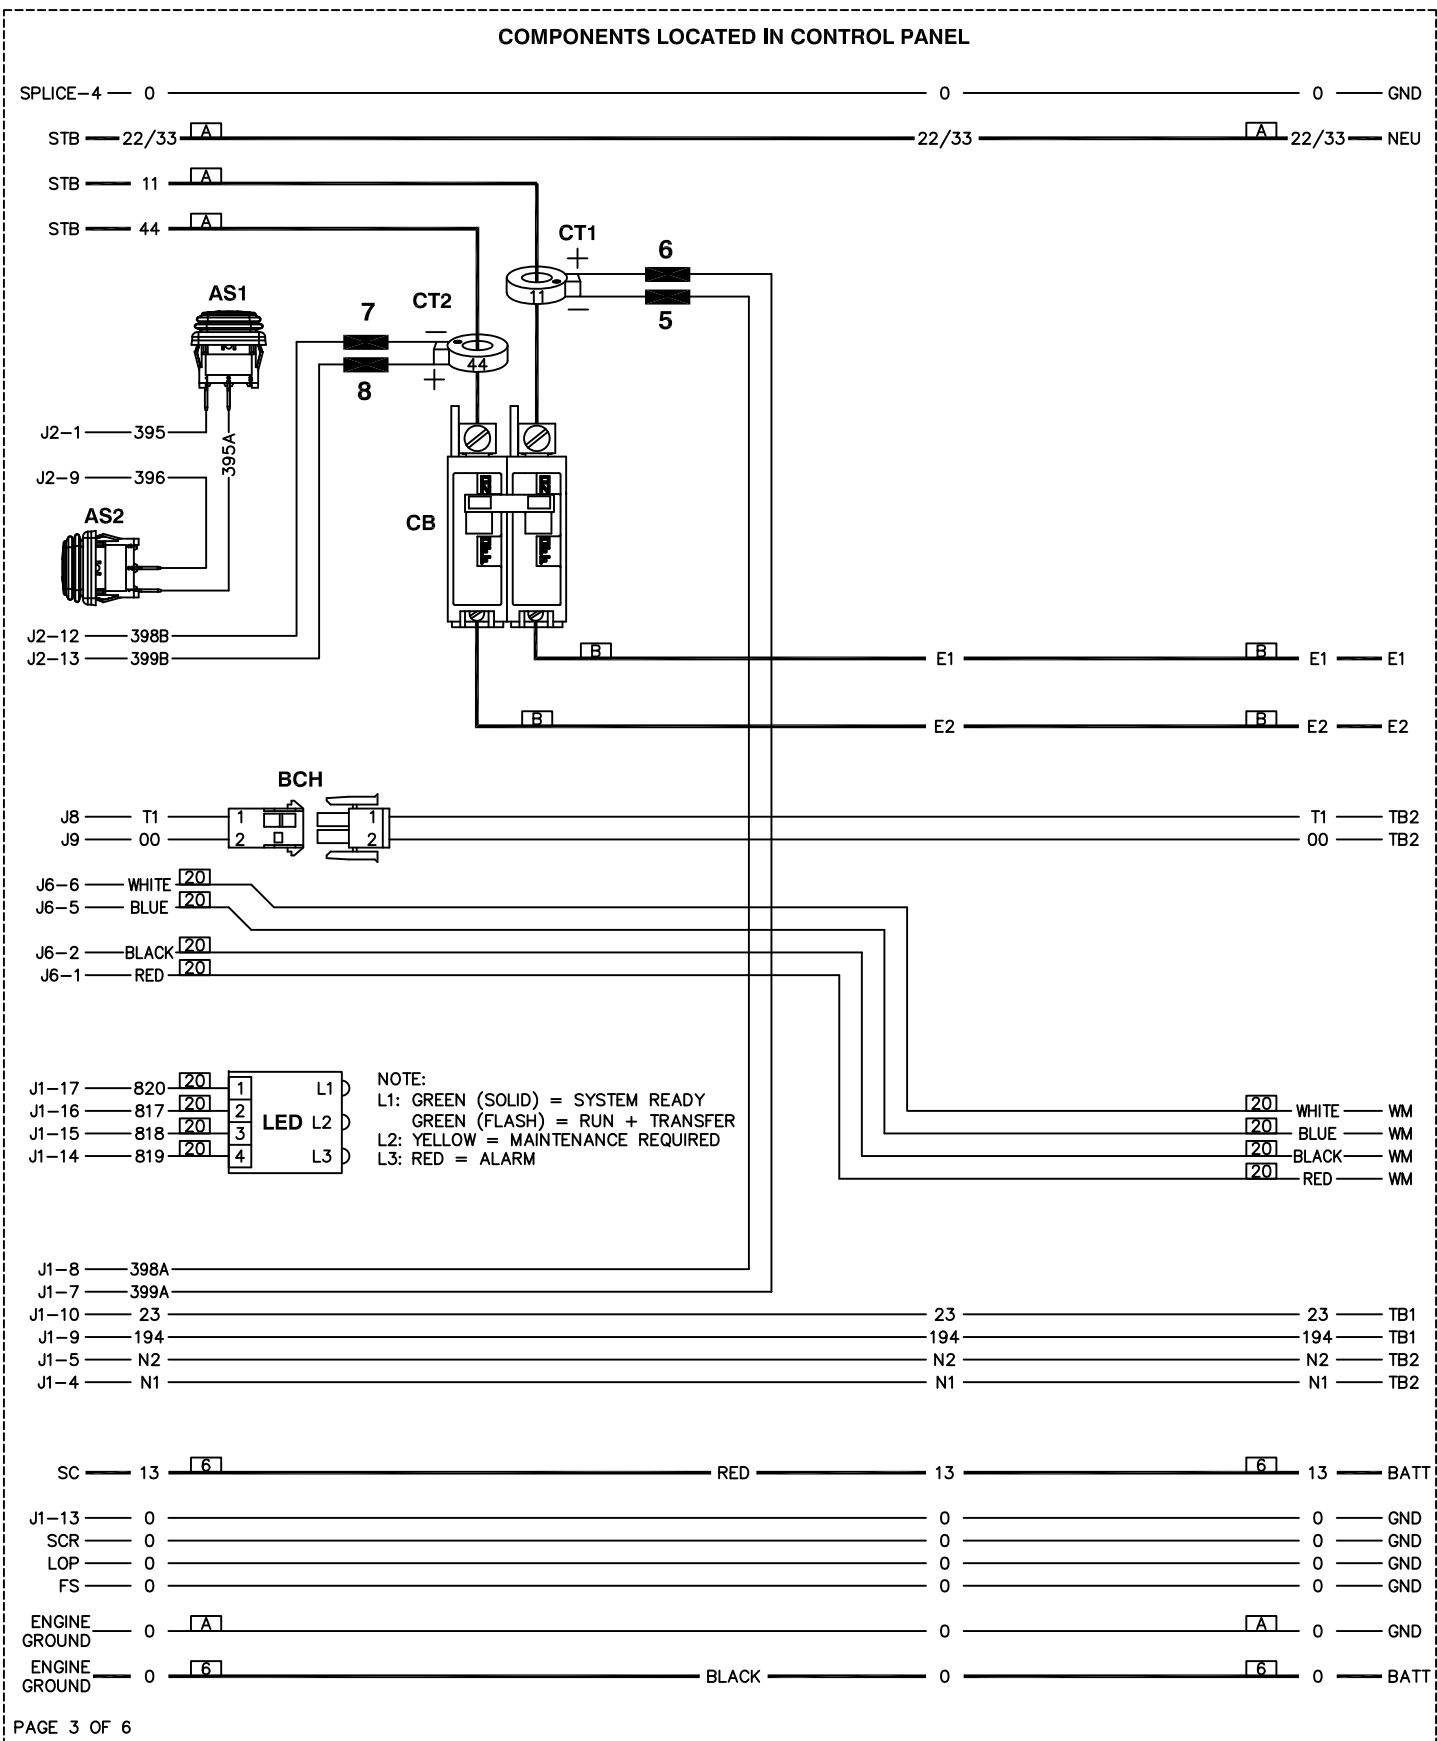

GROUP WD

GROUP WD

WIRING - DIAGRAM
AC HSB EVO2 60HZ 1PH W/ STB
DRAWING #: A000189156

WIRING - DIAGRAM
AC HSB EVO2 60HZ 1PH W/ STB
DRAWING #: A000189156

GROUP WD

WIRING - DIAGRAM
AC HSB EVO2 60HZ 1PH W/ STB
DRAWING #: A0000189156

GROUP WD

WIRING - DIAGRAM
AC HSB EVO2 60HZ 1PH W/ STB
DRAWING #: A0000189156

GROUP WD

GROUP WD