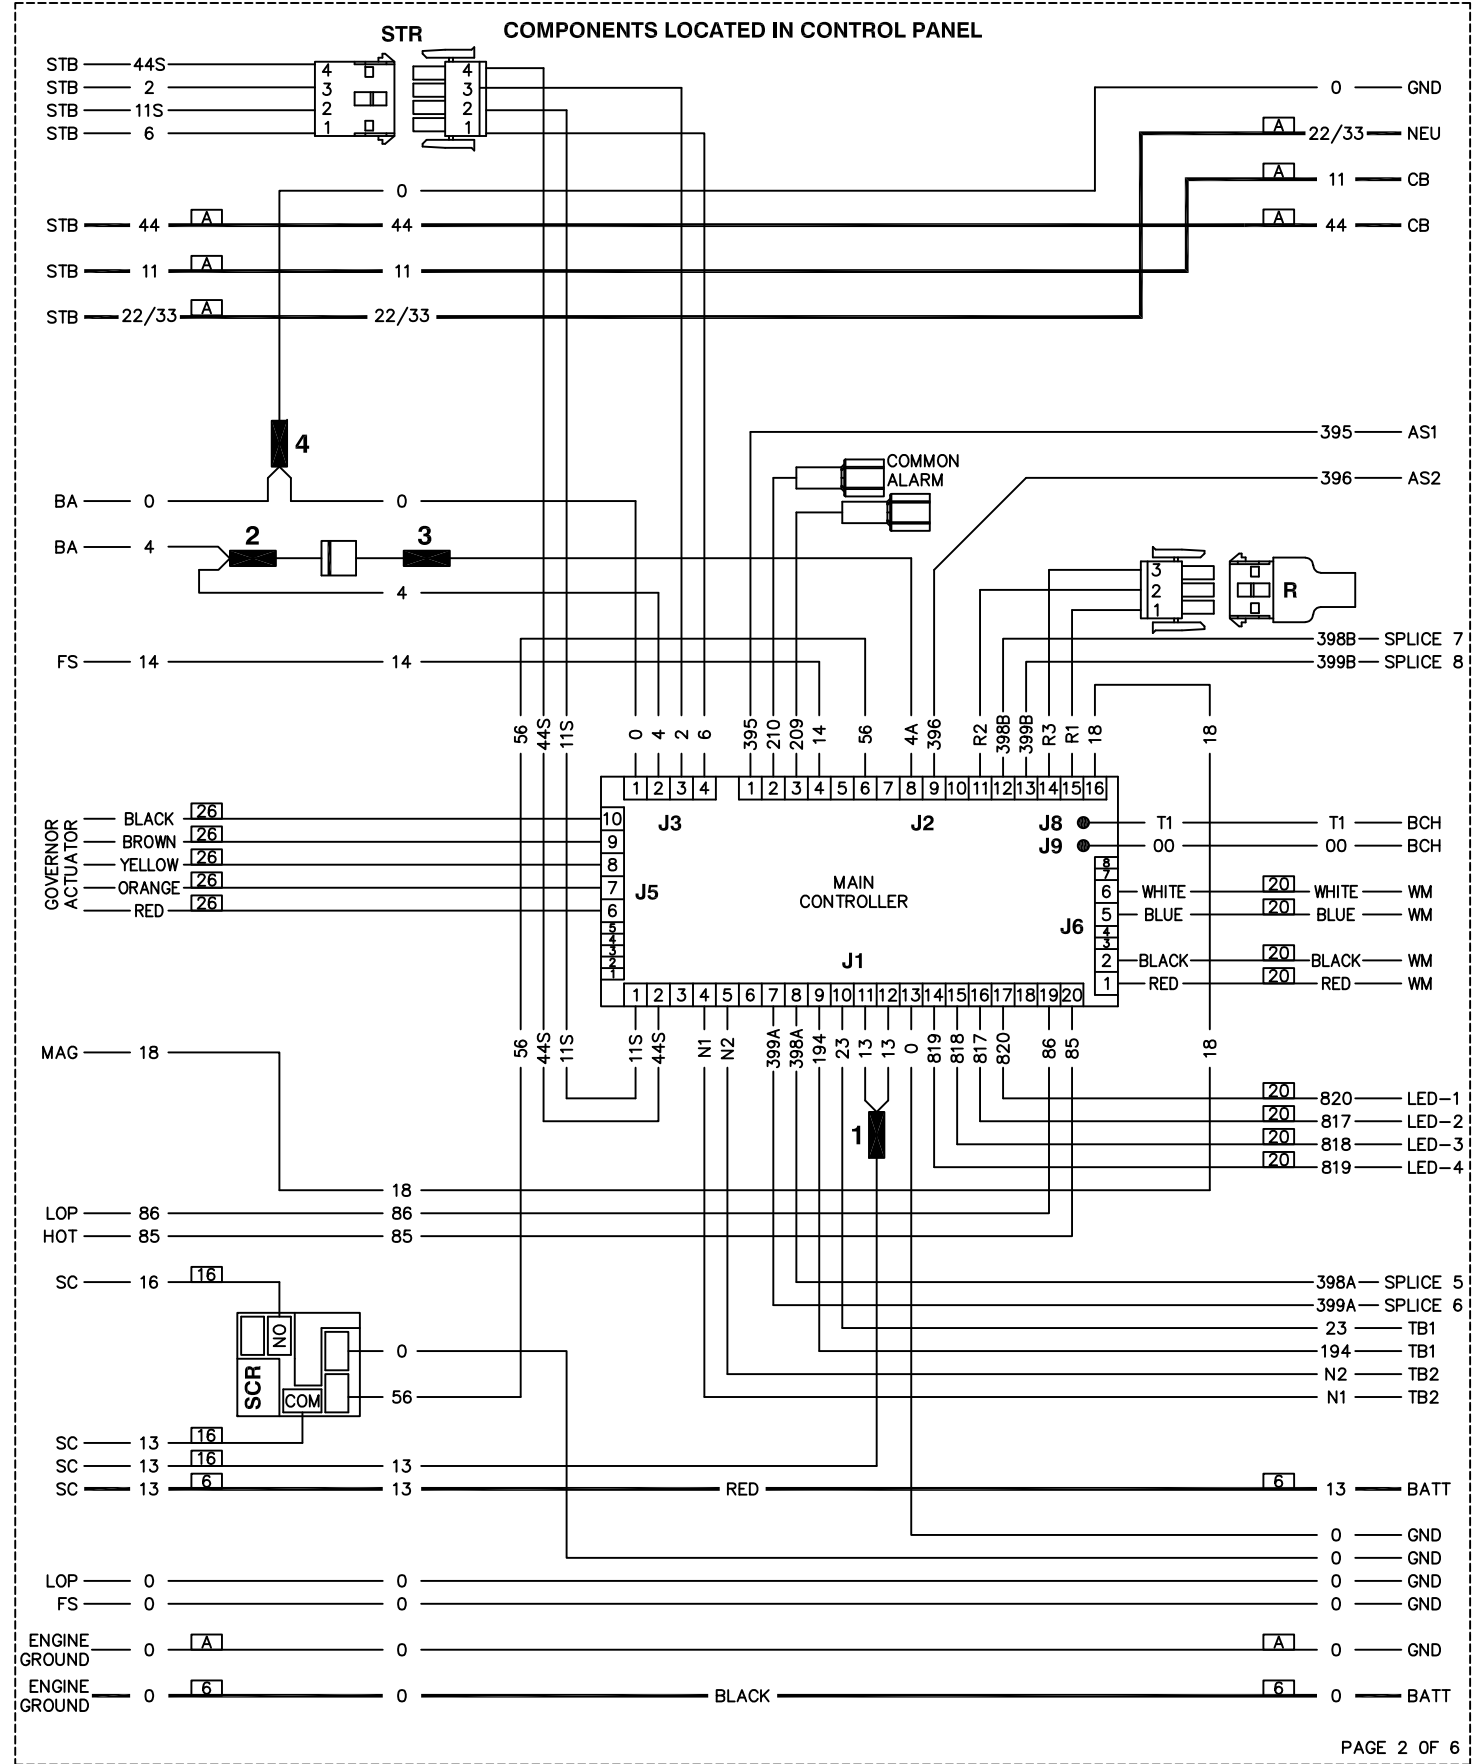

GROUP WD

GROUP WD

WIRING - DIAGRAM
AC HSB EVO2 60HZ 1PH W/ STB
DRAWING #: A000189156

WIRING - DIAGRAM
AC HSB EVO2 60HZ 1PH W/ STB
DRAWING #: A000189156

GROUP WD

WIRING - DIAGRAM
AC HSB EVO2 60HZ 1PH W/ STB
DRAWING #: A0000189156

GROUP WD

WIRING - DIAGRAM
AC HSB EVO2 60HZ 1PH W/ STB
DRAWING #: A0000189156

GROUP WD

GROUP WD