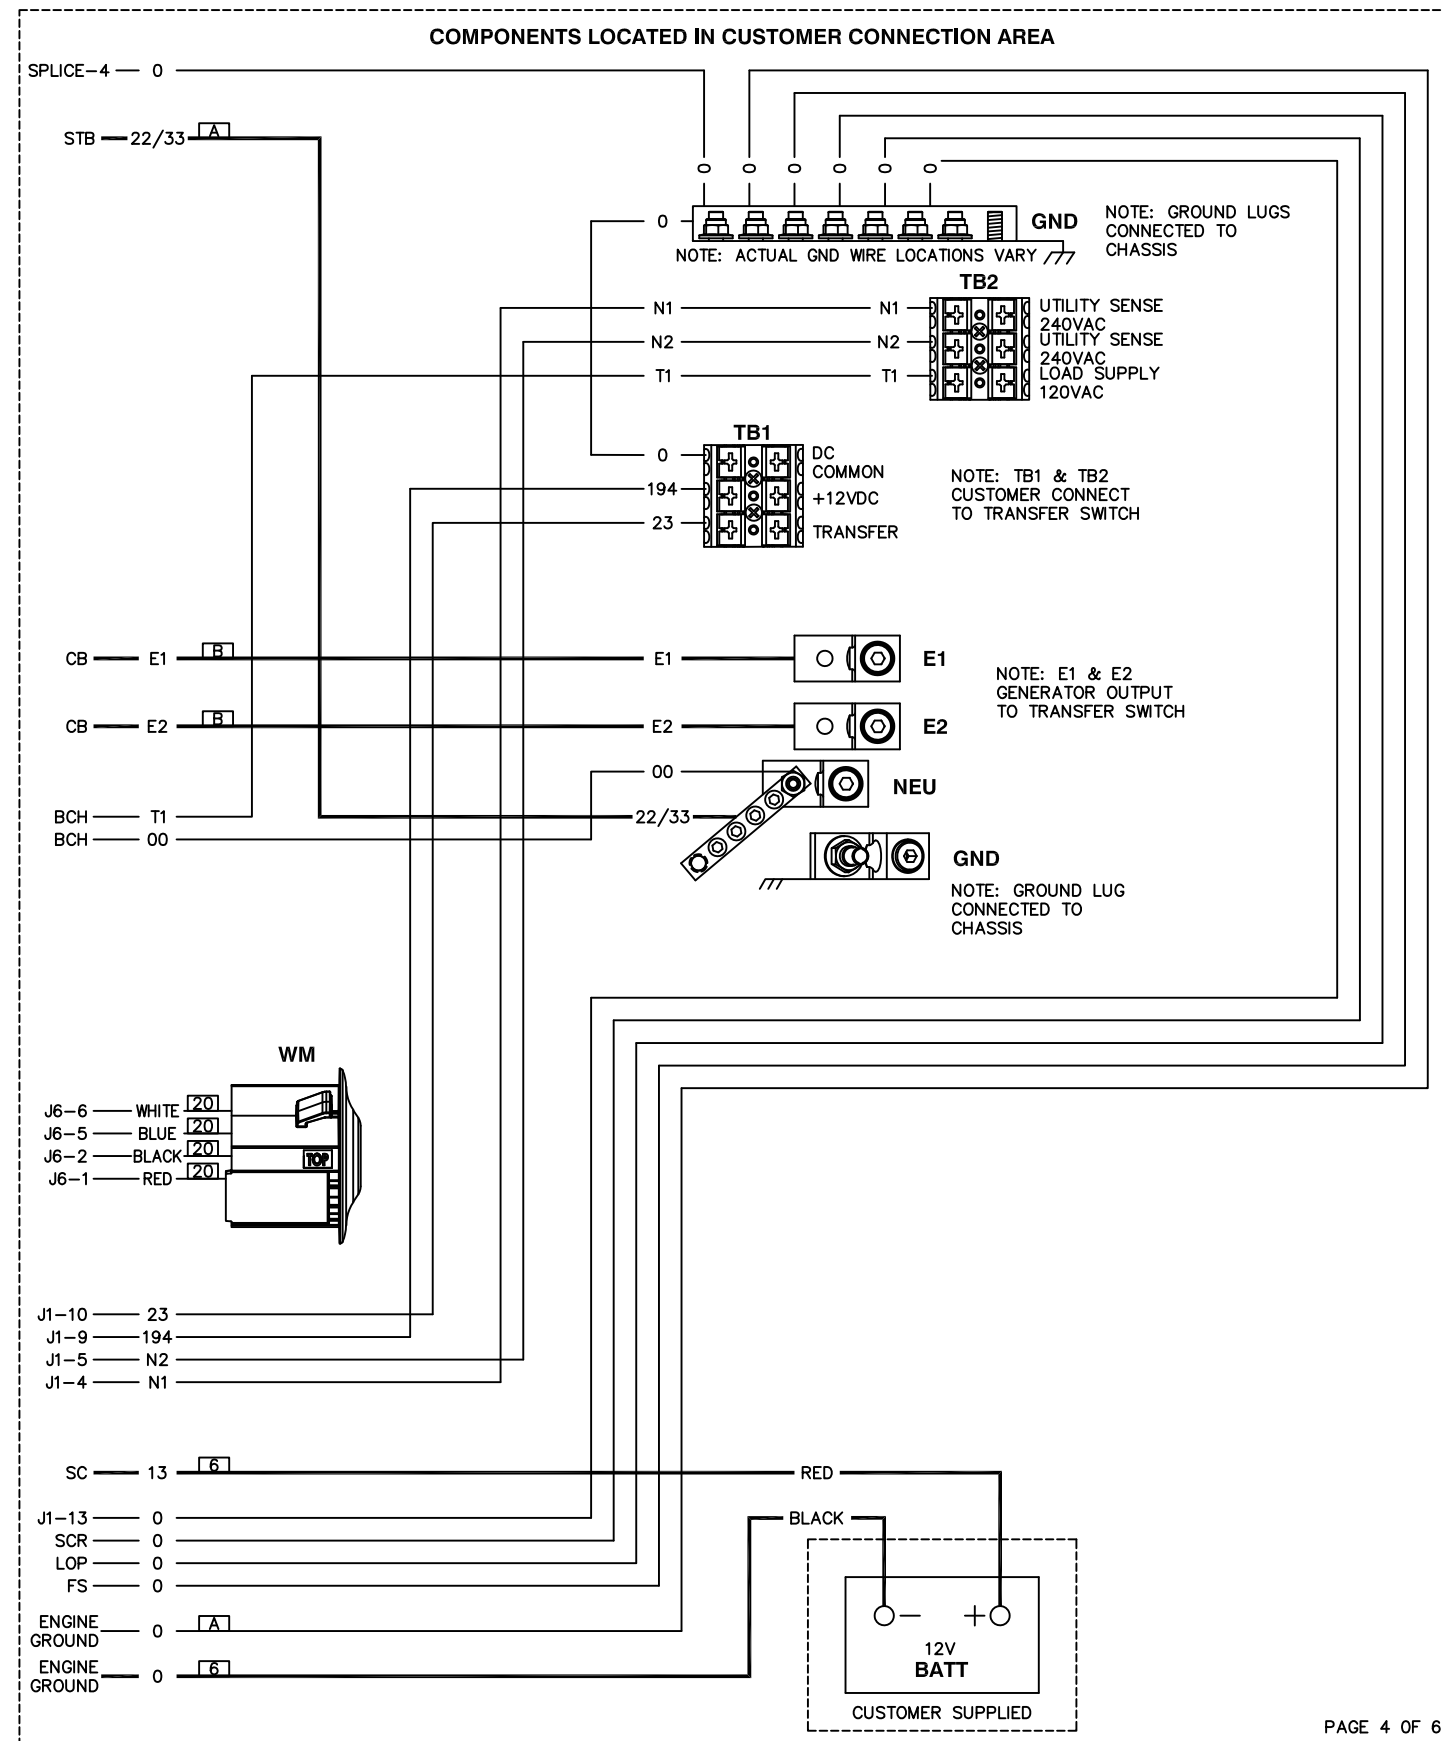

GROUP WD

GROUP WD

WIRING - DIAGRAM
AC HSB EVO2 60HZ 1PH W/ STB
DRAWING #: A000189156

WIRING - DIAGRAM
AC HSB EVO2 60HZ 1PH W/ STB
DRAWING #: A000189156

GROUP WD

WIRING - DIAGRAM
AC HSB EVO2 60HZ 1PH W/ STB
DRAWING #: A0000189156

GROUP WD

WIRING - DIAGRAM
AC HSB EVO2 60HZ 1PH W/ STB
DRAWING #: A0000189156

GROUP WD

GROUP WD