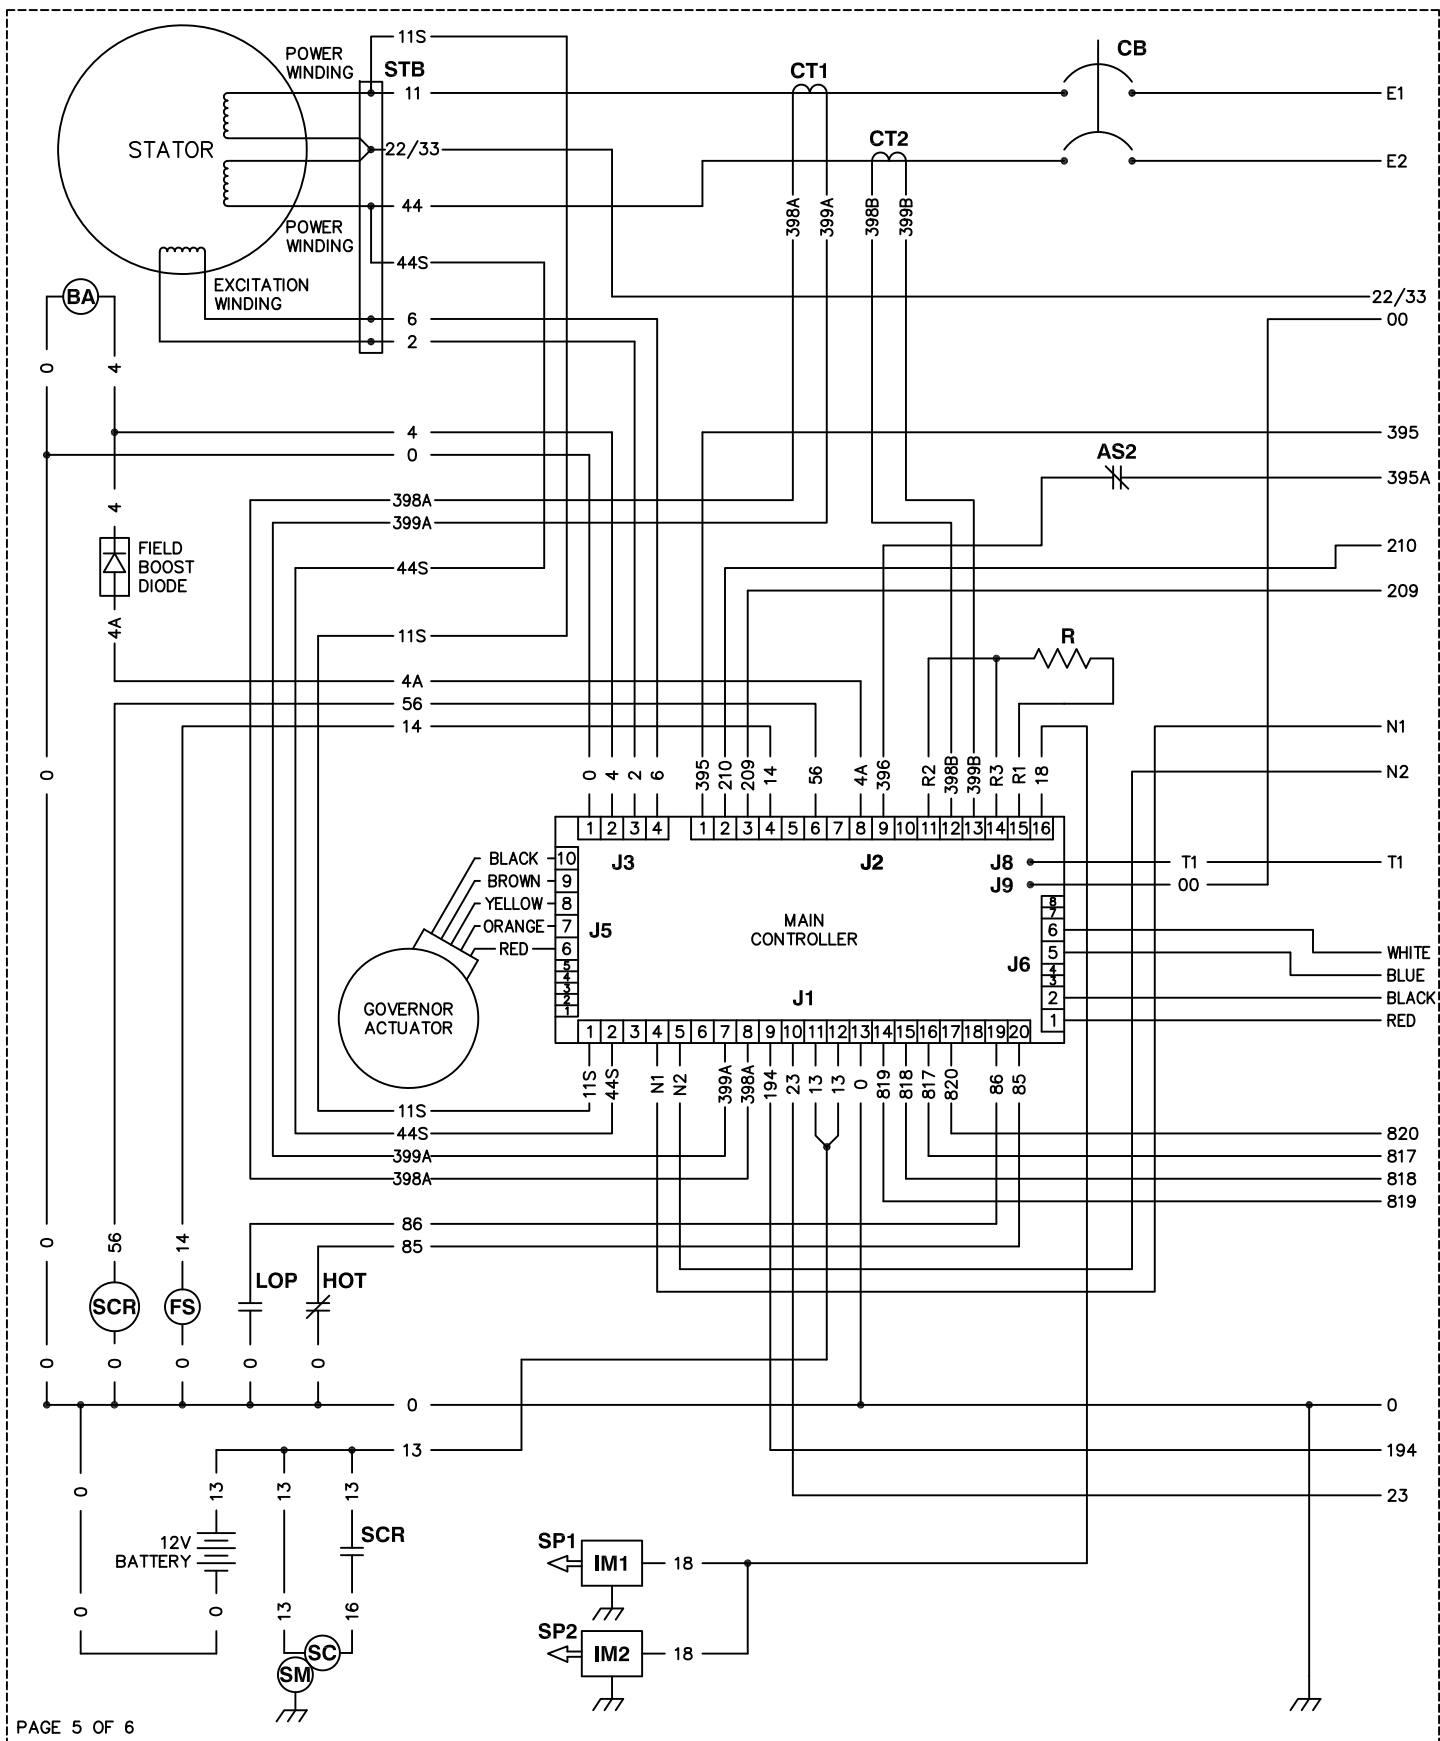

GROUP WD

GROUP WD

WIRING - DIAGRAM
AC HSB EVO2 60HZ 1PH W/ STB
DRAWING #: A000189156

WIRING - DIAGRAM
AC HSB EVO2 60HZ 1PH W/ STB
DRAWING #: A000189156

GROUP WD

WIRING - DIAGRAM
AC HSB EVO2 60HZ 1PH W/ STB
DRAWING #: A0000189156

GROUP WD

WIRING - DIAGRAM
AC HSB EVO2 60HZ 1PH W/ STB
DRAWING #: A0000189156

GROUP WD

GROUP WD