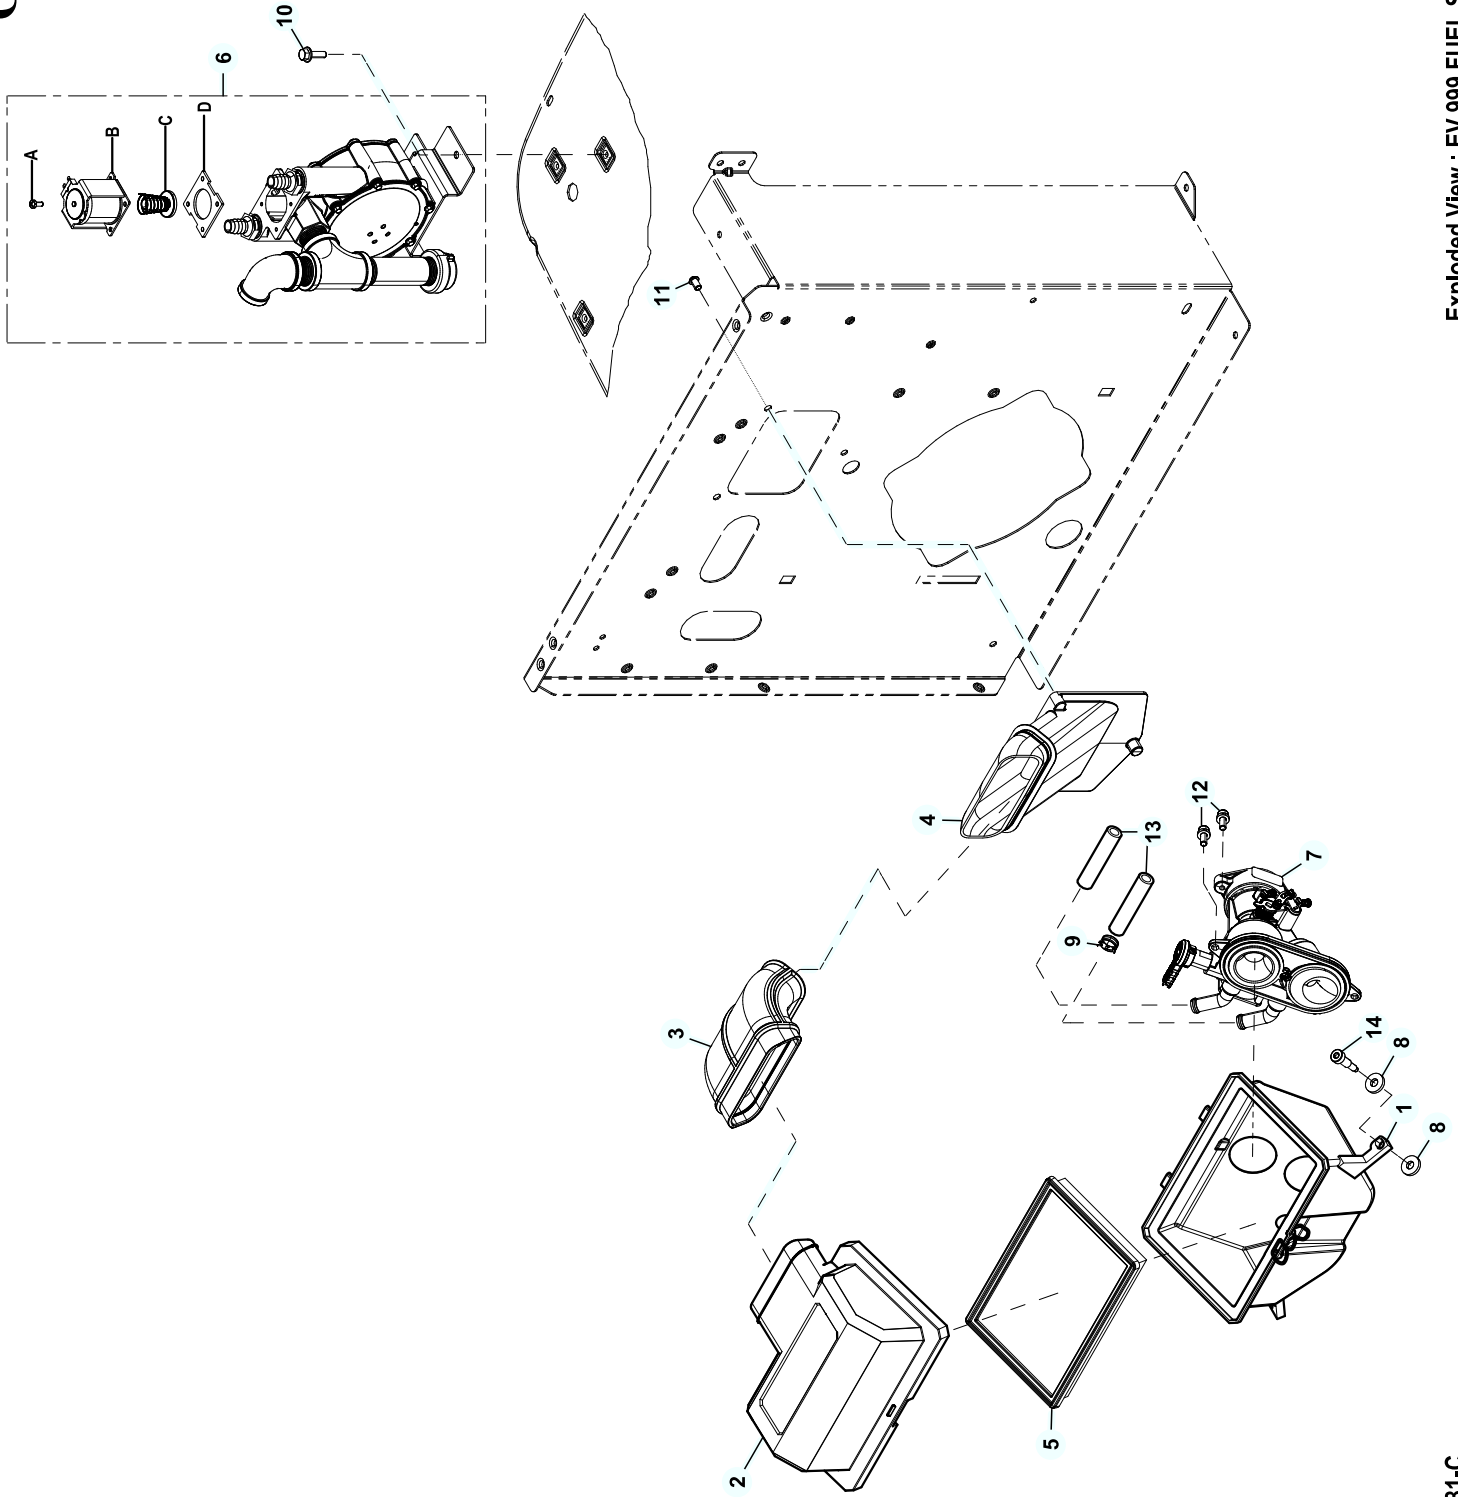

# GROUP EV

**EXPLODED VIEW: EV 999 FUEL SYSTEM****DRAWING #: A0000221290****GROUP EV**

<b>ITEM</b>	<b>PART#</b>	<b>QTY.</b>	<b>DESCRIPTION</b>
1	1000001063	1	ASSY AIRBOX HSB V-TWIN 2016
2	A0000292579	1	CVR AIRBOX GTH999 G-FORCE (GENERAC)
	10000000254	1	CVR AIRBOX HSB 2016 GTH999 (UNBRANDED)
3	0L3734	1	SNORKEL ELBOW TO AIRBOX
4	0J6878	1	SNORKEL ENGINE AIR INTAKE
5	0J8478	1	FILTER ELEMENT 236 X 139 X 37
6	0L6733B	1	ASSY REGULATOR 3/4" INLET (20-24KW)
	0L6733A	1	ASSY REGULATOR 1/2" INLET (15KW ECOGEN)
A	0F4795	4	SCREW PPHM M4-0.7 X 10 SEMS
B	0J7137	1	SOLENOID SHUTOFF VALVE
C	0J8315A	1	ASSY SOLEN PLUNGER & SPRING
D	0C4647	1	GASKET SOLENOID
7	0L6775	1	ASSY MIXER 20KW HSB 2016 (20KW)
	0L3090	1	ASSY MIXER 22KW-RH HSB (22KW)
	10000030760	1	ASSY MIXER 15KW ECOGEN 2018 (15KW ECOGEN)
	10000012543	1	ASSY MIXER 14 X 30 W/EC (24KW)
8	0D4417	4	WASHER, RUBBER 1/4" X 1/8" THK
9	048031M	4	CLAMP HOSE BAND .75
10	0C8566	2	SCREW HHFC M6-1.0 X 20 G8.8
11	0G7717	3	SCREW HH HI-LO M6.2X10MM
12	0K0913	4	SCREW SHC M6-1.0 X 16 LG SEMS
13	0K8830B	2	HOSE LP NG 1/2" ID 24" L
14	0K0904	2	SCREW SHLDR (8MM) M6-1.0 X 29