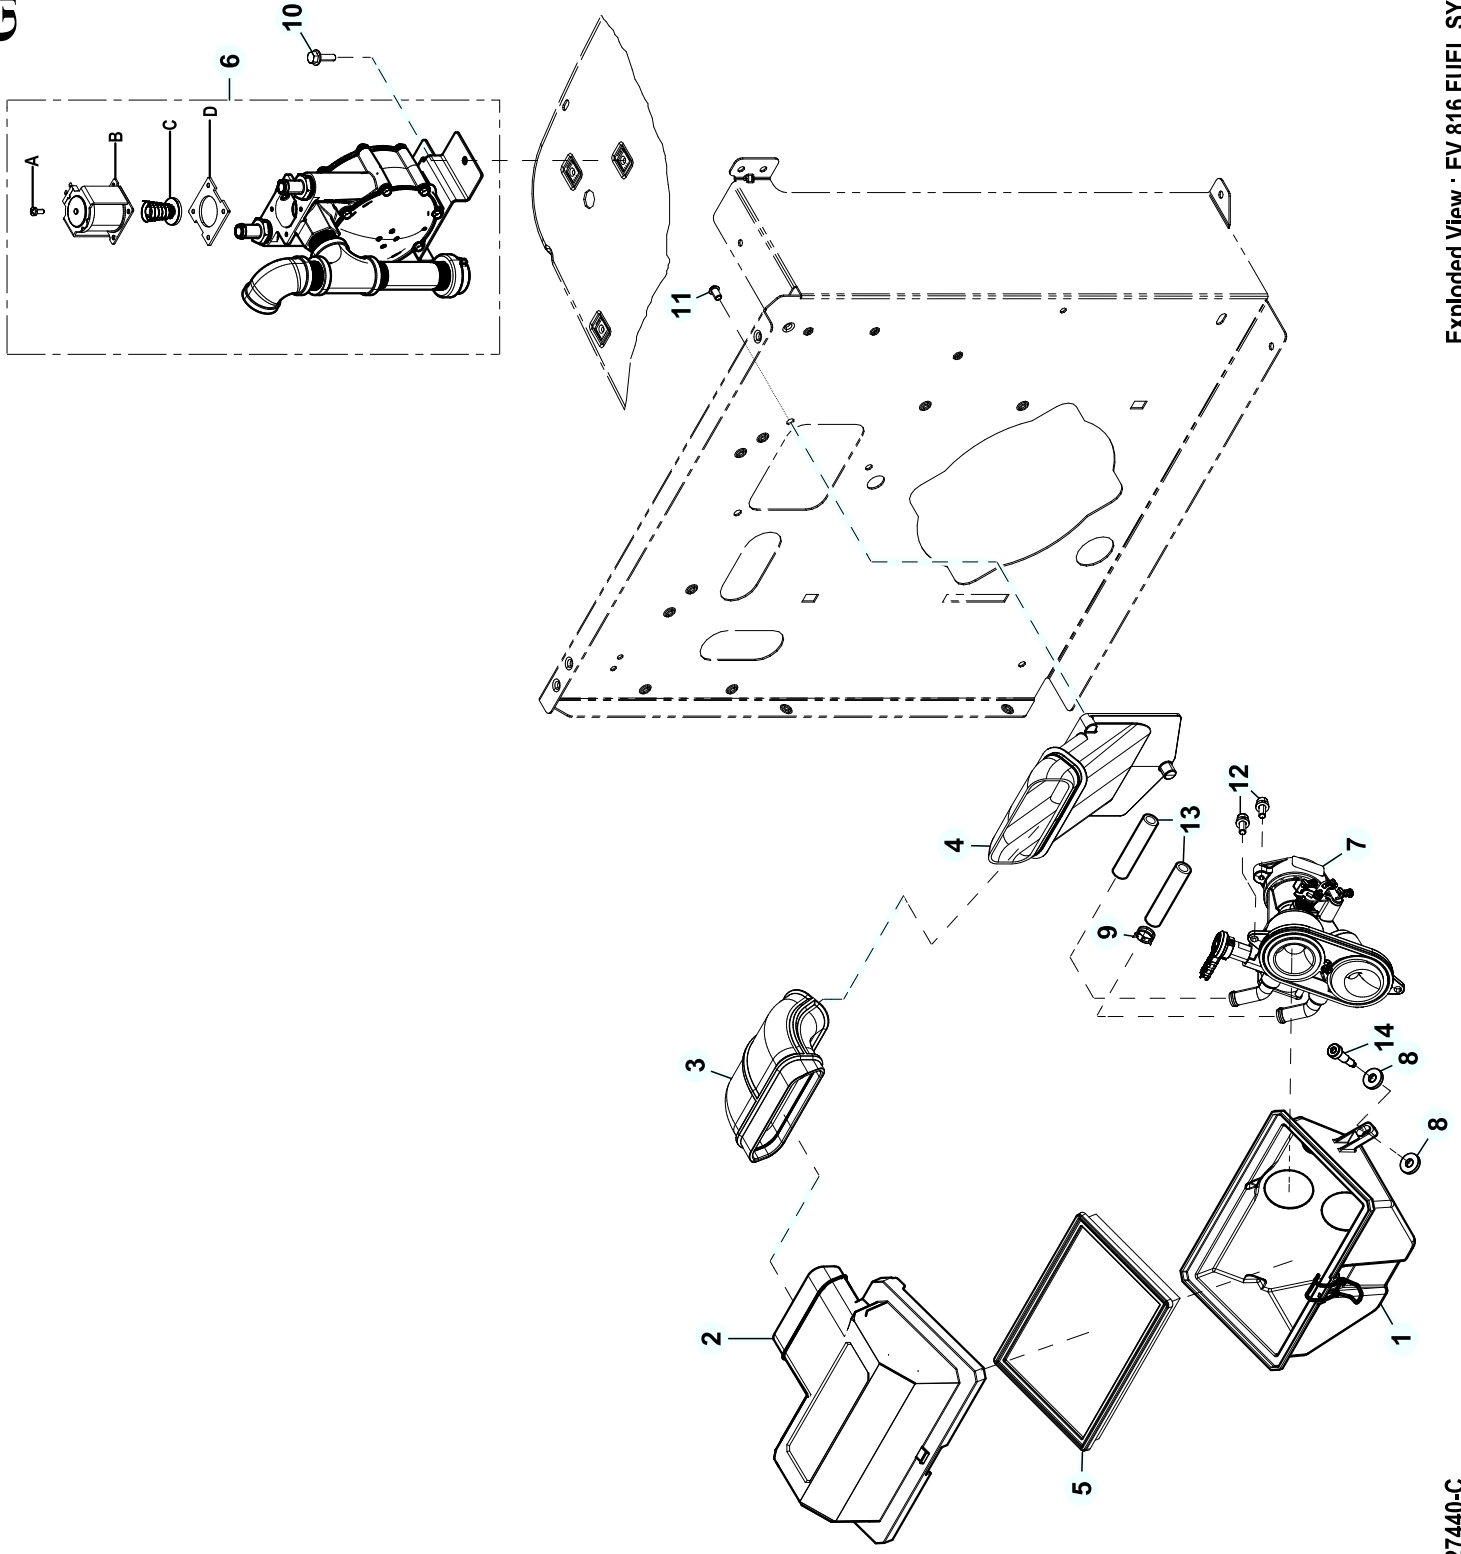

# GROUP EV

**EXPLODED VIEW: EV 816 FUEL SYSTEM****DRAWING #: 10000025385****GROUP EV**

<b>ITEM</b>	<b>PART#</b>	<b>QTY.</b>	<b>DESCRIPTION</b>
1	10000037074	1	ASSY BASE AIRBOX HSB 2019
2	10000041699	1	COVER AIRBOX HSB 2019 GFORCE (GENERAC)
	10000030479	1	COVER AIRBOX HSB 2019 BLNK (UNBRANDED)
3	0L3734	1	SNORKEL ELBOW TO AIRBOX
4	0J6878	1	SNORKEL ENGINE AIR INTAKE
5	0J8478	1	FILTER ELEMENT 236 X 139 X 37
6	0L6733B	1	ASSY REGULATOR 3/4" INLET
A	0F4795	4	SCREW PPHM M4-0.7 X 10 SEMS
B	0J7137	1	SOLENOID SHUTOFF VALVE
C	0J8315A	1	ASSY SOLEN PLUNGER & SPRING
D	0C4647	1	GASKET SOLENOID
7	10000027421	1	ASSY MIXER 13/16KW HSB 2019
8	0D4417	4	WASHER, RUBBER 1/4" X 1/8" THK
9	048031M	4	CLAMP HOSE BAND .75
10	0C8566	2	SCREW HHFC M6-1.0 X 20 G8.8
11	0G7717	3	SCREW HH HI-LO M6.2X10MM
12	0K0913	4	SCREW SHC M6-1.0 X 16 LG SEMS
13	0K8830B	2	HOSE LP NG 1/2" ID 24" L
14	0K0904	2	SCREW SHLDR (8MM) M6-1.0 X 29