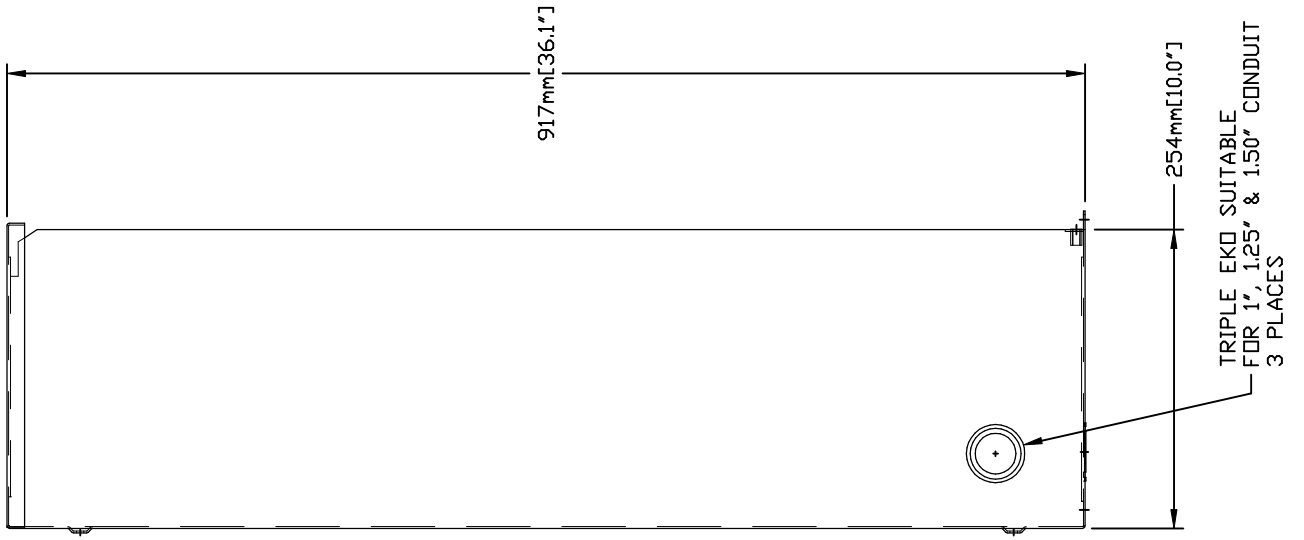

GROUP C

EXPLODED VIEW:
24X36X10 INSTALL DIAGRAM
DRAWING #: 0F6401