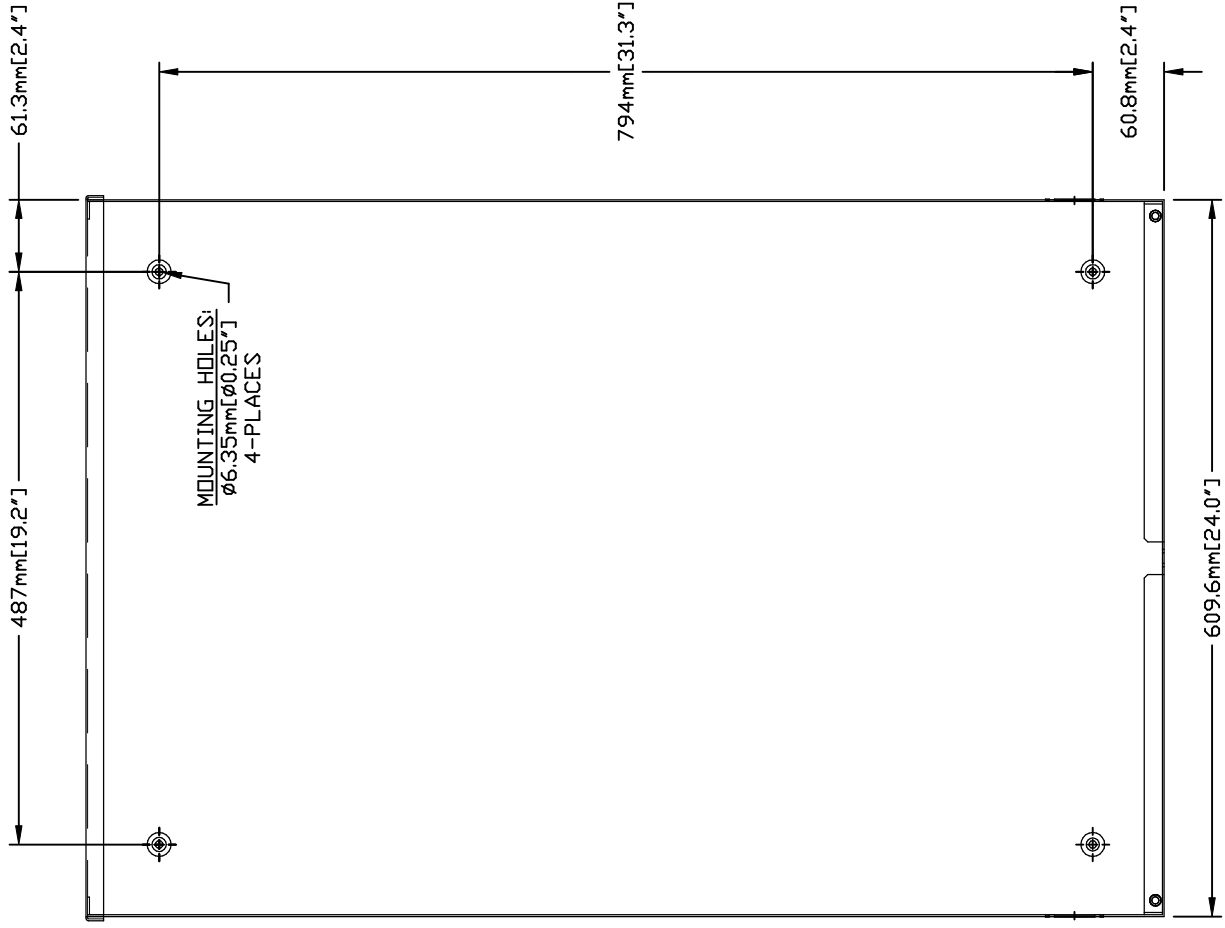

GROUP C

EXPLODED VIEW:
24X36X10 INSTALL DIAGRAM
DRAWING #: 0F6401