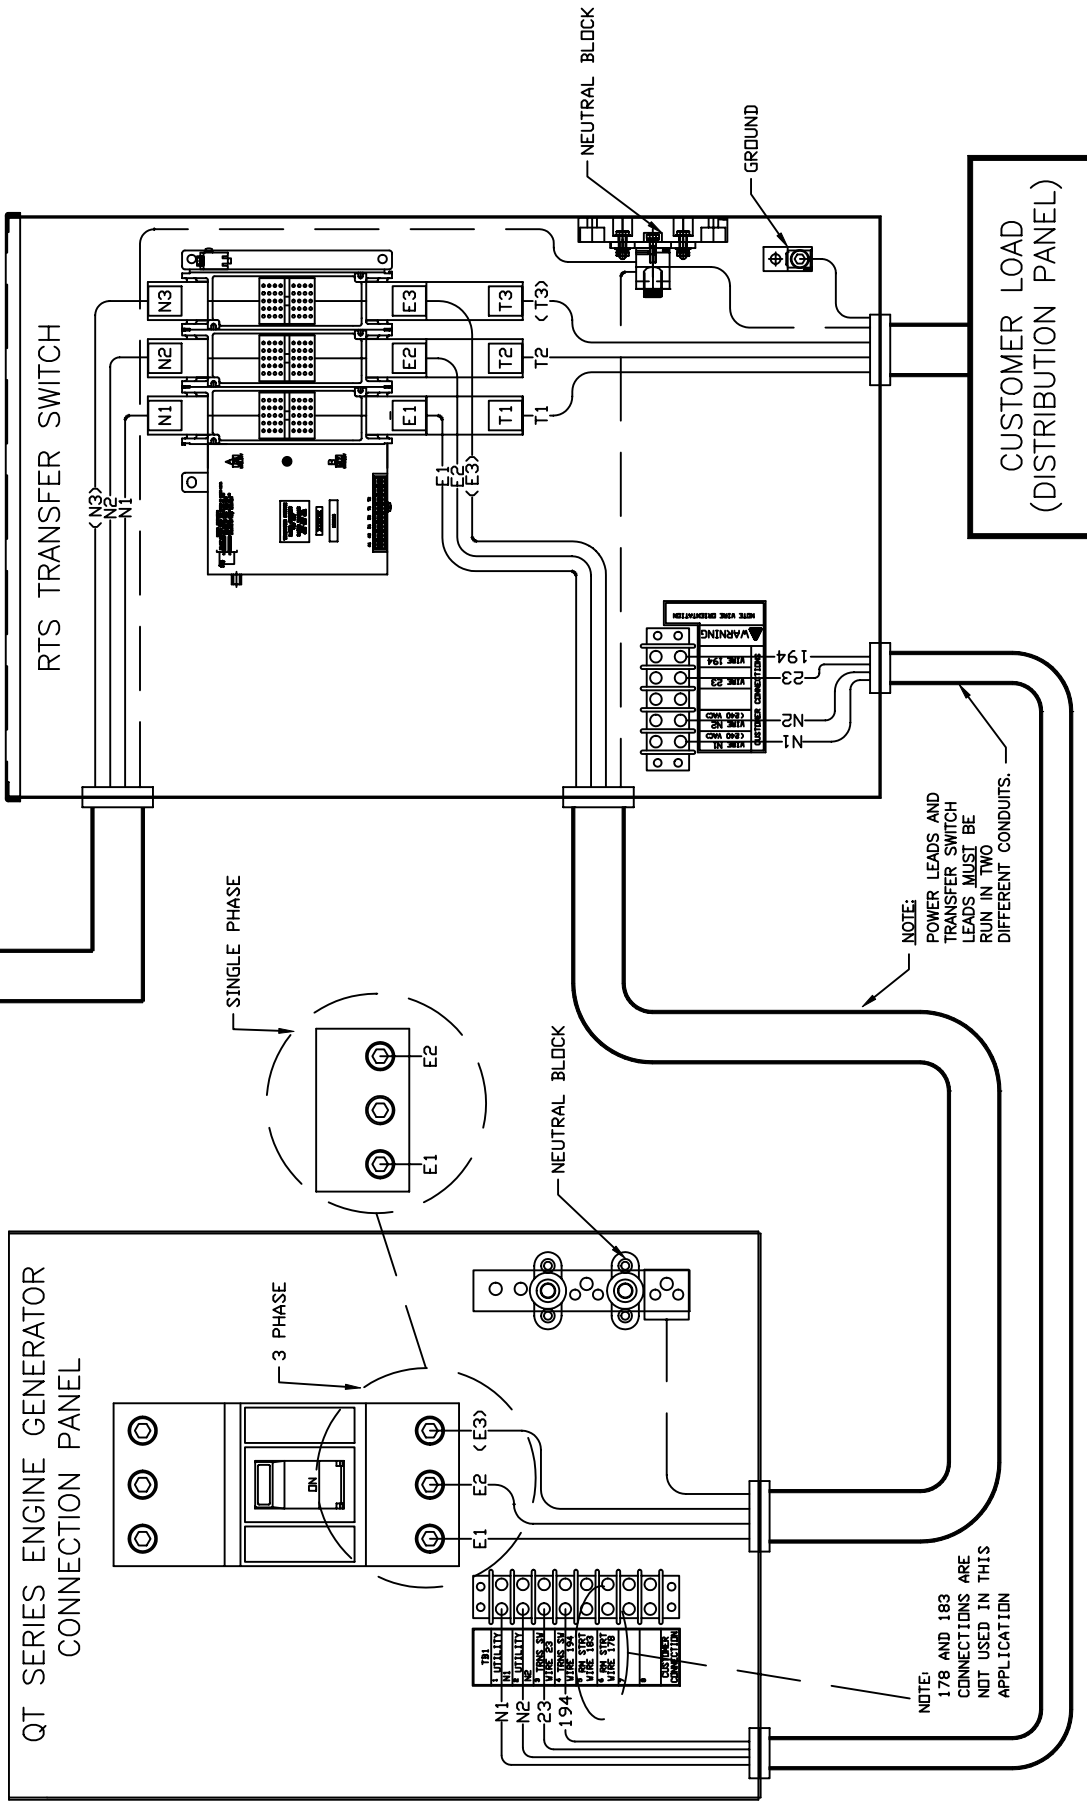

# GROUP G

UTILITY SUPPLY FROM SERVICE DISCONNECT

NOTE: E3, N3 AND T3 WIRES ARE ONLY USED ON 3 PHASE SYSTEMS

EXPLODED VIEW:  
RTS INTERCONNECTION DIAGRAM  
DRAWING #: 0F6689