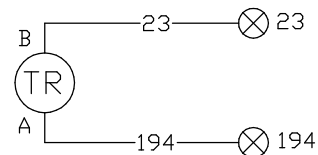

LEGEND

ATS - TRANSFER SWITCH CONTACTOR
 C - CONTACTOR ACTUATING COIL
 TR - RELAY, TRANSFER
 SC - COIL, SELECTIVE
 TC - COIL, TRIP
 TS - TERMINAL STRIP (CUSTOMER CONNECTION)
 F1,F2 - FUSE 5A SENSING & SWITCH OPERATION
 F3,F4 - FUSE 5A SWITCH OPERATION

NOTES:

1.) ALL CONTACTS SHOWN WITH TRANSFER SWITCH IN UTILITY POSITION.