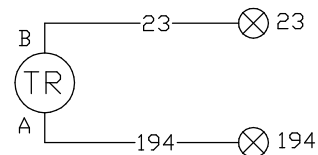

LEGEND

ATS - TRANSFER SWITCH CONTACTOR
 C - CONTACTOR ACTUATING COIL
 TR - RELAY, TRANSFER
 SC - COIL, SELECTIVE
 TC - COIL, TRIP
 TS - TERMINAL STRIP (CUSTOMER CONNECTION)
 F1,F2 - FUSE 5A SENSING & SWITCH OPERATION
 F3,F4 - FUSE 5A SWITCH OPERATION

NOTES:

- 1.) ALL CONTACTS SHOWN WITH TRANSFER SWITCH IN UTILITY POSITION.